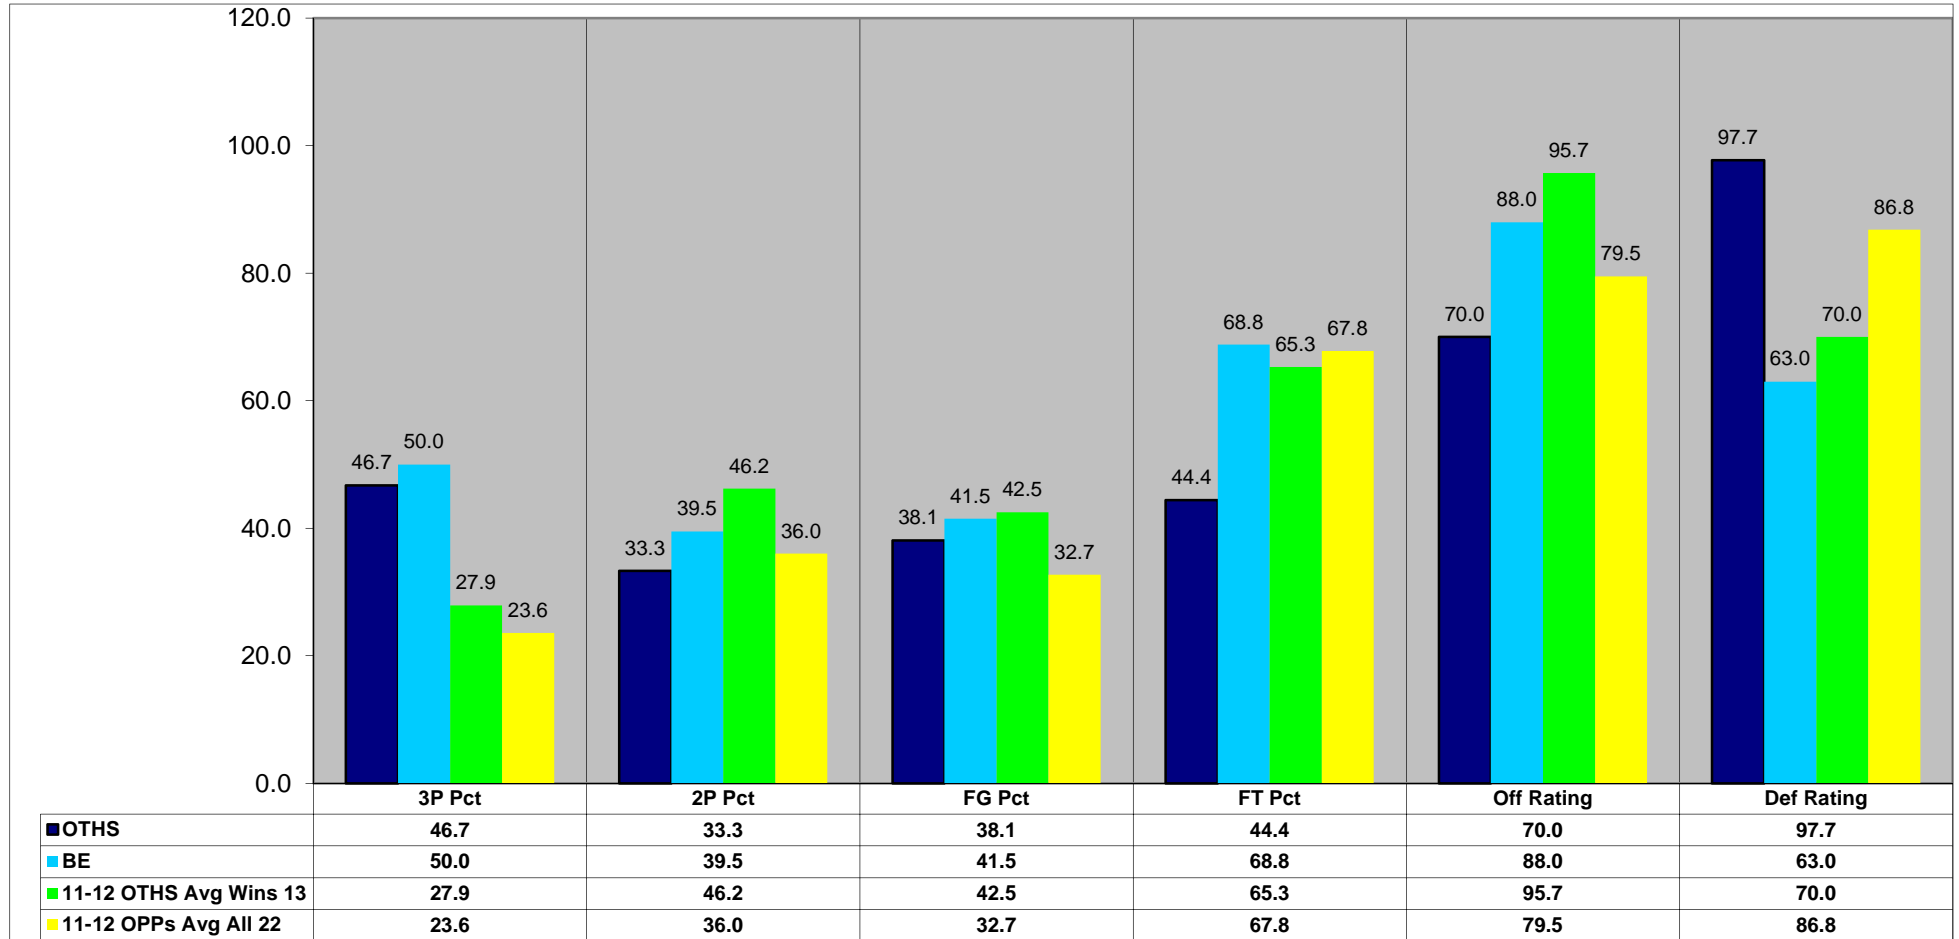

2/4/2012
7:01:46 PM

O'Fallon Lady Panthers Basketball

Report: 09
Game Summary

Season 11-12 Game 22

Team Statistics

	BE			OTHS					
	1st H	2nd H	Total	Pct	1st H	2nd H	Total	Pct	Diff
Scoring	35	25	60		13	30	43		- 17
3 Point FGM-FGA	4-6	1-4	5-10	50%	1-8	6-7	7-15	47%	+ 2
2 Point FGM-FGA	8-23	9-20	17-43	40%	3-10	6-17	9-27	33%	- 8
Totals FGM-FGA	12-29	10-24	22-53	42%	4-18	12-24	16-42	38%	- 6
Free Throws FTM-FTA	7-10	4-6	11-16	69%	4-9	0-0	4-9	44%	- 7
Rebounds	19	15	34		12	9	21		- 13
Offensive	6	8	14		3	3	6		- 8
Defensive	13	7	20		9	6	15		- 5
Turnovers	8	17	25		12	12	24		+ 1
Assists	9	5	14		3	8	11		- 3
Assists\Turnover Ratio	1.1	.3	.6		.3	.7	.5		- .1
Steals	7	4	11		6	8	14		+ 3
Blocks		1	1		4	1	5		+ 4
Charges	1		1			1	1		Even
Fouls	10	6	16		8	7	15		N/A

Player Statistics

BE	Pts 1st H	Pts 2nd H	Pts Total	3's	2's	FT's	Rebs OFF	Rebs DEF	Rebs Total	AST	TO	STL	BLK	CHG	PF
11 Anderson, TeQuera				0-0	0-0	0-0						1	1		1
22 Brown, Alexis	7	5	12	2-3	3-4	0-0	1	4	5	6	4	2			1
20 Guthrie, Jasmine	5	5	10	0-0	4-10	2-3	2		2	1	2	1			2
10 Hodge, Brittany	3		3	1-1	0-2	0-0		1	1	2		1			1
12 Holl, Megan	7	2	9	2-4	1-1	1-2		3	3	2	2	1			
14 Mosby, Hadie				0-0	0-1	0-0		4	4			1			
15 Mosby, Montira	8	6	14	0-0	6-16	2-2	6	2	8		3				4
03 Poore, Taiyana	1		1	0-2	0-0	1-3	2	2	4	1	7				1 3
30 Sunkett, Mariah	2	4	6	0-0	2-6	2-2	1	3	4		2	1	1		3
24 Wellmaker, Timoshan	2	3	5	0-0	1-3	3-4	2	1	3	2	3	4			1
OTHS															
03 Bonds, Jasmine				0-0	0-3	0-0		1	1		4				1
05 Butler, Blair	2	4	6	0-1	3-6	0-0				5	3	3			2
20 Butler, Kendall	1	5	6	1-4	1-3	1-2	1	2	3		2	2	1		1
22 Eccher, Athena				0-2	0-0	0-0					1	1			
40 Ham, Victoria		2	2	0-0	1-1	0-0	1	2	3	2		2			3
25 Jones, Ciara		2	2	0-1	1-5	0-0	1	1	2	2	4	3		1	3
34 Kendall, Kaitlin	3	15	18	6-6	0-3	0-1		2	2		6	1			2
44 Roustio, Katie	2		2	0-0	1-2	0-2	1	3	4		3		3		
30 Underwood, Taylor	5	2	7	0-0	2-4	3-4	2		2	2		1			3
23 Veach, Mariellen				0-1	0-0	0-0		4	4		1	1	1		