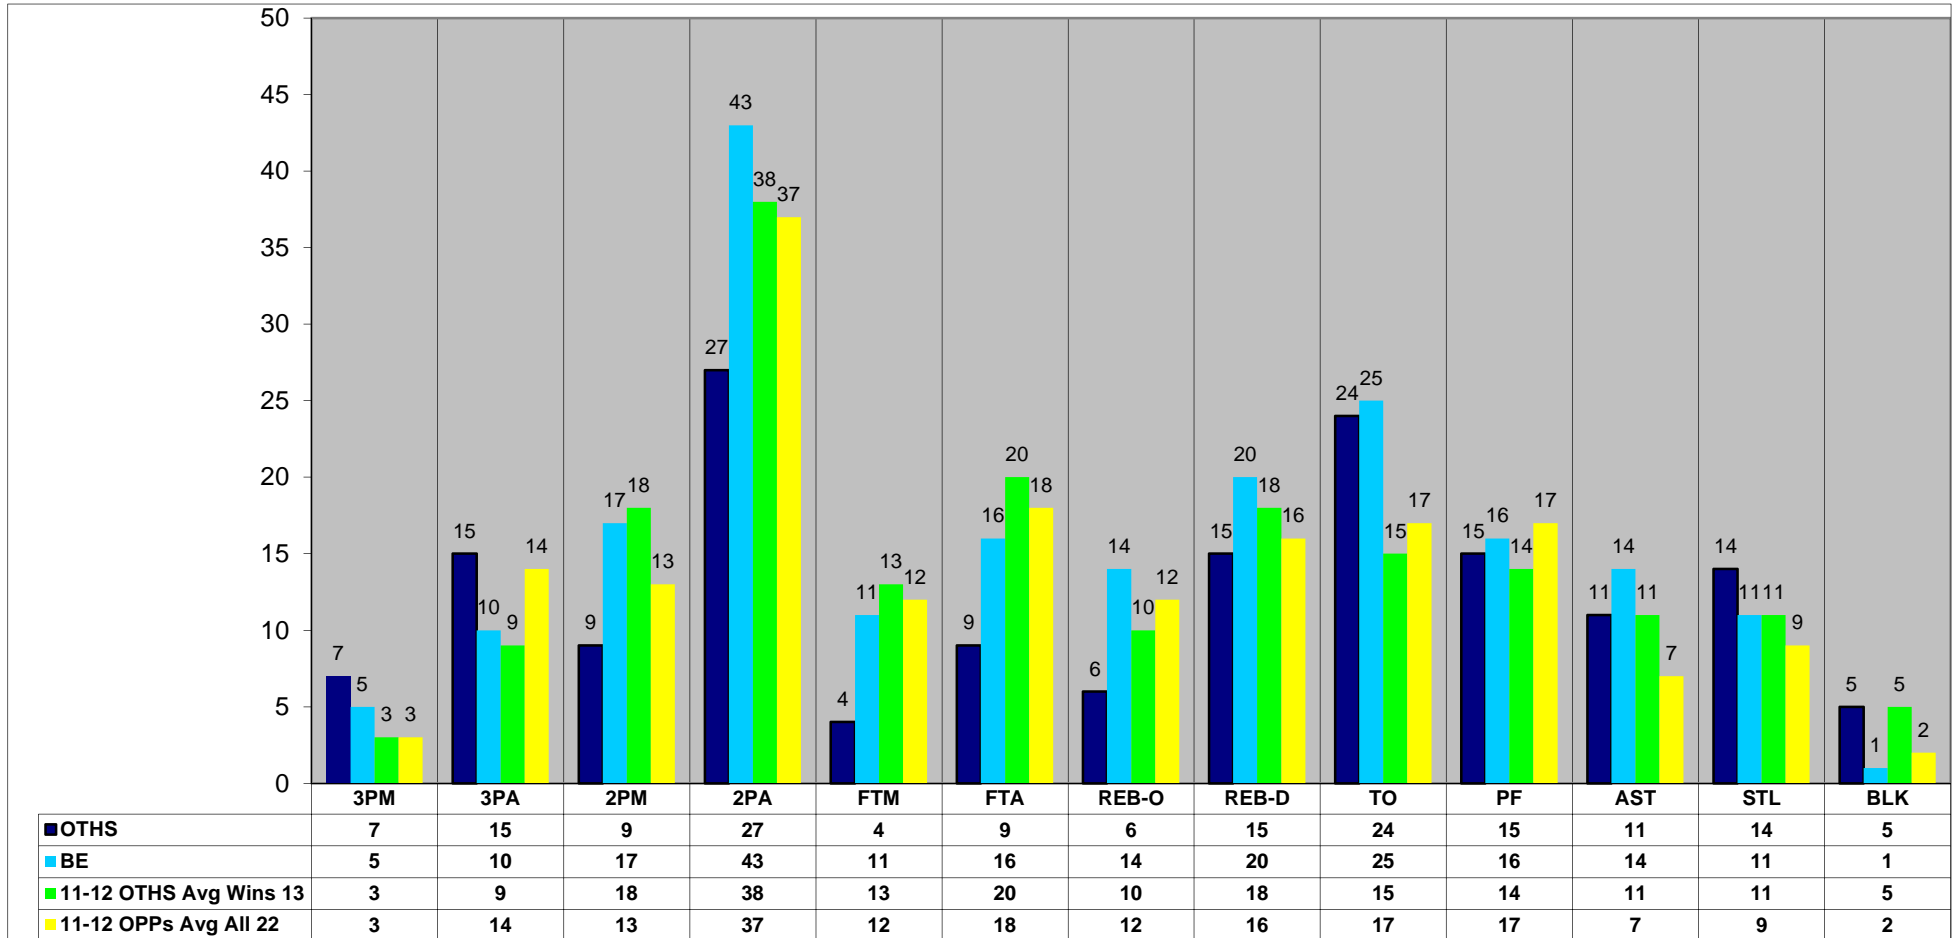

2/4/2012
7:01:46 PM

O'Fallon Lady Panthers Basketball

Report: 09
Game Summary

Season 11-12 Game 22

Team Statistics

	BE			OTHS					
	1st H	2nd H	Total	Pct	1st H	2nd H	Total	Pct	Diff
Scoring	35	25	60		13	30	43		- 17
3 Point FGM-FGA	4-6	1-4	5-10	50%	1-8	6-7	7-15	47%	+ 2
2 Point FGM-FGA	8-23	9-20	17-43	40%	3-10	6-17	9-27	33%	- 8
Totals FGM-FGA	12-29	10-24	22-53	42%	4-18	12-24	16-42	38%	- 6
Free Throws FTM-FTA	7-10	4-6	11-16	69%	4-9	0-0	4-9	44%	- 7
Rebounds	19	15	34		12	9	21		- 13
Offensive	6	8	14		3	3	6		- 8
Defensive	13	7	20		9	6	15		- 5
Turnovers	8	17	25		12	12	24		+ 1
Assists	9	5	14		3	8	11		- 3
Assists\Turnover Ratio	1.1	.3	.6		.3	.7	.5		- .1
Steals	7	4	11		6	8	14		+ 3
Blocks		1	1		4	1	5		+ 4
Charges	1		1			1	1		Even
Fouls	10	6	16		8	7	15		N/A

Player Statistics

BE	Pts 1st H	Pts 2nd H	Pts Total	3's	2's	FT's	Rebs OFF	Rebs DEF	Rebs Total	AST	TO	STL	BLK	CHG	PF
11 Anderson, TeQuera				0-0	0-0	0-0						1	1		1
22 Brown, Alexis	7	5	12	2-3	3-4	0-0	1	4	5	6	4	2			1
20 Guthrie, Jasmine	5	5	10	0-0	4-10	2-3	2		2	1	2	1			2
10 Hodge, Brittany	3		3	1-1	0-2	0-0		1	1	2		1			1
12 Holl, Megan	7	2	9	2-4	1-1	1-2		3	3	2	2	1			
14 Mosby, Hadie				0-0	0-1	0-0		4	4			1			
15 Mosby, Montira	8	6	14	0-0	6-16	2-2	6	2	8		3				4
03 Poore, Taiyana	1		1	0-2	0-0	1-3	2	2	4	1	7				1 3
30 Sunkett, Mariah	2	4	6	0-0	2-6	2-2	1	3	4		2	1	1		3
24 Wellmaker, Timoshan	2	3	5	0-0	1-3	3-4	2	1	3	2	3	4			1
OTHS															
03 Bonds, Jasmine				0-0	0-3	0-0		1	1		4				1
05 Butler, Blair	2	4	6	0-1	3-6	0-0				5	3	3			2
20 Butler, Kendall	1	5	6	1-4	1-3	1-2	1	2	3		2	2	1		1
22 Eccher, Athena				0-2	0-0	0-0					1	1			
40 Ham, Victoria		2	2	0-0	1-1	0-0	1	2	3	2		2			3
25 Jones, Ciara		2	2	0-1	1-5	0-0	1	1	2	2	4	3		1	3
34 Kendall, Kaitlin	3	15	18	6-6	0-3	0-1		2	2		6	1			2
44 Roustio, Katie	2		2	0-0	1-2	0-2	1	3	4		3		3		
30 Underwood, Taylor	5	2	7	0-0	2-4	3-4	2		2	2		1			3
23 Veach, Mariellen				0-1	0-0	0-0		4	4		1	1	1		