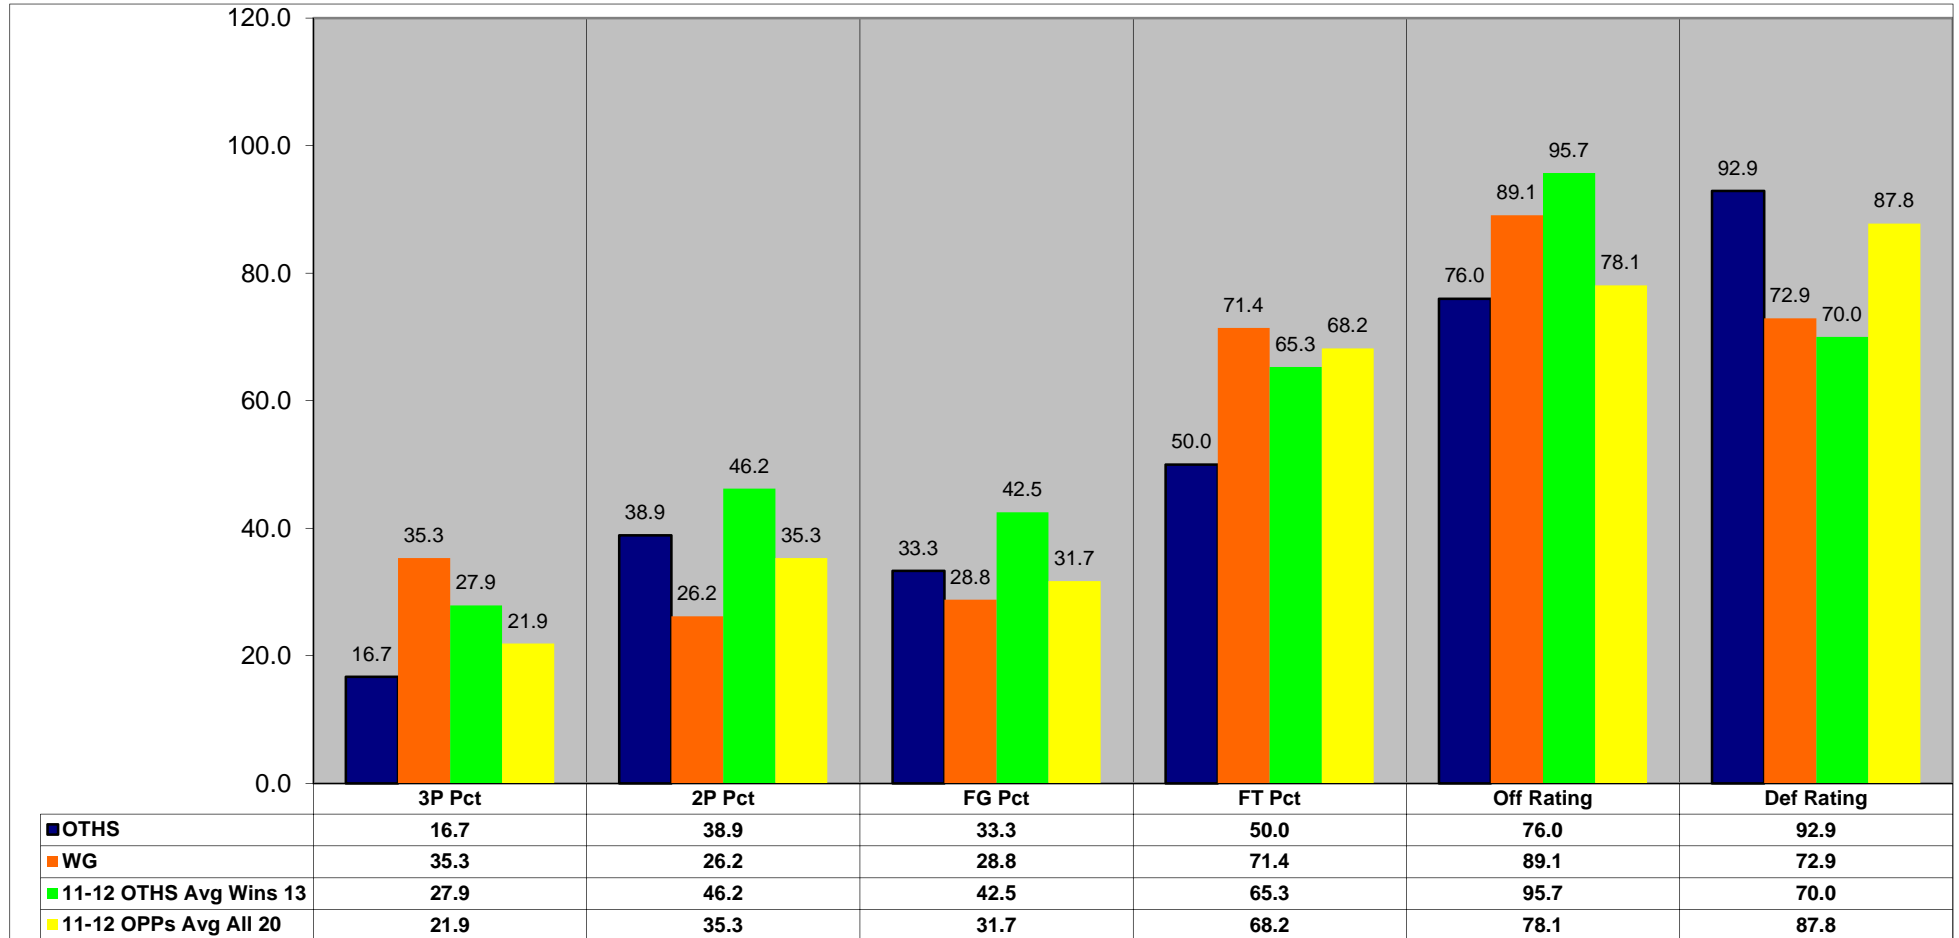

2/2/2012
7:48:13 AM

O'Fallon Lady Panthers Basketball

Report: 09
Half Time Stats

Season 11-12 Game 20

Team Statistics

	WG			OTHS					
	Qtr 1	Qtr 2	Total	Pct	Qtr 1	Qtr 2	Total	Pct	Diff
Scoring	20	11	31		13	11	24		- 7
3 Point FGM-FGA	3-5	1-6	4-11	36%	1-3	0-3	1-6	17%	- 3
2 Point FGM-FGA	3-12	2-13	5-25	20%	5-10	5-10	10-20	50%	+ 5
Totals FGM-FGA	6-17	3-19	9-36	25%	6-13	5-13	11-26	42%	+ 2
Free Throws FTM-FTA	5-6	4-5	9-11	82%	0-2	1-1	1-3	33%	- 8
Rebounds	9	11	20		7	13	20		Even
Offensive	4	7	11		2	3	5		- 6
Defensive	5	4	9		5	10	15		+ 6
Turnovers	3		3		4	5	9		- 6
Assists	1	1	2		4	1	5		+ 3
Assists\Turnover Ratio	.3		.7		1.0	.2	.6		- .1
Steals	4	1	5		1		1		- 4
Blocks	1		1		2	1	3		+ 2
Charges									Even
Fouls		4	4		3	6	9		N/A

Player Statistics

OTHS	Pts Qtr 1	Pts Qtr 2	Pts Total	3's	2's	FT's	Rebs OFF	Rebs DEF	Rebs Total	AST	TO	STL	BLK	CHG	PF
20 Butler, Kendall				0-1	0-1	0-0	1		1		2				2
40 Ham, Victoria		2	2	0-0	1-2	0-0	1	1	2				1		1
25 Jones, Ciara	2		2	0-0	1-2	0-0		1	1	2	2	1	1		2
34 Kendall, Kaitlin	2	3	5	0-3	2-3	1-1		5	5	1	1				1
32 Klingelhoef, Taylor	5	4	9	1-2	3-5	0-2		1	1	1	2				2
44 Roustio, Katie	2		2	0-0	1-3	0-0		1	1				1		1
00 Team, Unassigned				0-0	0-0	0-0	1	1	2						
30 Underwood, Taylor	2	2	4	0-0	2-4	0-0	2	5	7	1	2				
WG															
10 Bohlmann_Kunz, Miri				0-0	0-0	0-0					1	2			
30 Brand, Leah	2		2	0-0	0-2	2-2				1			1		
33 Moran, Mallory				0-0	0-2	0-0	1	1	2						
50 Paloucek, Abbie	3	3	6	0-0	2-7	2-4	5	2	7						1
03 Sondag, Rachael	3	5	8	2-5	0-3	2-2	1	3	4			2			1
22 Thompson, Jordan	10	3	13	2-6	2-8	3-3	2	2	4	1	1	1			
13 Unger, Morgan	2		2	0-0	1-3	0-0	2	1	3		1				2