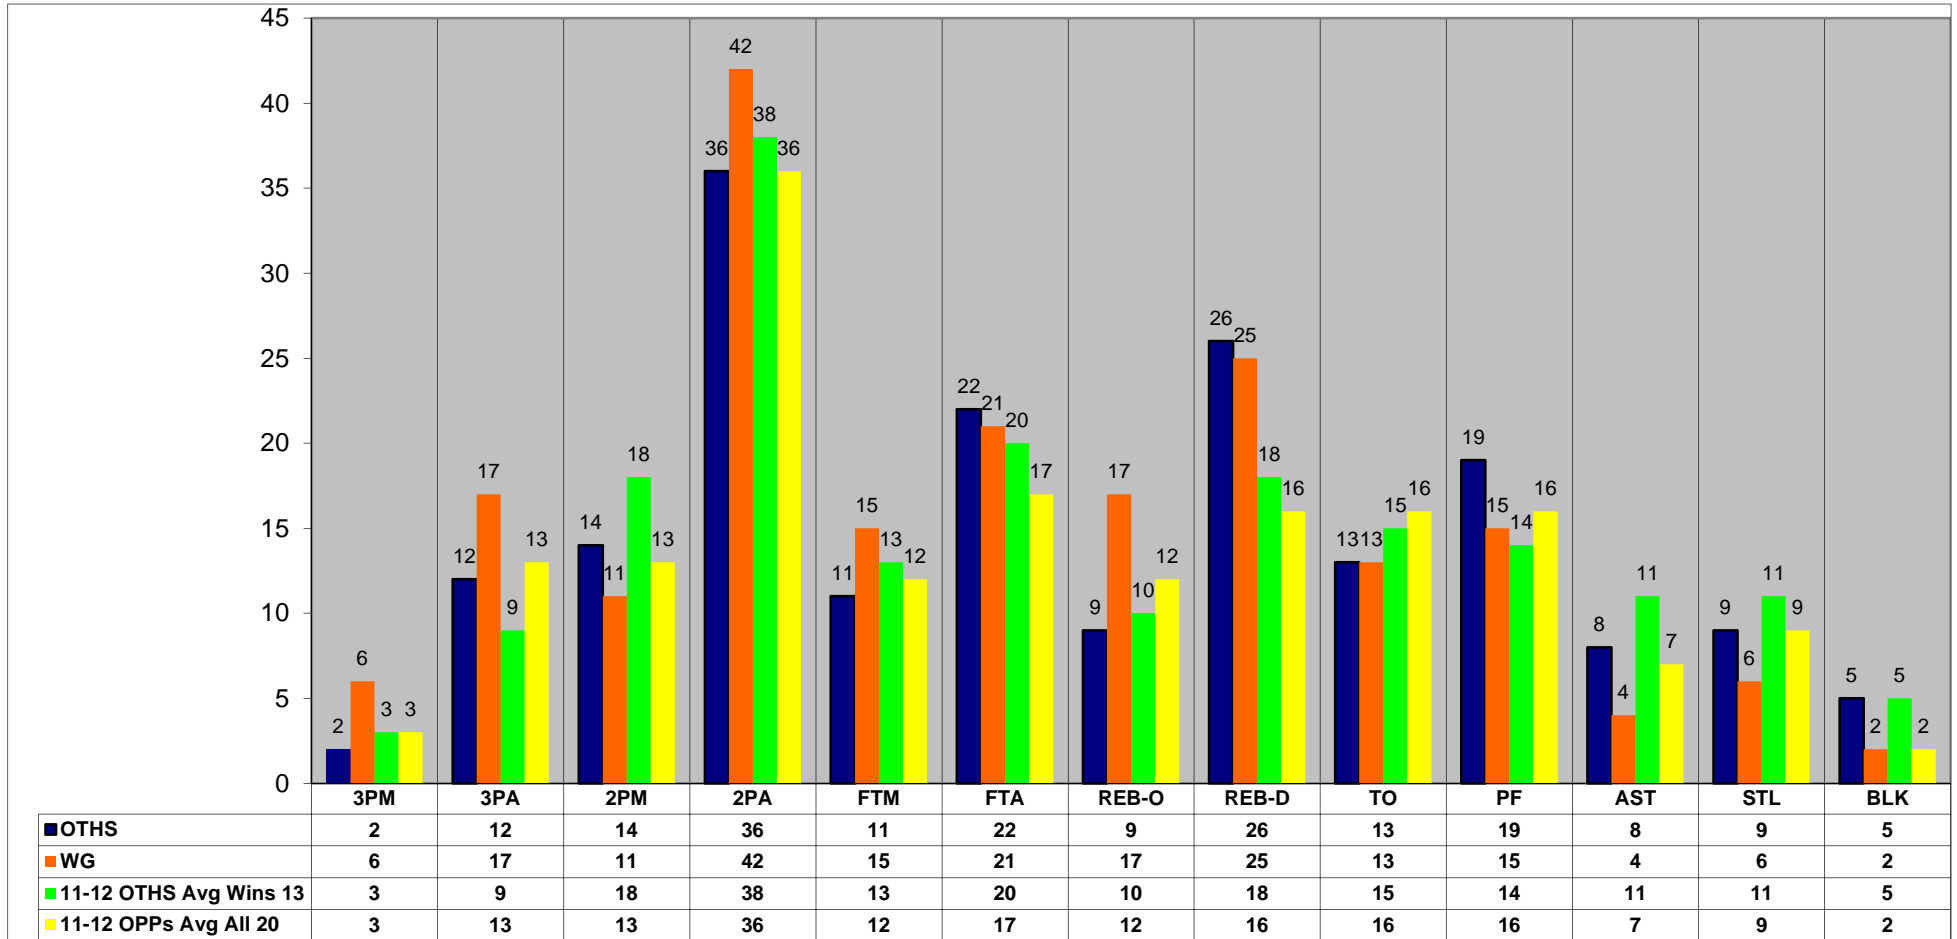

2/2/2012
7:48:16 AM

O'Fallon Lady Panthers Basketball

Report: 09
Game Summary

Season 11-12 Game 20

Team Statistics

	WG				OTHS				
	1st H	2nd H	Total	Pct	1st H	2nd H	Total	Pct	Diff
Scoring	31	24	55		24	21	45		- 10
3 Point FGM-FGA	4-11	2-6	6-17	35%	1-6	1-6	2-12	17%	- 4
2 Point FGM-FGA	5-25	6-17	11-42	26%	10-20	4-16	14-36	39%	+ 3
Totals FGM-FGA	9-36	8-23	17-59	29%	11-26	5-22	16-48	33%	- 1
Free Throws FTM-FTA	9-11	6-10	15-21	71%	1-3	10-19	11-22	50%	- 4
Rebounds	20	22	42		20	15	35		- 7
Offensive	11	6	17		5	4	9		- 8
Defensive	9	16	25		15	11	26		+ 1
Turnovers	3	10	13		9	4	13		Even
Assists	2	2	4		5	3	8		+ 4
Assists\Turnover Ratio	.7	.2	.3		.6	.8	.6		+ .3
Steals	5	1	6		1	8	9		+ 3
Blocks	1	1	2		3	2	5		+ 3
Charges									Even
Fouls	4	11	15		9	10	19		N/A

Player Statistics

OTHS	Pts 1st H	Pts 2nd H	Pts Total	3's	2's	FT's	Rebs OFF	Rebs DEF	Rebs Total	AST	TO	STL	BLK	CHG	PF
03 Bonds, Jasmine		2	2	0-0	1-3	0-1	1	3	4			1			
20 Butler, Kendall				0-1	0-1	0-0	1	2	3			2			3
40 Ham, Victoria	2	1	3	0-0	1-2	1-2	1	1	2				2	2	1
25 Jones, Ciara	2	2	4	0-0	2-6	0-0	1	1	2	2	3	1	1		3
34 Kendall, Kaitlin	5	1	6	0-6	2-5	2-3		5	5	2	2	1			3
32 Klingelhofer, Taylor	9	7	16	2-5	4-9	2-6		2	2	2	3	3	1		4
44 Roustio, Katie	2	1	3	0-0	1-3	1-2		2	2			1	1		1
00 Team, Unassigned				0-0	0-0	0-0	1	2	3						
30 Underwood, Taylor	4	7	11	0-0	3-7	5-8	4	8	12	2	2	1			4
WG															
10 Bohlmann_Kunz, Miri		3	3	1-2	0-1	0-0	1	3	4		3	2			2
30 Brand, Leah	2	4	6	0-0	2-6	2-2	2	2	4	2			1		
33 Moran, Mallory				0-0	0-3	0-0	1	1	2		1				4
50 Paloucek, Abbie	6	1	7	0-0	2-8	3-8	6	4	10	1			1		3
03 Sondag, Rachael	8	10	18	3-6	2-8	5-5	1	8	9		1	2			2
00 Team, Unassigned				0-0	0-0	0-0	1	1	2						
22 Thompson, Jordan	13	4	17	2-7	3-11	5-6	3	4	7	1	5	1			2
13 Unger, Morgan	2	2	4	0-2	2-5	0-0	2	2	4		3	1			2