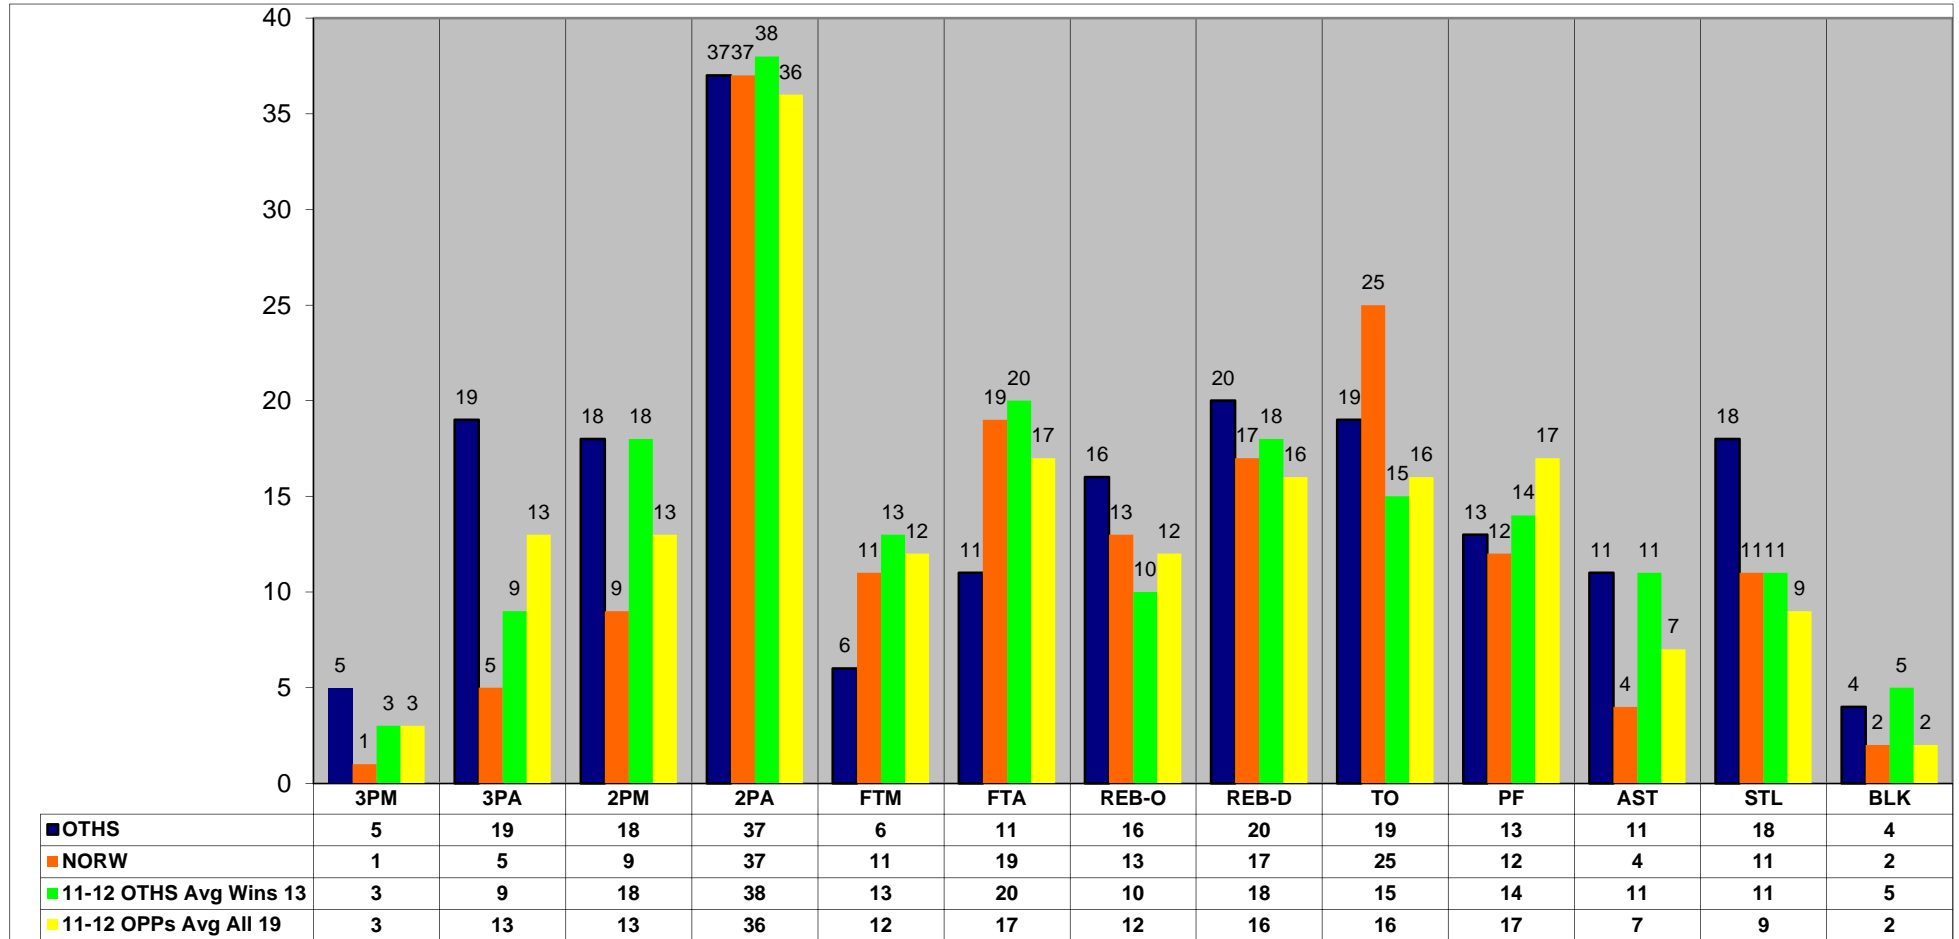

1/28/2012
8:57:07 PM

O'Fallon Lady Panthers Basketball

Report: 09
Game Summary

Season 11-12 Game 19

Team Statistics

	<----- NORW ----->				<----- OTHS ----->				
	1st H	2nd H	Total	Pct	1st H	2nd H	Total	Pct	Diff
Scoring	15	17	32		40	17	57		+ 25
3 Point FGM-FGA	0-2	1-3	1-5	20%	5-10	0-9	5-19	26%	+ 4
2 Point FGM-FGA	4-16	5-21	9-37	24%	11-25	7-12	18-37	49%	+ 9
Totals FGM-FGA	4-18	6-24	10-42	24%	16-35	7-21	23-56	41%	+ 13
Free Throws FTM-FTA	7-9	4-10	11-19	58%	3-4	3-7	6-11	55%	- 5
Rebounds	15	15	30		16	20	36		+ 6
Offensive	7	6	13		9	7	16		+ 3
Defensive	8	9	17		7	13	20		+ 3
Turnovers	15	10	25		5	14	19		+ 6
Assists	2	2	4		10	1	11		+ 7
Assists\Turnover Ratio	.1	.2	.2		2.0	.1	.6		+ .4
Steals	2	9	11		12	6	18		+ 7
Blocks	1	1	2		2	2	4		+ 2
Charges						1	1		+ 1
Fouls	6	6	12		6	7	13		N/A

Player Statistics

	Pts	Pts	Pts				Rebs	Rebs	Rebs						
NORW	1st H	2nd H	Total	3's	2's	FT's	OFF	DEF	Total	AST	TO	STL	BLK	CHG	PF
23 Brooks, Kaiyla		4	4	0-0	2-3	0-0	1	2	3		3				3
30 Cather, Elise				0-0	0-2	0-0					5	1			2
35 Evans, Desiree		1	1	0-0	0-4	1-2	2	1	3		4	1			2
51 Loving, Jamie	1	2	3	0-0	1-4	1-2	4	2	6			1			2
44 Robertson, Tia	7	3	10	0-0	2-7	6-9	3	3	6		2	1			
21 Saufley, Josie				0-0	0-2	0-0		4	4		1		1		1
24 Thomas, Kennola	3		3	0-0	0-3	3-4	2		2	1	2				
20 Thompson, Unknown	2		2	0-2	1-6	0-0	1		1	2	2	5	1		1
10 Weber, Rachael		7	7	1-3	2-4	0-0		1	1	1	3	1			
32 Williams, Olivia	2		2	0-0	1-2	0-2		4	4		3	1			1
OTHS															
03 Bonds, Jasmine				0-0	0-0	0-0		1	1		1				1
20 Butler, Kendall	2		2	0-3	1-3	0-0	1	2	3	2	1	1			
22 Eccher, Athena		2	2	0-0	1-1	0-0	1		1		2				
13 Gaddy, Eshara				0-0	0-3	0-0		2	2		1				
40 Ham, Victoria	6	2	8	0-0	4-4	0-0	4	1	5	1	1		3		2
25 Jones, Ciara	2		2	0-0	1-4	0-0		1	1	1	3	5			2
34 Kendall, Kaitlin	12	4	16	2-8	4-7	2-3	4	3	7	3	4	4			1
32 Klingelhofer, Taylor	16	8	24	3-8	6-12	3-4	1		1	4	4	2		1	2
42 Mister, Jocastia				0-0	0-0	0-2	1	1	2						
24 Ulery, Camille		1	1	0-0	0-0	1-2	1		1						
30 Underwood, Taylor	2		2	0-0	1-3	0-0	2	5	7		1	1			4
23 Veach, Mariellen				0-0	0-0	0-0	1	4	5		1	5	1		1