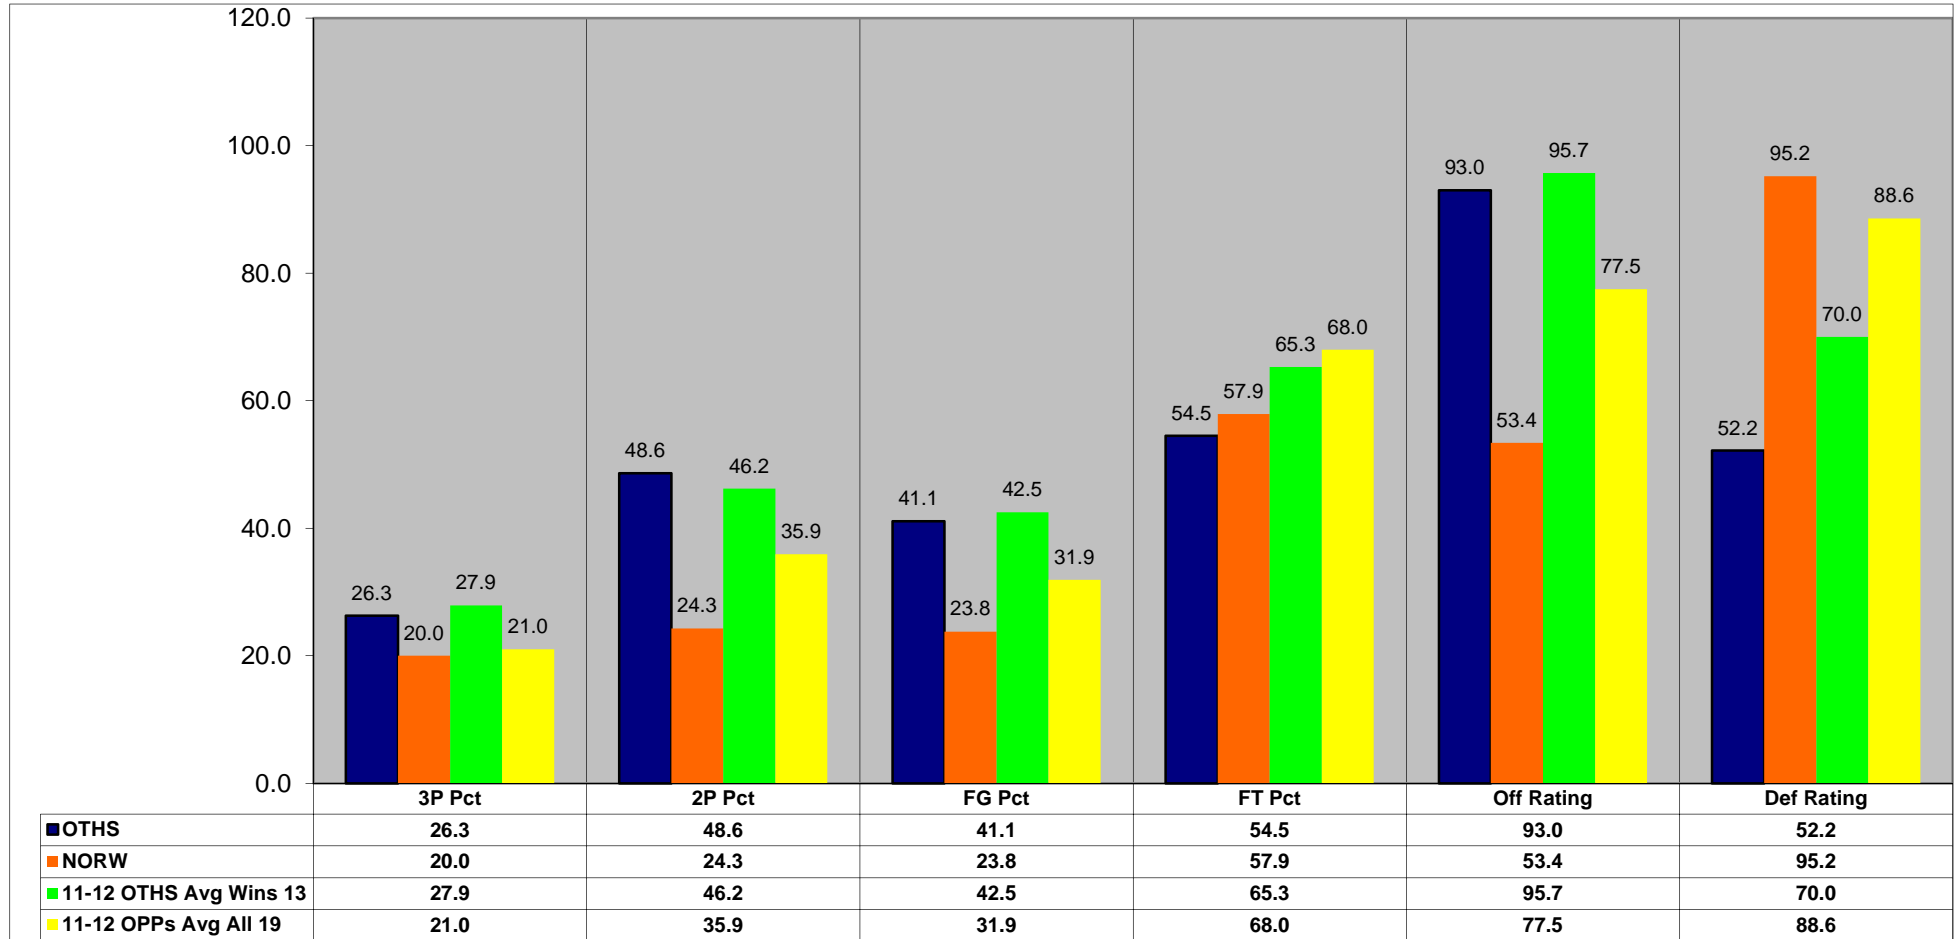

1/28/2012
8:57:04 PM

O'Fallon Lady Panthers Basketball

Report: 09
Half Time Stats

Season 11-12   Game 19

Team Statistics	<----- NORW ----->				<----- OTHS ----->				Diff						
	Qtr 1	Qtr 2	Total	Pct	Qtr 1	Qtr 2	Total	Pct							
Scoring	8	7	15		27	13	40		+ 25						
3 Point FGM-FGA	0-1	0-1	0-2	0%	2-4	3-6	5-10	50%	+ 5						
2 Point FGM-FGA	1-9	3-7	4-16	25%	9-17	2-8	11-25	44%	+ 7						
Totals FGM-FGA	1-10	3-8	4-18	22%	11-21	5-14	16-35	46%	+ 12						
Free Throws FTM-FTA	6-8	1-1	7-9	78%	3-4	0-0	3-4	75%	- 4						
Rebounds	9	6	15		10	6	16		+ 1						
Offensive	5	2	7		6	3	9		+ 2						
Defensive	4	4	8		4	3	7		- 1						
Turnovers	8	7	15		1	4	5		+ 10						
Assists	1	1	2		6	4	10		+ 8						
Assists\Turnover Ratio	.1	.1	.1		6.0	1.0	2.0		+ 1.9						
Steals	1	1	2		7	5	12		+ 10						
Blocks		1	1		1	1	2		+ 1						
Charges									Even						
Fouls	4	2	6		4	2	6		N/A						
Player Statistics	Pts	Pts	Pts				Rebs	Rebs	Rebs						
NORW	Qtr 1	Qtr 2	Total	3's	2's	FT's	OFF	DEF	Total	AST	TO	STL	BLK	CHG	PF
23 Brooks, Kaiyla				0-0	0-0	0-0		1	1			1			
30 Cather, Elise				0-0	0-0	0-0						5			2
35 Evans, Desiree				0-0	0-2	0-0	1	1	2			2			
51 Loving, Jamie	1		1	0-0	0-1	1-2	3		3						2
44 Robertson, Tia	4	3	7	0-0	2-5	3-3	1	1	2		1				
21 Saufley, Josie				0-0	0-1	0-0		2	2				1		1
24 Thomas, Kennola	3		3	0-0	0-2	3-4	2		2	1	2				
20 Thompson, Unknown		2	2	0-2	1-3	0-0						1			
10 Weber, Rachael				0-0	0-1	0-0		1	1	1	3				
32 Williams, Olivia		2	2	0-0	1-1	0-0		2	2		1	1			1
OTHS															
20 Butler, Kendall	2		2	0-2	1-3	0-0		1	1	1		1			
40 Ham, Victoria	6		6	0-0	3-3	0-0	3	1	4	1			2		1
25 Jones, Ciara		2	2	0-0	1-4	0-0				1	3	4			1
34 Kendall, Kaitlin	7	5	12	2-4	3-5	0-1	3		3	3	1	1			1
32 Klingelhoef, Taylor	10	6	16	3-4	2-8	3-3	1		1	4		2			1
30 Underwood, Taylor	2		2	0-0	1-2	0-0	1	3	4						2
23 Veach, Mariellen				0-0	0-0	0-0	1	2	3		1	4