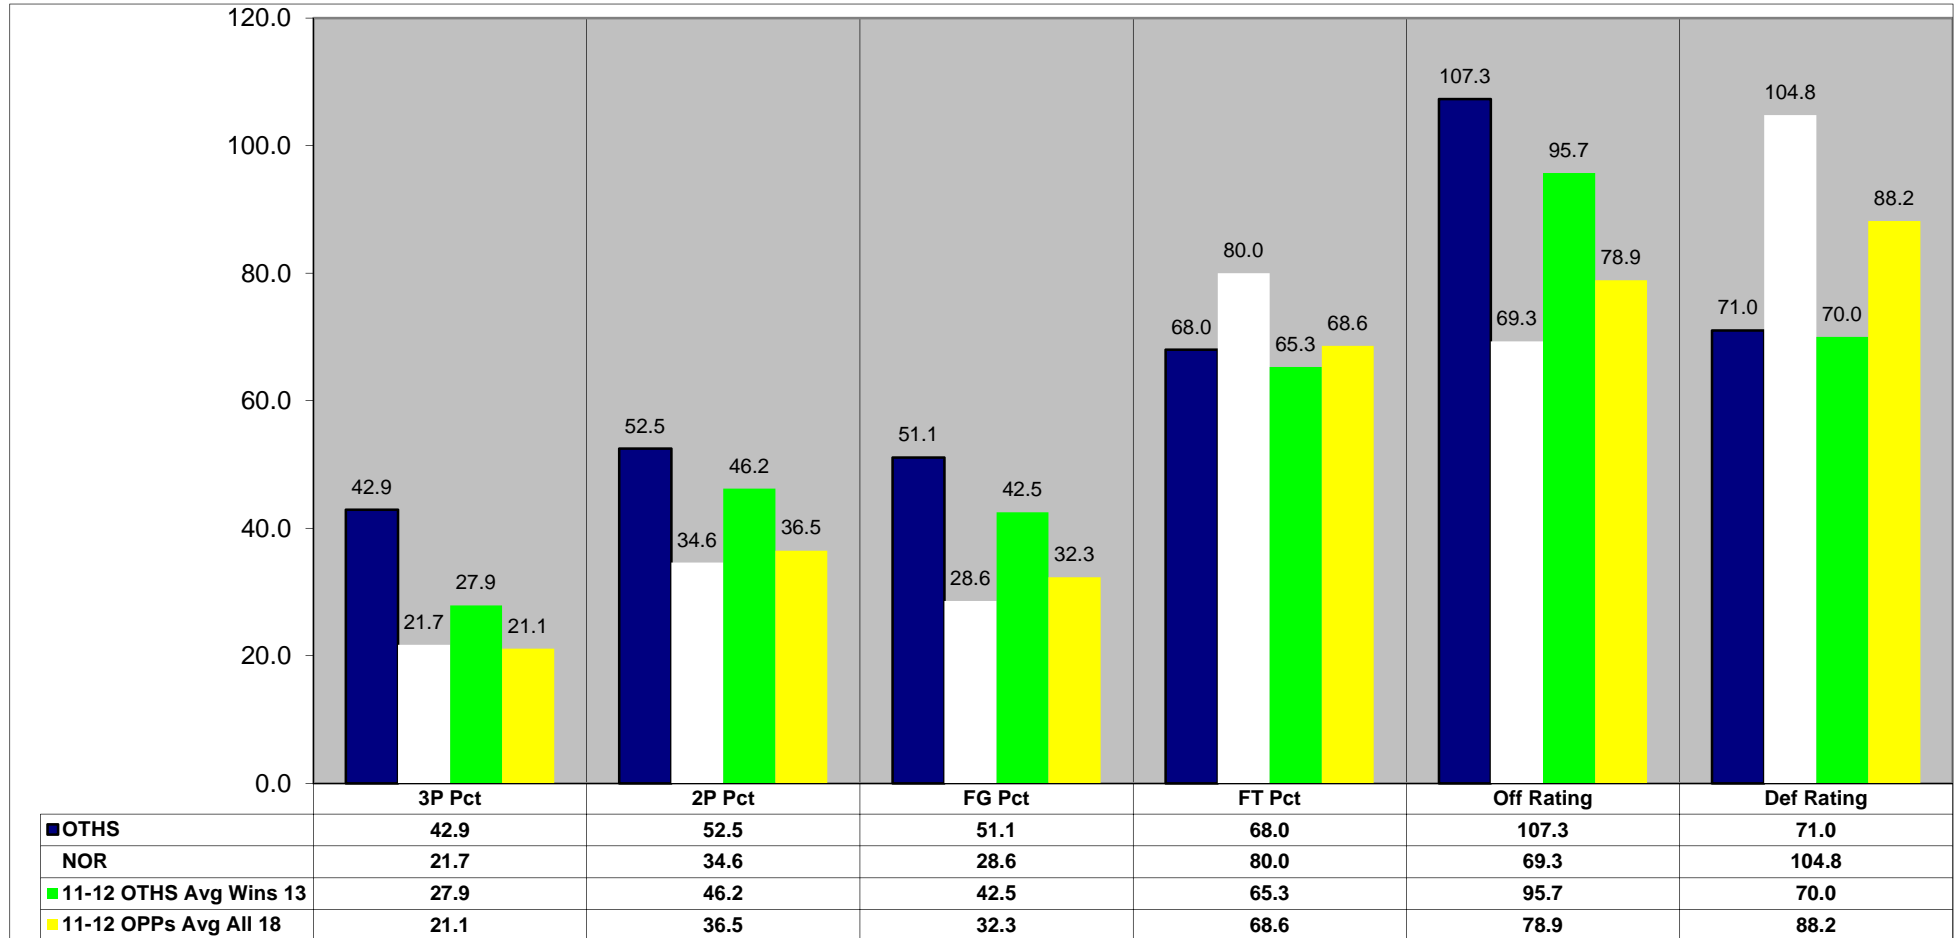

1/28/2012
8:49:04 PM

O'Fallon Lady Panthers Basketball

Report: 09
Half Time Stats

Season 11-12 Game 18

Team Statistics

	<----- NOR ----->			<----- OTHS ----->					
	Qtr 1	Qtr 2	Total	Pct	Qtr 1	Qtr 2	Total	Pct	Diff
Scoring	12	5	17		13	17	30		+ 13
3 Point FGM-FGA	3-4	1-6	4-10	40%	1-4	1-2	2-6	33%	- 2
2 Point FGM-FGA	1-7	1-5	2-12	17%	5-13	4-10	9-23	39%	+ 7
Totals FGM-FGA	4-11	2-11	6-22	27%	6-17	5-12	11-29	38%	+ 5
Free Throws FTM-FTA	1-2	0-0	1-2	50%	0-2	6-9	6-11	55%	+ 5
Rebounds	7	5	12		10	10	20		+ 8
Offensive	1	2	3		3	5	8		+ 5
Defensive	6	3	9		7	5	12		+ 3
Turnovers	3	9	12		1	5	6		+ 6
Assists	3	1	4		3	1	4		Even
Assists\Turnover Ratio	1.0	.1	.3		3.0	.2	.7		+ .4
Steals		2	2		1	6	7		+ 5
Blocks						1	1		+ 1
Charges									Even
Fouls	6	5	11		2	4	6		N/A

Player Statistics

	Pts	Pts	Pts				Rebs	Rebs	Rebs						
NOR	Qtr 1	Qtr 2	Total	3's	2's	FT's	OFF	DEF	Total	AST	TO	STL	BLK	CHG	PF
25 Baber, Kendra	1		1	0-2	0-1	1-2	1	2	3		2				2
12 Bender, Abigail	6		6	2-6	0-0	0-0		1	1						1
22 Carstens, Kayla	2	2	4	0-0	2-3	0-0		1	1		1				
23 Freed, Sara		3	3	1-1	0-3	0-0		3	3	2	5	1			1
32 Knoche, Kaelyn				0-0	0-0	0-0									1
55 Koenig, Kayla				0-0	0-2	0-0	1	1	2						2
00 Team, Unassigned				0-0	0-2	0-0					3	1			1
21 Weis, Luciana	3		3	1-1	0-1	0-0	1	1	2	2	1				3
OTHS															
03 Bonds, Jasmine				0-0	0-3	0-0		1	1	1	2	1			
20 Butler, Kendall		2	2	0-1	0-4	2-2	1	1	2	1					1
40 Ham, Victoria	2		2	0-0	1-1	0-0		4	4						2
25 Jones, Ciara	2	2	4	0-0	2-3	0-2	1	1	2		1	2			1
34 Kendall, Kaitlin	3	6	9	2-5	1-2	1-2	2	2	4		1	1			
32 Klingelhofer, Taylor	4	5	9	0-0	3-6	3-3		2	2	2	1	2			1
30 Underwood, Taylor	2	2	4	0-0	2-4	0-2	2		2						1
23 Veach, Mariellen				0-0	0-0	0-0	2	1	3		1	1	1