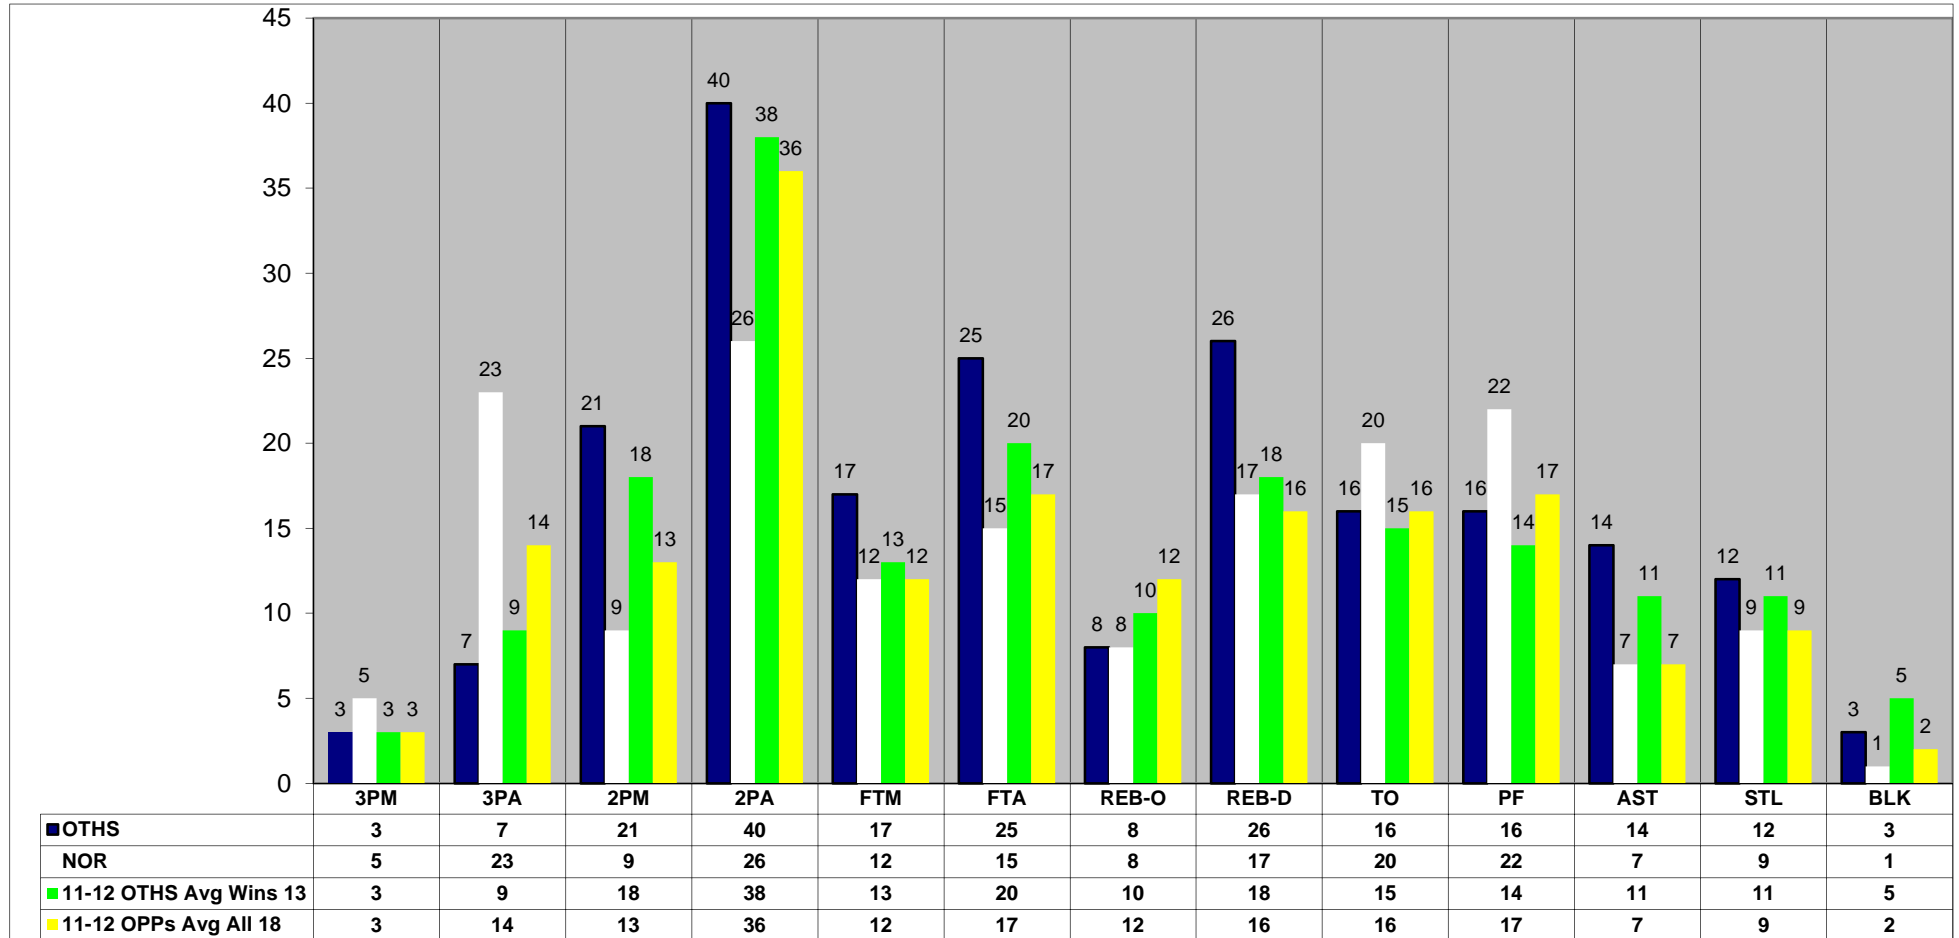

1/28/2012
8:49:06 PM

O'Fallon Lady Panthers Basketball

Report: 09
Game Summary

Season 11-12 Game 18

Team Statistics	NOR				OTHS				Diff
	1st H	2nd H	Total	Pct	1st H	2nd H	Total	Pct	
Scoring	17	28	45		30	38	68		+ 23
3 Point FGM-FGA	4-10	1-13	5-23	22%	2-6	1-1	3-7	43%	- 2
2 Point FGM-FGA	2-12	7-14	9-26	35%	9-23	12-17	21-40	53%	+ 12
Totals FGM-FGA	6-22	8-27	14-49	29%	11-29	13-18	24-47	51%	+ 10
Free Throws FTM-FTA	1-2	11-13	12-15	80%	6-11	11-14	17-25	68%	+ 5
Rebounds	12	13	25		20	14	34		+ 9
Offensive	3	5	8		8		8		Even
Defensive	9	8	17		12	14	26		+ 9
Turnovers	12	8	20		6	10	16		+ 4
Assists	4	3	7		4	10	14		+ 7
Assists\Turnover Ratio	.3	.4	.4		.7	1.0	.9		+ .5
Steals	2	7	9		7	5	12		+ 3
Blocks		1	1		1	2	3		+ 2
Charges						1	1		+ 1
Fouls	11	11	22		6	10	16		N/A

Player Statistics	Pts			3's	2's	FT's	Rebs		AST	TO	STL	BLK	CHG	PF
	1st H	2nd H	Total				OFF	DEF						
NOR														
25 Baber, Kendra	1	4	5	0-2	0-3	5-6	3	2	5	2				3
12 Bender, Abigail	6	5	11	3-12	1-2	0-0	1	2	3	1	2			3
22 Carstens, Kayla	4	3	7	0-1	3-5	1-1		3	3	4				2
23 Freed, Sara	3	4	7	1-3	0-3	4-5	1	4	5	3	6	3	1	3
32 Knoche, Kaelyn				0-0	0-1	0-0		1	1	1	1	1		1
55 Koenig, Kayla		7	7	0-0	3-6	1-1	2	2	4					2
00 Team, Unassigned		2	2	0-2	1-3	0-0		1	1	1	5	3		3
21 Weis, Luciana	3	3	6	1-3	1-3	1-2	1	2	3	3	1			5
OTHS														
03 Bonds, Jasmine				0-0	0-3	0-0		1	1	1	5	2		1
20 Butler, Kendall	2	2	4	0-1	1-6	2-2	1	1	2	1				1 1
13 Gaddy, Eshara				0-0	0-0	0-0				1		1		1
40 Ham, Victoria	2	1	3	0-0	1-1	1-2		7	7	1		1		3
25 Jones, Ciara	4	9	13	0-0	5-7	3-7	1	6	7	4	2	3		1
34 Kendall, Kaitlin	9	5	14	3-6	1-3	3-4	2	2	4	3	3	3		2
32 Klingelhoef, Taylor	9	13	22	0-0	7-12	8-8		3	3	3	1	2		1
42 Mister, Jocastia				0-0	0-0	0-0		1	1	2				2
30 Underwood, Taylor	4	8	12	0-0	6-8	0-2	2	2	4	1	1			3
23 Veach, Mariellen				0-0	0-0	0-0	2	3	5	1	2	1		1