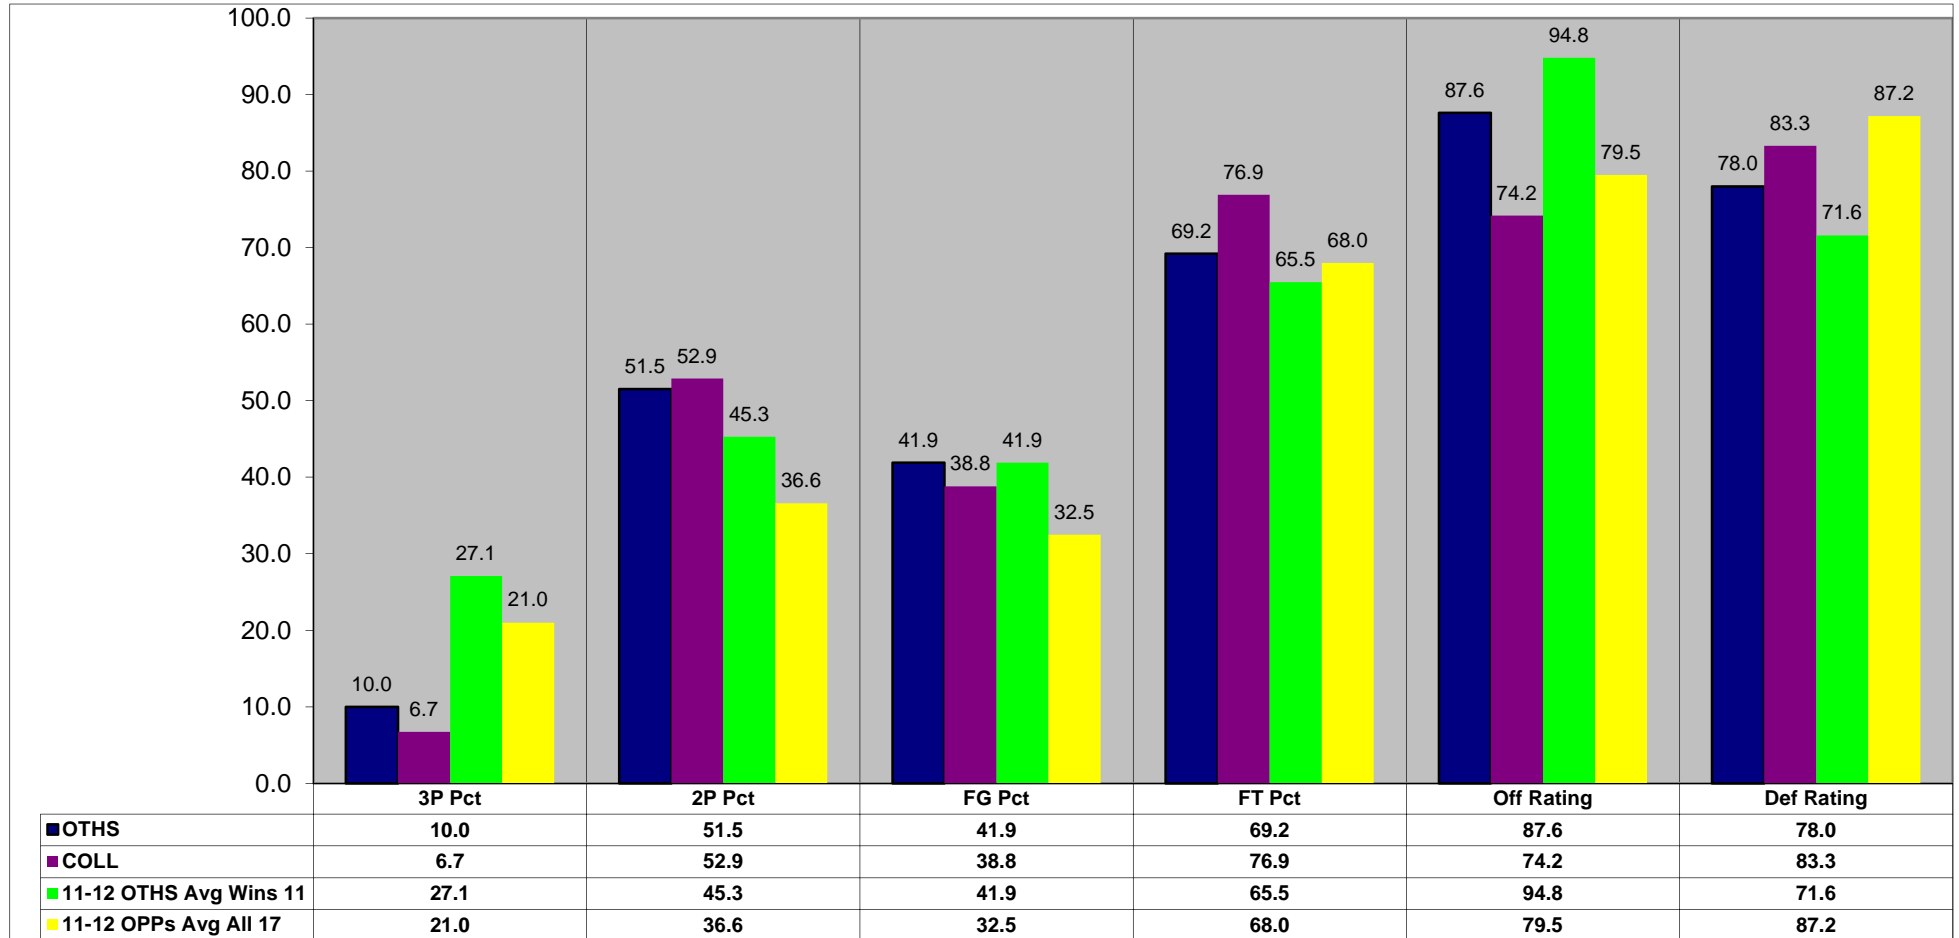

1/26/2012
10:45:13 PM

O'Fallon Lady Panthers Basketball

Report: 09
Half Time Stats

Season 11-12 Game 17

Team Statistics	COLL				OTHS				
	Qtr 1	Qtr 2	Total	Pct	Qtr 1	Qtr 2	Total	Pct	Diff
Scoring	14	5	19		8	21	29		+ 10
3 Point FGM-FGA	0-2	0-4	0-6	0%	0-3	1-6	1-9	11%	+ 1
2 Point FGM-FGA	6-7	1-5	7-12	58%	3-6	6-10	9-16	56%	+ 2
Totals FGM-FGA	6-9	1-9	7-18	39%	3-9	7-16	10-25	40%	+ 3
Free Throws FTM-FTA	2-2	3-5	5-7	71%	2-2	6-9	8-11	73%	+ 3
Rebounds	5	4	9		4	14	18		+ 9
Offensive	1	1	2		2	6	8		+ 6
Defensive	4	3	7		2	8	10		+ 3
Turnovers	6	6	12		6	3	9		+ 3
Assists	2		2		1	4	5		+ 3
Assists\Turnover Ratio	.3	.0	.2		.2	1.3	.6		+ .4
Steals	4	1	5		2	2	4		- 1
Blocks						3	3		+ 3
Charges		1	1						- 1
Fouls	4	5	9		6	4	10		N/A

Player Statistics	Pts			Rebs			Rebs								
	Qtr 1	Qtr 2	Total	3's	2's	FT's	OFF	DEF	Total	AST	TO	STL	BLK	CHG	PF
COLL															
10 Albertina, Lauren				0-0	0-0	0-0						2			
11 Barrett, Shaye	2		2	0-0	1-1	0-0	1		1	1	1	2			2
12 Bell, Tori				0-2	0-1	0-1						1			2
34 Halde, Karla	4		4	0-0	2-2	0-0		2	2		3	1			2
30 McCarthy, Katie				0-1	0-0	0-0		1	1						
44 Meyer, Brooke		1	1	0-1	0-0	1-2		1	1			1			3
20 Murphy, Kayla	2	2	4	0-1	1-2	2-2				1	3				
14 Niepert, Danielle	6	2	8	0-1	3-4	2-2		2	2		1	1			
33 Scrum, Rachel				0-0	0-2	0-0	1	1	2		1				1
OTHS															
03 Bonds, Jasmine	2	4	6	0-0	2-3	2-2	1		1		1				1
20 Butler, Kendall		1	1	0-1	0-1	1-2									2
25 Jones, Ciara				0-0	0-1	0-1	1	2	3			1			2
34 Kendall, Kaitlin	2	2	4	0-4	1-1	2-2	2	2	4	3	5	1			1
32 Klingelhofer, Taylor	2	5	7	1-4	1-4	2-2	1	2	3	1	2	2			
44 Roustio, Katie		8	8	0-0	4-5	0-0	1	4	5	1	1		3		1
30 Underwood, Taylor	2	1	3	0-0	1-1	1-2	2		2						1
23 Veach, Mariellen				0-0	0-0	0-0									2