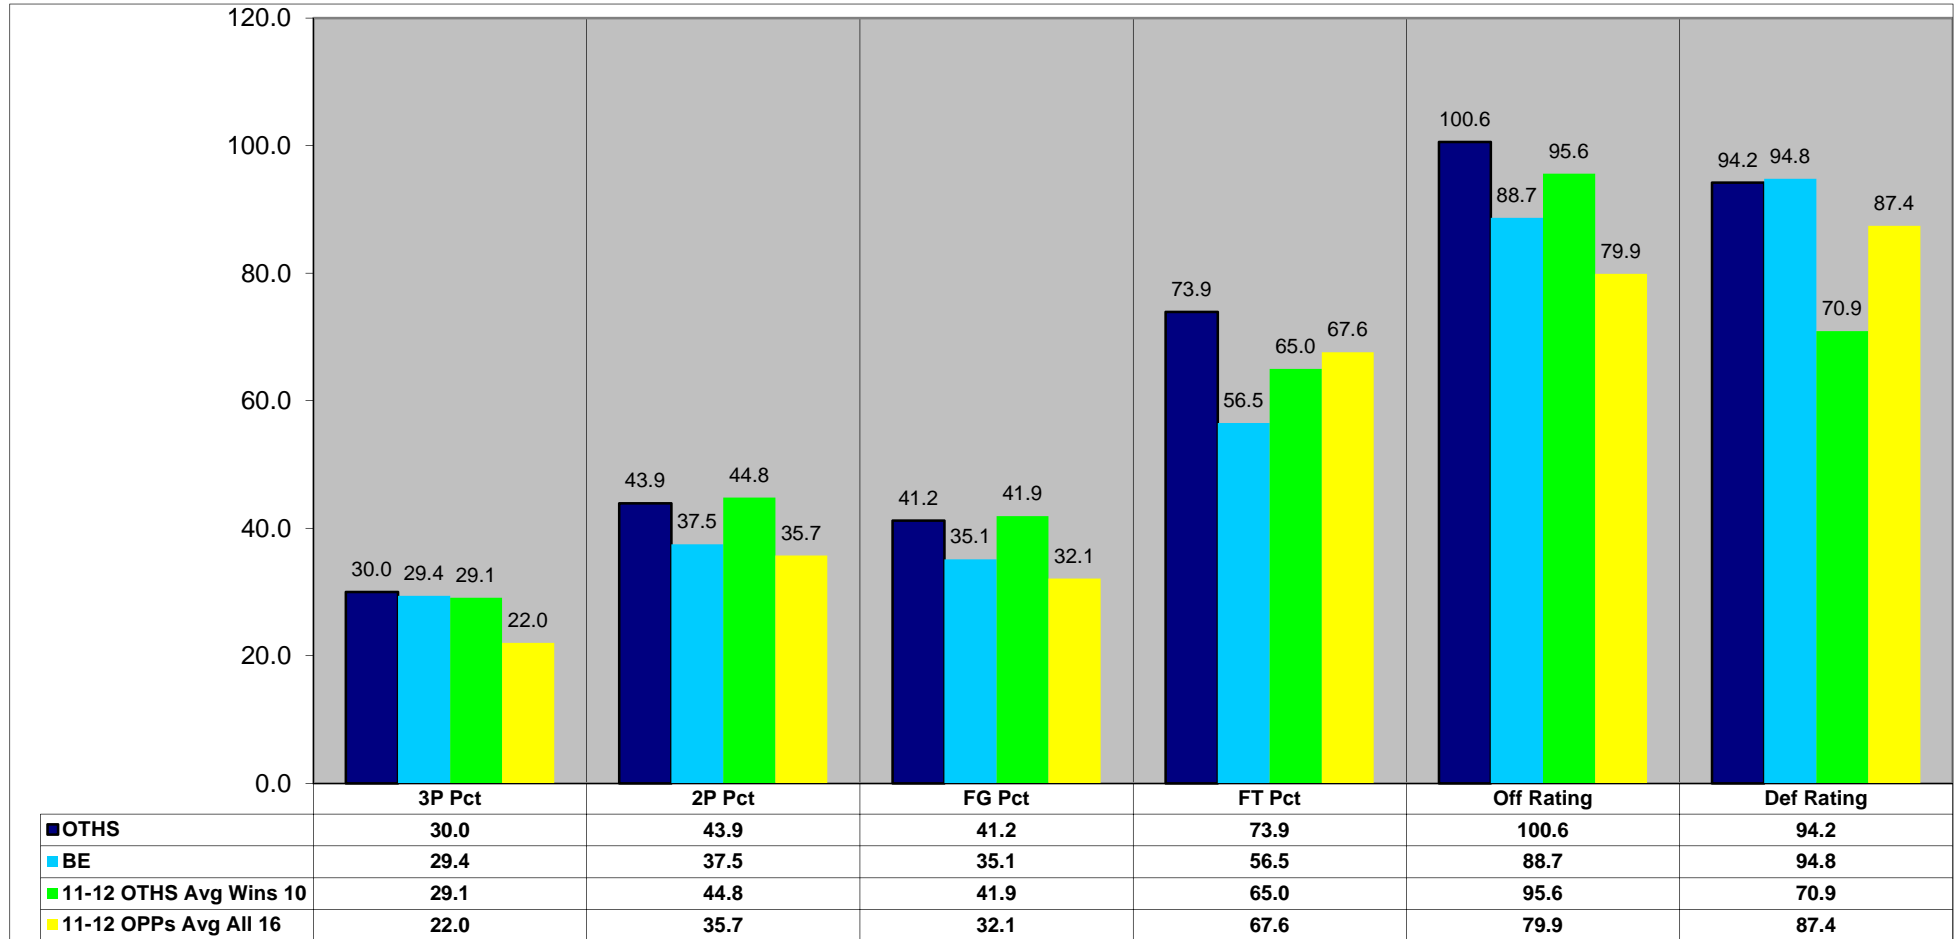

1/19/2012
10:24:09 PM

O'Fallon Lady Panthers Basketball

Report: 09
Half Time Stats

Season 11-12 Game 16

Team Statistics	BE			OTHS			Pct	Diff	
	Qtr 1	Qtr 2	Total	Qtr 1	Qtr 2	Total			
Scoring	12	21	33	15	15	30		- 3	
3 Point FGM-FGA	2-4	1-2	3-6	50%	1-2	0-2	1-4	25%	- 2
2 Point FGM-FGA	3-12	7-12	10-24	42%	5-9	5-14	10-23	43%	Even
Totals FGM-FGA	5-16	8-14	13-30	43%	6-11	5-16	11-27	41%	- 2
Free Throws FTM-FTA	0-0	4-5	4-5	80%	2-2	5-5	7-7	100%	+ 3
Rebounds	8	5	13	6	8	14		+ 1	
Offensive	4	1	5	1	5	6		+ 1	
Defensive	4	4	8	5	3	8		Even	
Turnovers	6	2	8	5	4	9		- 1	
Assists	3	4	7	5		5		- 2	
Assists\Turnover Ratio	.5	2.0	.9	1.0	.0	.6		- .3	
Steals	4	3	7	4	2	6		- 1	
Blocks				4	2	6		+ 6	
Charges				1		1		+ 1	
Fouls	2	4	6	1	3	4		N/A	

Player Statistics BE	Pts			3's	2's	FT's	Rebs			AST	TO	STL	BLK	CHG	PF
	Qtr 1	Qtr 2	Total				OFF	DEF	Total						
21 Brewster, Aniecia				0-0	0-3	0-0	1	2	3		2				
22 Brown, Alexis	6	9	15	3-6	2-3	2-3		1	1	2	2	3			
20 Guthrie, Jasmine	2		2	0-0	1-2	0-0		1	1						1
10 Hodge, Brittany				0-0	0-0	0-0				1		1			
12 Holl, Megan				0-0	0-0	0-0	1	1	2	2	1	1			2
15 Mosby, Montira		2	2	0-0	1-1	0-0									2
30 Sunkett, Mariah	4	10	14	0-0	6-14	2-2	3	3	6		2	1			1
24 Wellmaker, Timoshan				0-0	0-1	0-0				2	1	1			
OTHS															
20 Butler, Kendall		3	3	0-0	1-1	1-1		1	1				1		
25 Jones, Ciara	5		5	1-1	1-4	0-0	2	1	3	1	2	2			1
34 Kendall, Kaitlin	2	2	4	0-2	1-4	2-2	1		1	1	4				2
32 Klingelhofer, Taylor	4	2	6	0-1	1-3	4-4		1	1	2	3	1		1	1
44 Roustio, Katie	4	2	6	0-0	3-6	0-0	1	4	5	1		3	5		
30 Underwood, Taylor		6	6	0-0	3-3	0-0	2	1	3						
23 Veach, Mariellen				0-0	0-2	0-0