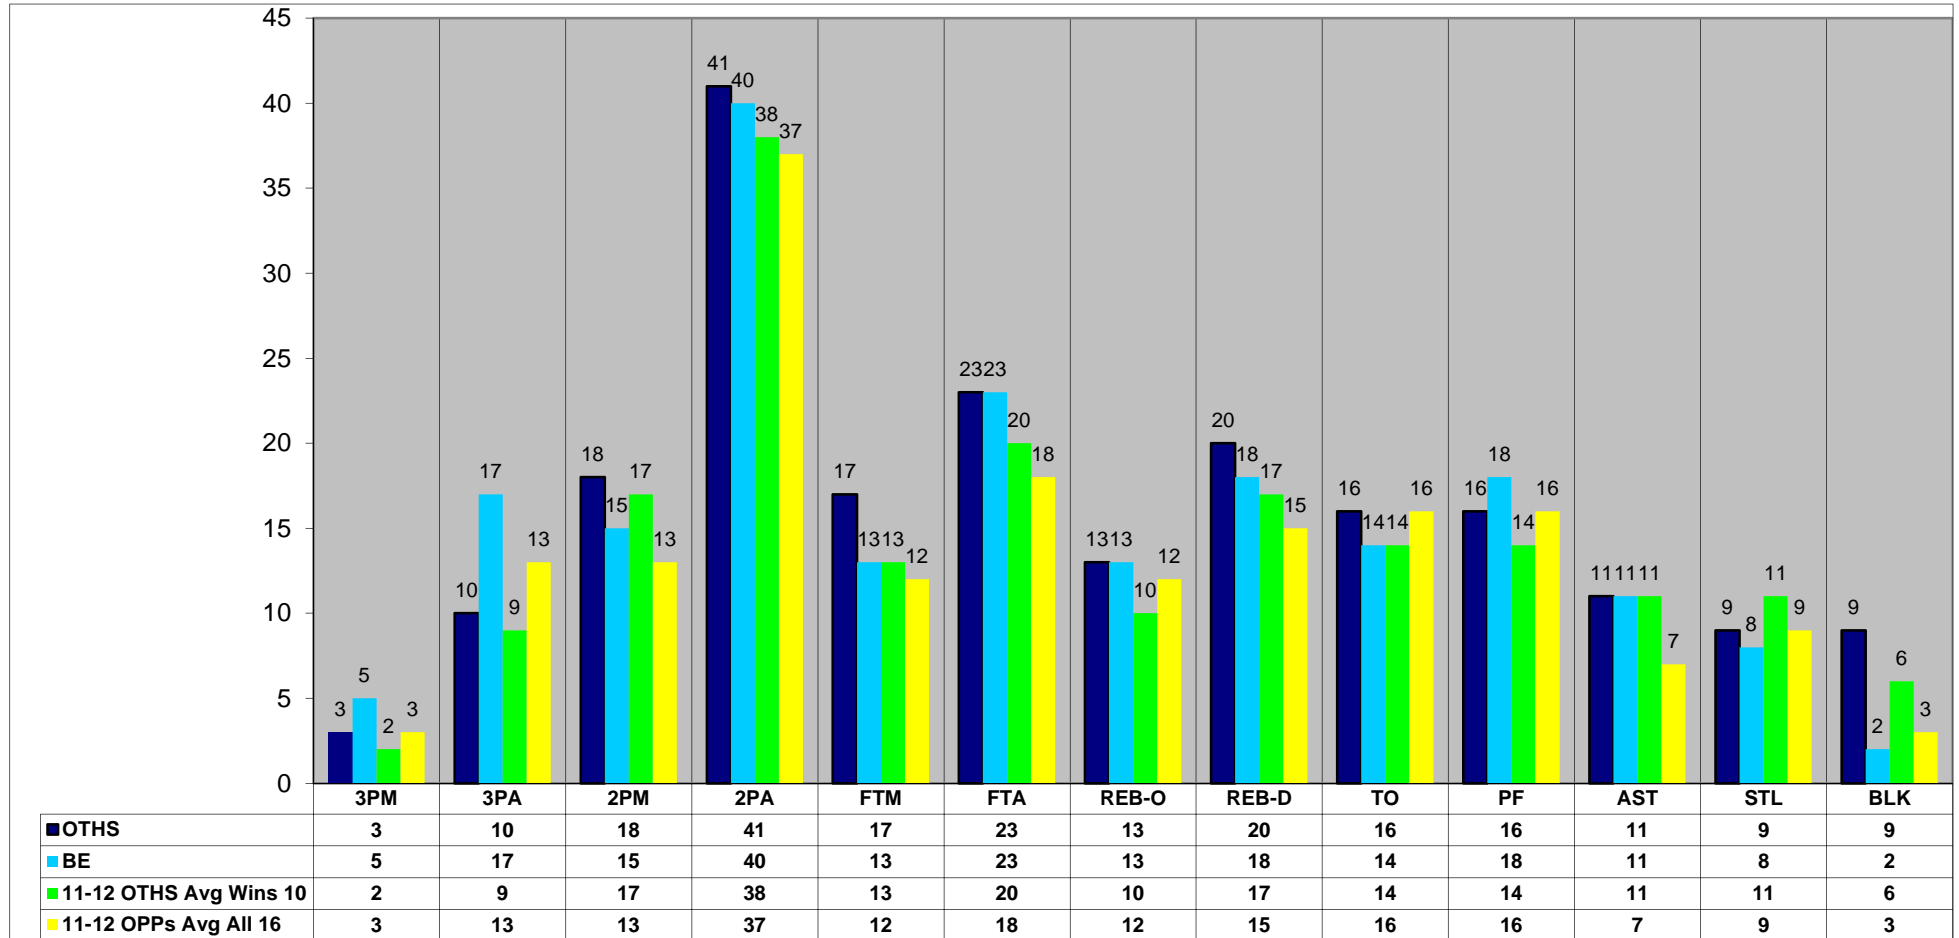

1/19/2012
10:24:12 PM

O'Fallon Lady Panthers Basketball

Report: 09
Game Summary

Season 11-12 Game 16

Team Statistics

	<----- BE ----->				<----- OTHS ----->				
	1st H	2nd H	Total	Pct	1st H	2nd H	Total	Pct	Diff
Scoring	33	25	58		30	32	62		+ 4
3 Point FGM-FGA	3-6	2-11	5-17	29%	1-4	2-6	3-10	30%	- 2
2 Point FGM-FGA	10-24	5-16	15-40	38%	10-23	8-18	18-41	44%	+ 3
Totals FGM-FGA	13-30	7-27	20-57	35%	11-27	10-24	21-51	41%	+ 1
Free Throws FTM-FTA	4-5	9-18	13-23	57%	7-7	10-16	17-23	74%	+ 4
Rebounds	13	18	31		14	19	33		+ 2
Offensive	5	8	13		6	7	13		Even
Defensive	8	10	18		8	12	20		+ 2
Turnovers	8	6	14		9	7	16		- 2
Assists	7	4	11		5	6	11		Even
Assists\Turnover Ratio	.9	.7	.8		.6	.9	.7		- .1
Steals	7	1	8		6	3	9		+ 1
Blocks		2	2		6	3	9		+ 7
Charges					1		1		+ 1
Fouls	6	12	18		4	12	16		N/A

Player Statistics

BE	Pts 1st H	Pts 2nd H	Pts Total	3's	2's	FT's	Rebs OFF	Rebs DEF	Rebs Total	AST	TO	STL	BLK	CHG	PF
21 Brewster, Aniecia				0-0	0-4	0-0	3	2	5			2			
22 Brown, Alexis	15	8	23	3-11	4-8	6-11		2	2	4	3	4	1		1
20 Guthrie, Jasmine	2	5	7	0-0	3-6	1-2	1	3	4						2
10 Hodge, Brittany		3	3	1-3	0-2	0-0	1	1	2	2	1	1			3
12 Holl, Megan		3	3	1-2	0-0	0-0	1	4	5	3	3	1			4
15 Mosby, Montira	2	1	3	0-1	1-1	1-2	2		2						3
30 Sunkett, Mariah	14	5	19	0-0	7-17	5-8	4	6	10		3	1	1		2
24 Wellmaker, Timoshan				0-0	0-2	0-0	1		1	2	2	1			3
OTHS															
03 Bonds, Jasmine		1	1	0-0	0-0	1-2	1		1		2				
20 Butler, Kendall	3		3	0-0	1-2	1-1		1	1	1	2		1		1
25 Jones, Ciara	5		5	1-1	1-7	0-0	2	1	3	4	3	3			2
34 Kendall, Kaitlin	4	15	19	2-5	4-8	5-8	2	3	5	1	4				3
32 Klingelhoefer, Taylor	6	4	10	0-4	1-3	8-8		1	1	3	3	2		1	2
44 Roustio, Katie	6	7	13	0-0	6-12	1-2	5	10	15	1	1	4	8		3
30 Underwood, Taylor	6	5	11	0-0	5-7	1-1	3	4	7	1	1				5
23 Veach, Mariellen				0-0	0-2	0-1