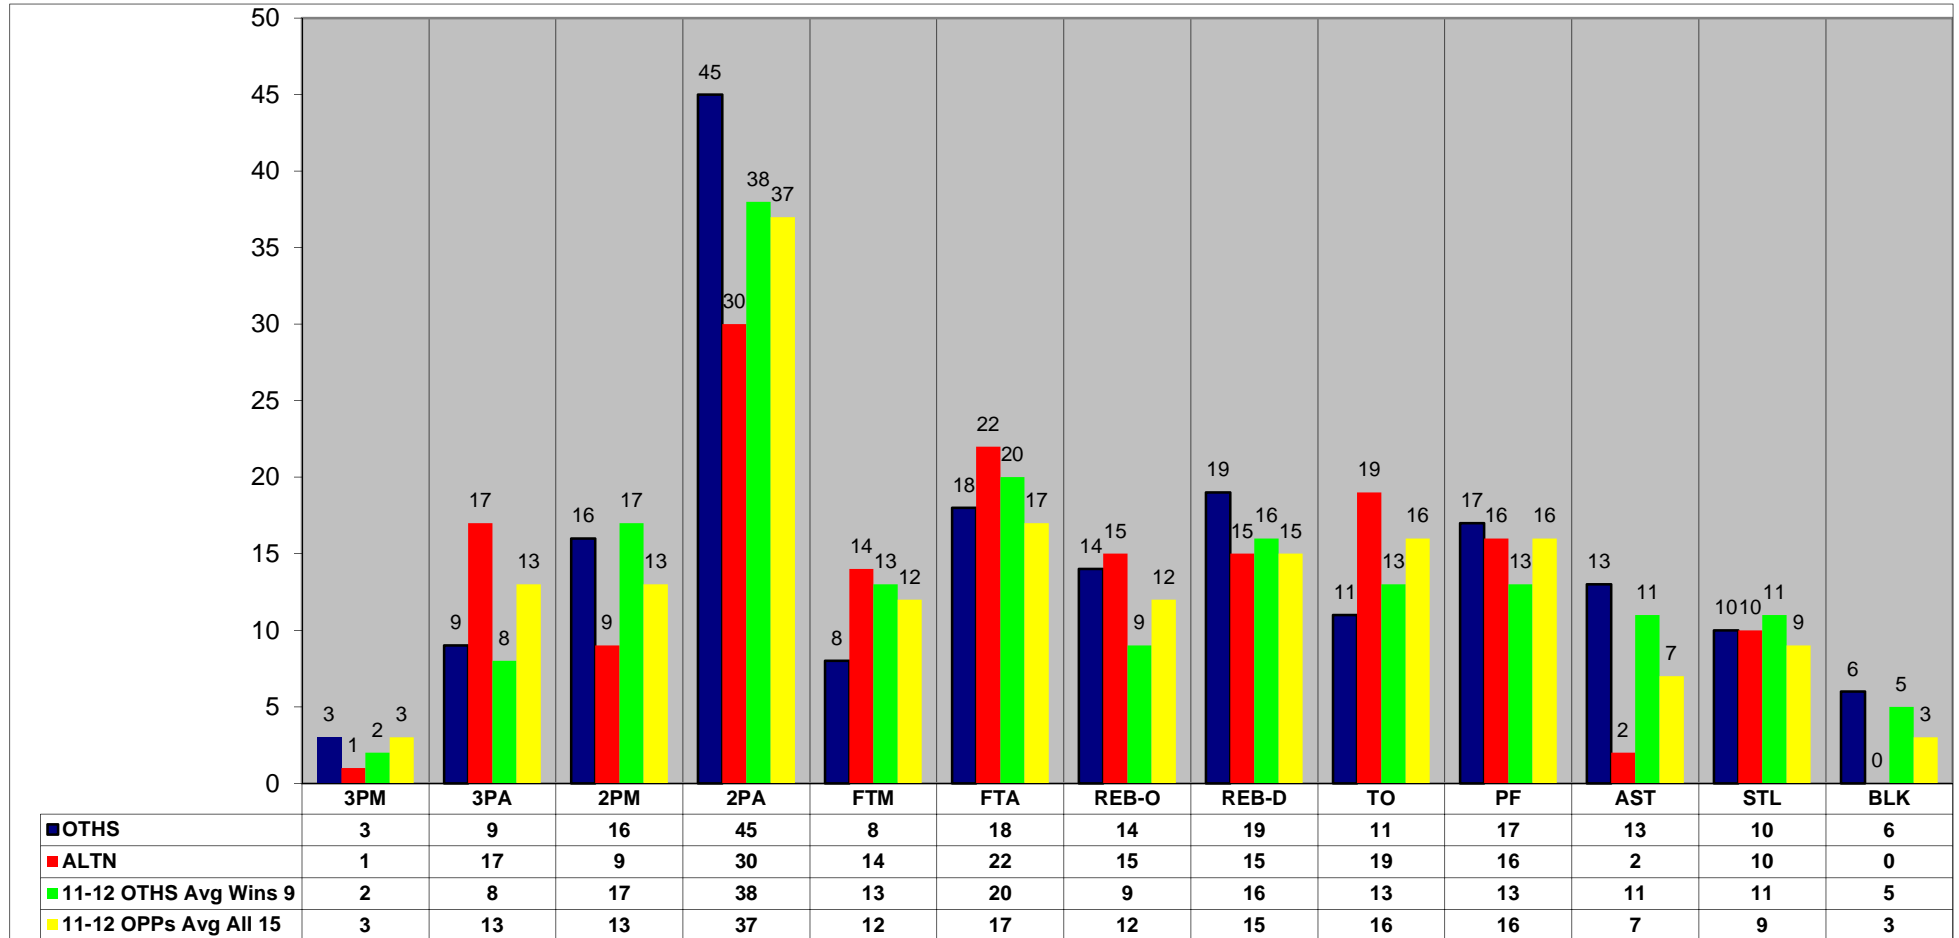

1/14/2012
10:31:15 PM

O'Fallon Lady Panthers Basketball

Report: 09
Game Summary

Season 11-12 Game 15

Team Statistics

	<----- ALTN ----->				<----- OTHS ----->				
	1st H	2nd H	Total	Pct	1st H	2nd H	Total	Pct	Diff
Scoring	12	23	35		29	20	49		+ 14
3 Point FGM-FGA	1-6	0-11	1-17	6%	2-8	1-1	3-9	33%	+ 2
2 Point FGM-FGA	2-17	7-13	9-30	30%	9-19	7-26	16-45	36%	+ 7
Totals FGM-FGA	3-23	7-24	10-47	21%	11-27	8-27	19-54	35%	+ 9
Free Throws FTM-FTA	5-8	9-14	14-22	64%	5-9	3-9	8-18	44%	- 6
Rebounds	16	14	30		16	17	33		+ 3
Offensive	6	9	15		4	10	14		- 1
Defensive	10	5	15		12	7	19		+ 4
Turnovers	12	7	19		4	7	11		+ 8
Assists	1	1	2		8	5	13		+ 11
Assists\Turnover Ratio	.1	.1	.1		2.0	.7	1.2		+ 1.1
Steals	3	7	10		5	5	10		Even
Blocks					5	1	6		+ 6
Charges									Even
Fouls	9	7	16		6	11	17		N/A

Player Statistics

	Pts			Rebs			Rebs								
	1st H	2nd H	Total	3's	2's	FT's	OFF	DEF	Total	AST	TO	STL	BLK	CHG	PF
ALTN															
23 Ballinger, Ke'ana	2	6	8	0-2	3-7	2-3	1	1	2		2				3
01 Holmes, Anita				0-1	0-0	0-0	1		1						
15 Huelsmann, Chloe				0-0	0-1	0-0	1	1	2						
02 Maher, Natalee		2	2	0-4	1-2	0-0	2		2		2	1			2
25 Pigeo, Indeya	2	8	10	0-2	2-6	6-9	5	6	11		4	5			1
04 Terrell, Amber	5		5	0-0	1-4	3-4	3	5	8	1	5	1			3
21 Thomas, Dominique	3	2	5	1-3	1-5	0-0	1	1	2	1	3	1			4
22 Walker, Erica		5	5	0-5	1-5	3-6	1	1	2		3	2			3
OTHS															
03 Bonds, Jasmine	2	1	3	0-0	0-4	3-4	1		1		2				3
20 Butler, Kendall	5		5	0-0	2-2	1-2		3	3	2	1	1			2
22 Eccher, Athena	6	2	8	0-0	4-7	0-0	2	1	3						1
13 Gaddy, Eshara		4	4	0-0	2-5	0-0	2	1	3		1	1			
40 Ham, Victoria		2	2	0-0	1-1	0-0		1	1		1				1
25 Jones, Ciara		4	4	0-1	2-7	0-1	1	1	2	3	3	2			2
34 Kendall, Kaitlin	5		5	1-4	1-5	0-2		2	2	4		1	1		3
32 Klingelhofer, Taylor	7	3	10	2-4	1-4	2-2		2	2	3	1	4			1
42 Mister, Jocastia				0-0	0-1	0-2	1	1	2						1
44 Roustio, Katie	2		2	0-0	1-2	0-3	1	4	5	1			5		1
30 Underwood, Taylor	2	4	6	0-0	2-6	2-2	2	3	5		2	1			2
23 Veach, Mariellen				0-0	0-1	0-0	4		4