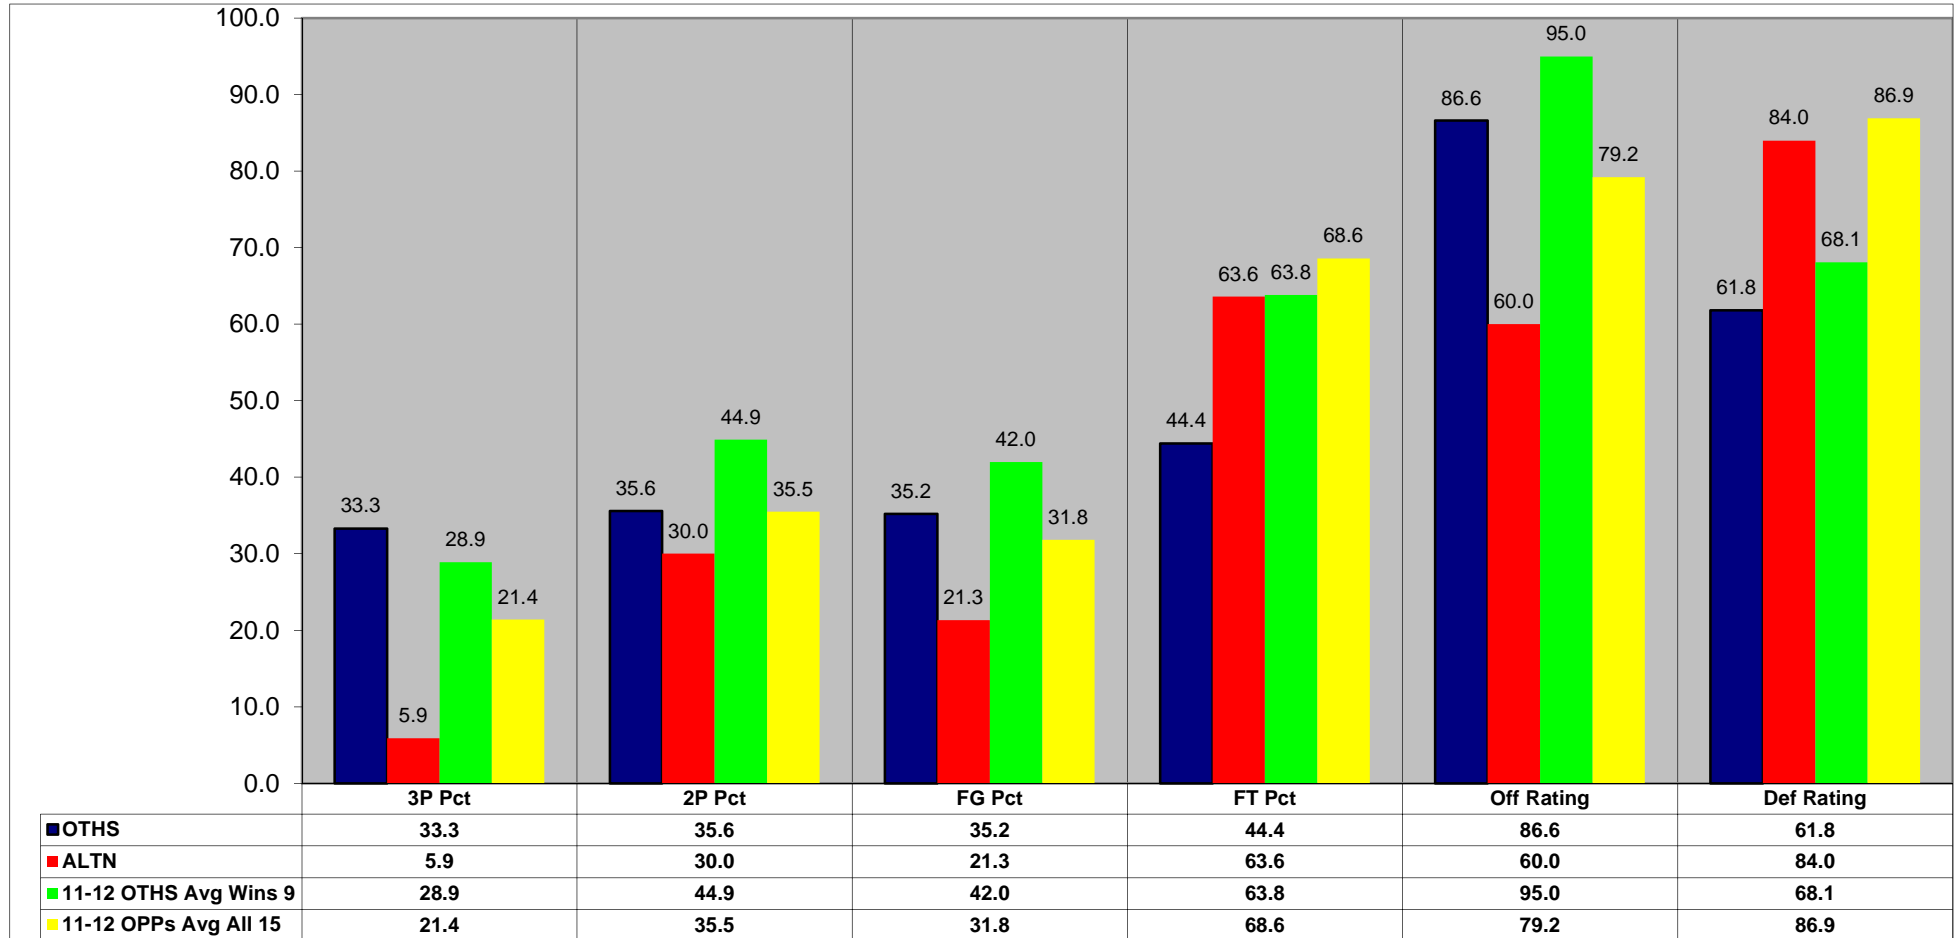

1/14/2012
10:31:09 PM

O'Fallon Lady Panthers Basketball

Report: 09
Half Time Stats

Season 11-12 Game 15

Team Statistics

	<----- ALTN ----->			<----- OTHS ----->					
	Qtr 1	Qtr 2	Total	Pct	Qtr 1	Qtr 2	Total	Pct	Diff
Scoring	7	5	12		11	18	29		+ 17
3 Point FGM-FGA	0-2	1-4	1-6	17%	1-5	1-3	2-8	25%	+ 1
2 Point FGM-FGA	2-12	0-5	2-17	12%	3-8	6-11	9-19	47%	+ 7
Totals FGM-FGA	2-14	1-9	3-23	13%	4-13	7-14	11-27	41%	+ 8
Free Throws FTM-FTA	3-4	2-4	5-8	63%	2-4	3-5	5-9	56%	Even
Rebounds	12	4	16		7	9	16		Even
Offensive	5	1	6		1	3	4		- 2
Defensive	7	3	10		6	6	12		+ 2
Turnovers	5	7	12		2	2	4		+ 8
Assists	1		1		3	5	8		+ 7
Assists\Turnover Ratio	.2	.0	.1		1.5	2.5	2.0		+ 1.9
Steals	1	2	3		2	3	5		+ 2
Blocks					3	2	5		+ 5
Charges									Even
Fouls	4	5	9		3	3	6		N/A

Player Statistics

	Pts	Pts	Pts				Rebs	Rebs	Rebs						
ALTN	Qtr 1	Qtr 2	Total	3's	2's	FT's	OFF	DEF	Total	AST	TO	STL	BLK	CHG	PF
23 Ballinger, Ke'ana	2		2	0-0	1-5	0-0	1		1		1				1
15 Huelsmann, Chloe				0-0	0-1	0-0	1	1	2						
02 Maher, Natalee				0-2	0-1	0-0	1		1		1				2
25 Pigeo, Indeya		2	2	0-2	0-3	2-4	1	3	4		1	1			1
04 Terrell, Amber	5		5	0-0	1-2	3-4	2	5	7	1	4	1			2
21 Thomas, Dominique		3	3	1-1	0-4	0-0		1	1		3				2
22 Walker, Erica				0-1	0-1	0-0					2	1			1
OTHS															
03 Bonds, Jasmine		2	2	0-0	0-0	2-2									
20 Butler, Kendall	4	1	5	0-0	2-2	1-2		3	3			1			1
22 Eccher, Athena		6	6	0-0	3-4	0-0	1		1						1
40 Ham, Victoria				0-0	0-0	0-0					1				
25 Jones, Ciara				0-1	0-4	0-0	1		1	2		1			
34 Kendall, Kaitlin	3	2	5	1-4	1-3	0-2		2	2	3					2
32 Klingelhofer, Taylor	4	3	7	1-3	1-3	2-2		2	2	2	1	3			
44 Roustio, Katie		2	2	0-0	1-1	0-1	1	4	5	1				5	
30 Underwood, Taylor		2	2	0-0	1-2	0-0	1	1	2		2				2