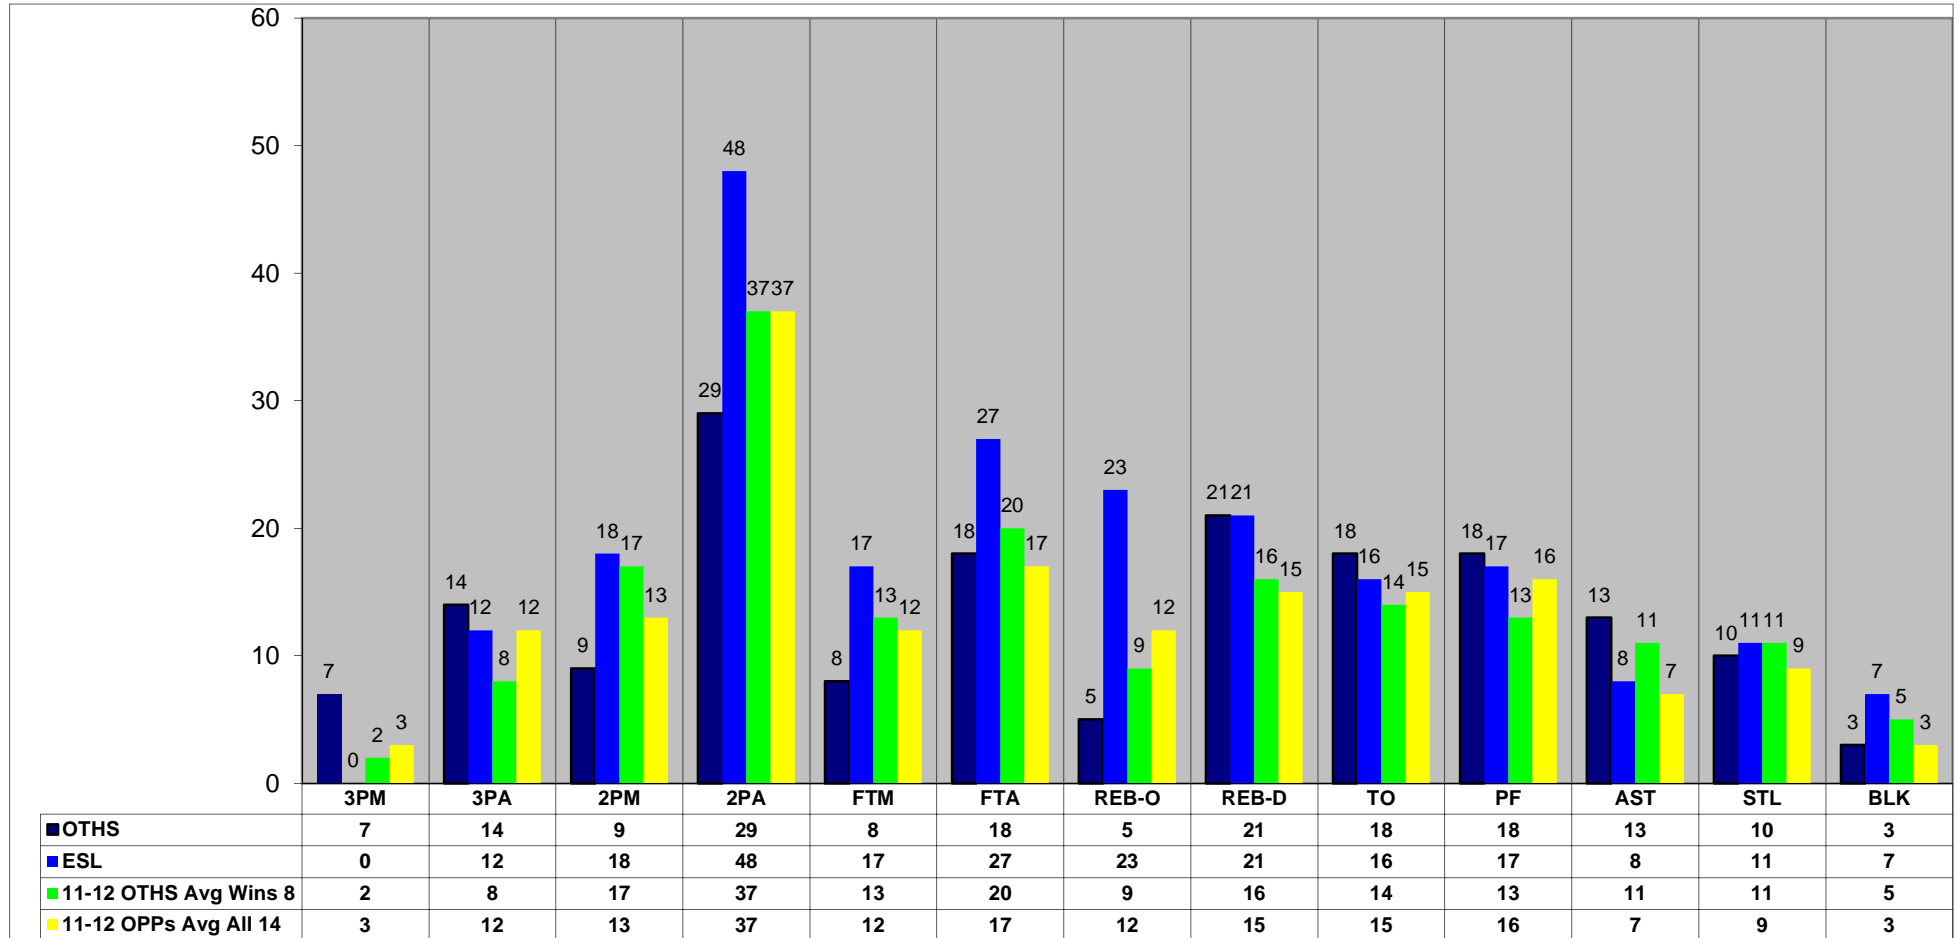

1/12/2012
11:01:51 PM

O'Fallon Lady Panthers Basketball

Report: 09
Game Summary

Season 11-12 Game 14

Team Statistics	ESL				OTHS										
	1st H	2nd H	Total	Pct	1st H	2nd H	Total	Pct	Diff						
Scoring	18	35	53		24	23	47		- 6						
3 Point FGM-FGA	0-8	0-4	0-12	0%	4-5	3-9	7-14	50%	+ 7						
2 Point FGM-FGA	7-27	11-21	18-48	38%	3-15	6-14	9-29	31%	- 9						
Totals FGM-FGA	7-35	11-25	18-60	30%	7-20	9-23	16-43	37%	- 2						
Free Throws FTM-FTA	4-8	13-19	17-27	63%	6-12	2-6	8-18	44%	- 9						
Rebounds	24	20	44		16	10	26		- 18						
Offensive	13	10	23		3	2	5		- 18						
Defensive	11	10	21		13	8	21		Even						
Turnovers	9	7	16		7	11	18		- 2						
Assists	3	5	8		6	7	13		+ 5						
Assists\Turnover Ratio	.3	.7	.5		.9	.6	.7		+ .2						
Steals	4	7	11		6	4	10		- 1						
Blocks	3	4	7		2	1	3		- 4						
Charges									Even						
Fouls	8	9	17		6	12	18		N/A						
Player Statistics	Pts	Pts	Pts				Rebs	Rebs	Rebs						
ESL	1st H	2nd H	Total	3's	2's	FT's	OFF	DEF	Total	AST	TO	STL	BLK	CHG	PF
21 Anderson, Tyler				0-0	0-2	0-0	1		1						
12 Brown, Anessia				0-2	0-0	0-0		1	1	1	1				3
04 Buford, Zsaqueline		2	2	0-4	0-1	2-4	1		1	1	2	1			1
22 Cox, Toneisha	1	3	4	0-2	0-6	4-6	3	5	8	2	1	1	1		1
32 Elbert, Petra	2	14	16	0-3	5-16	6-6	6	2	8	3	4	1	3		1
10 Green, Kerryonna				0-0	0-0	0-0		1	1						
11 Hardy, LaShawnora		5	5	0-0	2-4	1-2	2		2		2	2			3
33 Holmes, Davionne				0-1	0-1	0-0	2	1	3		1				1
44 Howard, Joyeshia	15	11	26	0-0	11-18	4-9	8	11	19		3	6	3		5
21 Johnson, Dymown				0-0	0-0	0-0				1	2				1
10 McFarland, Tiara				0-0	0-0	0-0									1
OTHS															
20 Butler, Kendall	2	2	4	0-1	1-5	2-5	1	1	2	2	2				2
40 Ham, Victoria	2		2	0-0	1-1	0-0		2	2		1				2
25 Jones, Ciara		3	3	1-1	0-0	0-1				4	2	2			2
34 Kendall, Kaitlin	7	7	14	2-6	3-9	2-3		6	6		2	3	2		5
32 Klingelhofer, Taylor	13	6	19	4-6	2-5	3-6	1		1	3	5	2			2
44 Roustio, Katie				0-0	0-5	0-1	1	7	8	2	2	3	1		4
00 Team, Unassigned				0-0	0-0	0-0					1				
30 Underwood, Taylor		5	5	0-0	2-4	1-2	2	5	7	2	3				1