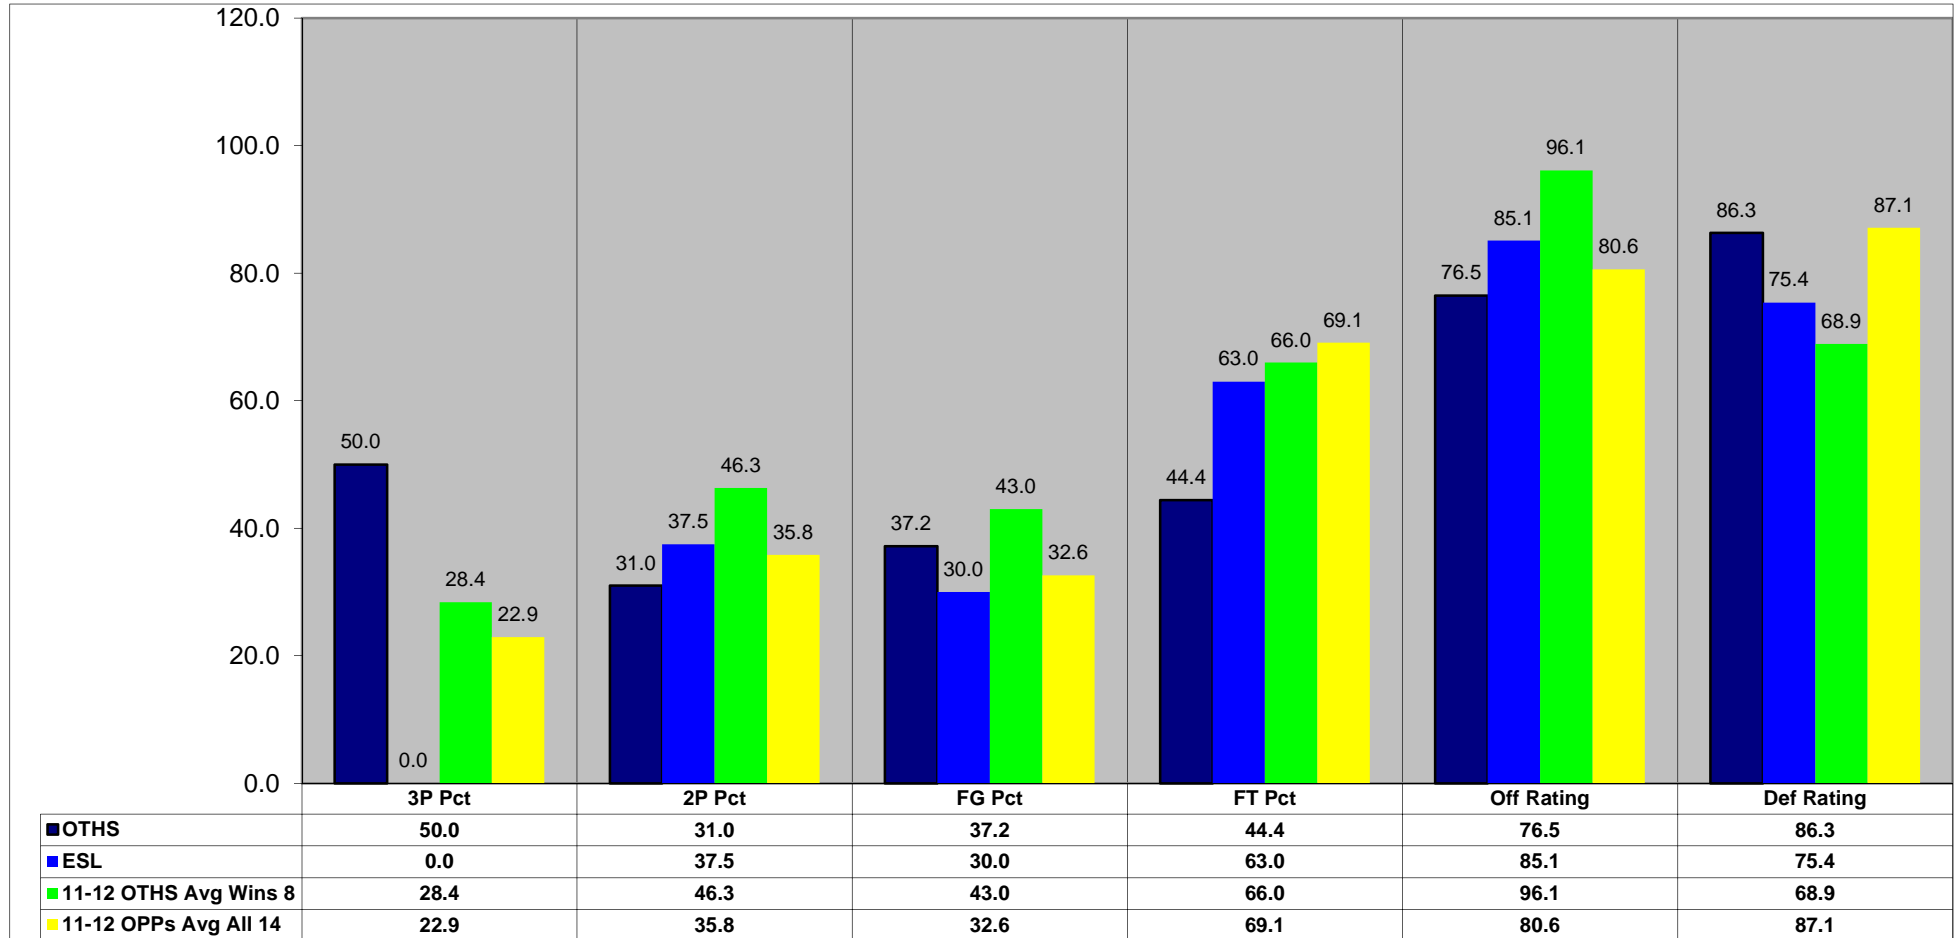

1/12/2012
11:01:50 PM

O'Fallon Lady Panthers Basketball

Report: 09
Half Time Stats

Season 11-12 Game 14

Team Statistics

	ESL			OTHS					
	Qtr 1	Qtr 2	Total	Pct	Qtr 1	Qtr 2	Total	Pct	Diff
Scoring	11	7	18		9	15	24		+ 6
3 Point FGM-FGA	0-2	0-6	0-8	0%	1-1	3-4	4-5	80%	+ 4
2 Point FGM-FGA	5-19	2-8	7-27	26%	1-10	2-5	3-15	20%	- 4
Totals FGM-FGA	5-21	2-14	7-35	20%	2-11	5-9	7-20	35%	Even
Free Throws FTM-FTA	1-1	3-7	4-8	50%	4-8	2-4	6-12	50%	+ 2
Rebounds	15	9	24		8	8	16		- 8
Offensive	9	4	13		3		3		- 10
Defensive	6	5	11		5	8	13		+ 2
Turnovers	3	6	9		2	5	7		+ 2
Assists	2	1	3		2	4	6		+ 3
Assists\Turnover Ratio	.7	.2	.3		1.0	.8	.9		+ .6
Steals	2	2	4		2	4	6		+ 2
Blocks	2	1	3		1	1	2		- 1
Charges									Even
Fouls	4	4	8		2	4	6		N/A