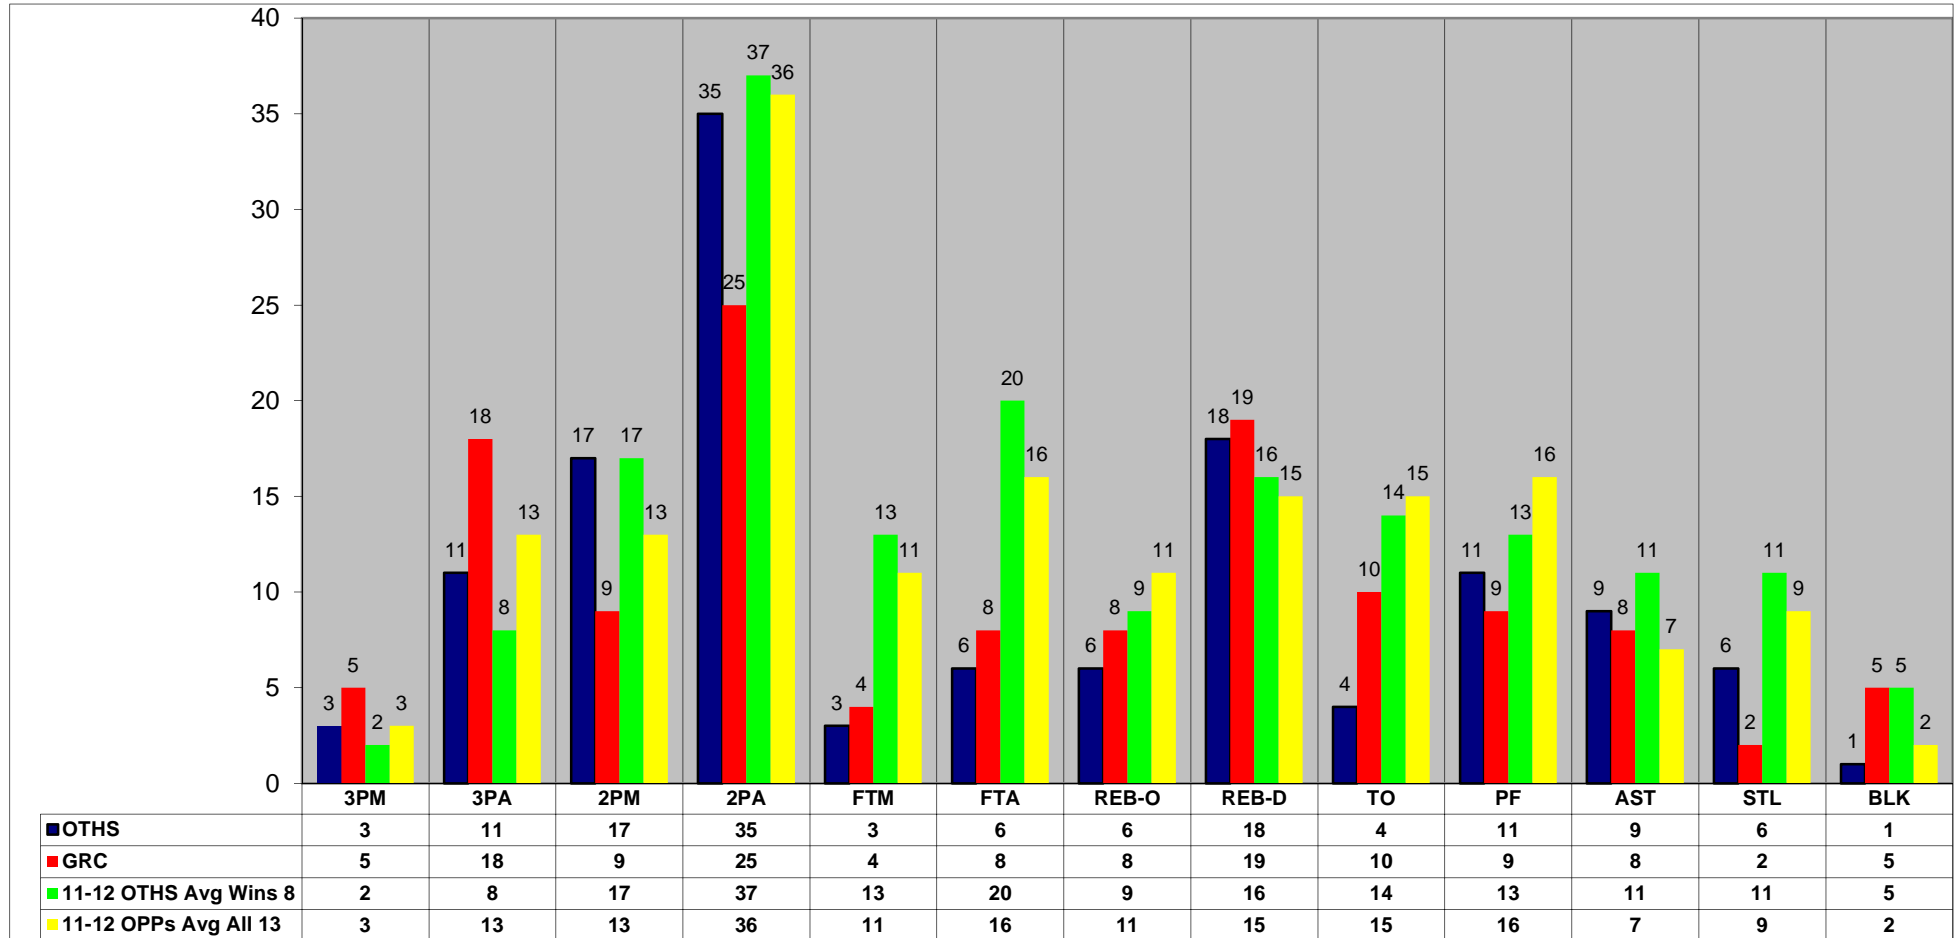

1/10/2012
9:04:45 PM

O'Fallon Lady Panthers Basketball

Report: 09
Game Summary

Season 11-12 Game 13

Team Statistics	<----- OTHS ----->				<----- GRC ----->				Diff						
	1st H	2nd H	Total	Pct	1st H	2nd H	Total	Pct							
Scoring	25	21	46		16	21	37		+ 9						
3 Point FGM-FGA	2-7	1-4	3-11	27%	3-10	2-8	5-18	28%	- 2						
2 Point FGM-FGA	8-19	9-16	17-35	49%	3-9	6-16	9-25	36%	+ 8						
Totals FGM-FGA	10-26	10-20	20-46	43%	6-19	8-24	14-43	33%	+ 6						
Free Throws FTM-FTA	3-4	0-2	3-6	50%	1-2	3-6	4-8	50%	- 1						
Rebounds	11	13	24		13	14	27		- 3						
Offensive	3	3	6		2	6	8		- 2						
Defensive	8	10	18		11	8	19		- 1						
Turnovers	2	2	4		9	1	10		+ 6						
Assists	5	4	9		5	3	8		+ 1						
Assists\Turnover Ratio	2.5	2.0	2.3		.6	3.0	.8		+ 1.4						
Steals	5	1	6			2	2		+ 4						
Blocks		1	1		3	2	5		- 4						
Charges									Even						
Fouls	5	6	11		5	4	9		N/A						
Player Statistics	Pts	Pts	Pts				Rebs	Rebs	Rebs						
GRC	1st H	2nd H	Total	3's	2's	FT's	OFF	DEF	Total	AST	TO	STL	BLK	CHG	PF
14 Levault, Lindsay				0-0	0-0	0-0	1	1	2						
12 Luehmann, Paige	2	8	10	2-10	2-5	0-0		3	3	4	4	1			3
23 Meador, Malori	1		1	0-0	0-1	1-2	1	3	4		1	1	1		1
24 O'Keefe, Natlaie	2	13	15	0-0	6-9	3-6	6	10	16		1		4		3
11 Schaus, Sydney	6		6	2-3	0-5	0-0		1	1	3	3				1
20 Wartenbe, Tatiana	5		5	1-5	1-5	0-0		1	1	1	1				1
OTHS															
05 Butler, Blair				0-0	0-0	0-0				1					
20 Butler, Kendall	5	7	12	2-2	3-6	0-2		6	6		3	2			2
40 Ham, Victoria		2	2	0-0	1-1	0-0	1	1	2	1					
25 Jones, Ciara	2		2	0-1	1-3	0-0		1	1			1			2
34 Kendall, Kaitlin		4	4	0-3	2-3	0-0		2	2	2					1
32 Klingelhoef, Taylor	7		7	1-5	2-4	0-0	1		1	1	1	1			3
44 Roustio, Katie	8	4	12	0-0	5-12	2-2	3	5	8	1		1	1		3
30 Underwood, Taylor	3	4	7	0-0	3-6	1-2	1	2	3	3		1			
23 Veach, Mariellen				0-0	0-0	0-0		1	1						