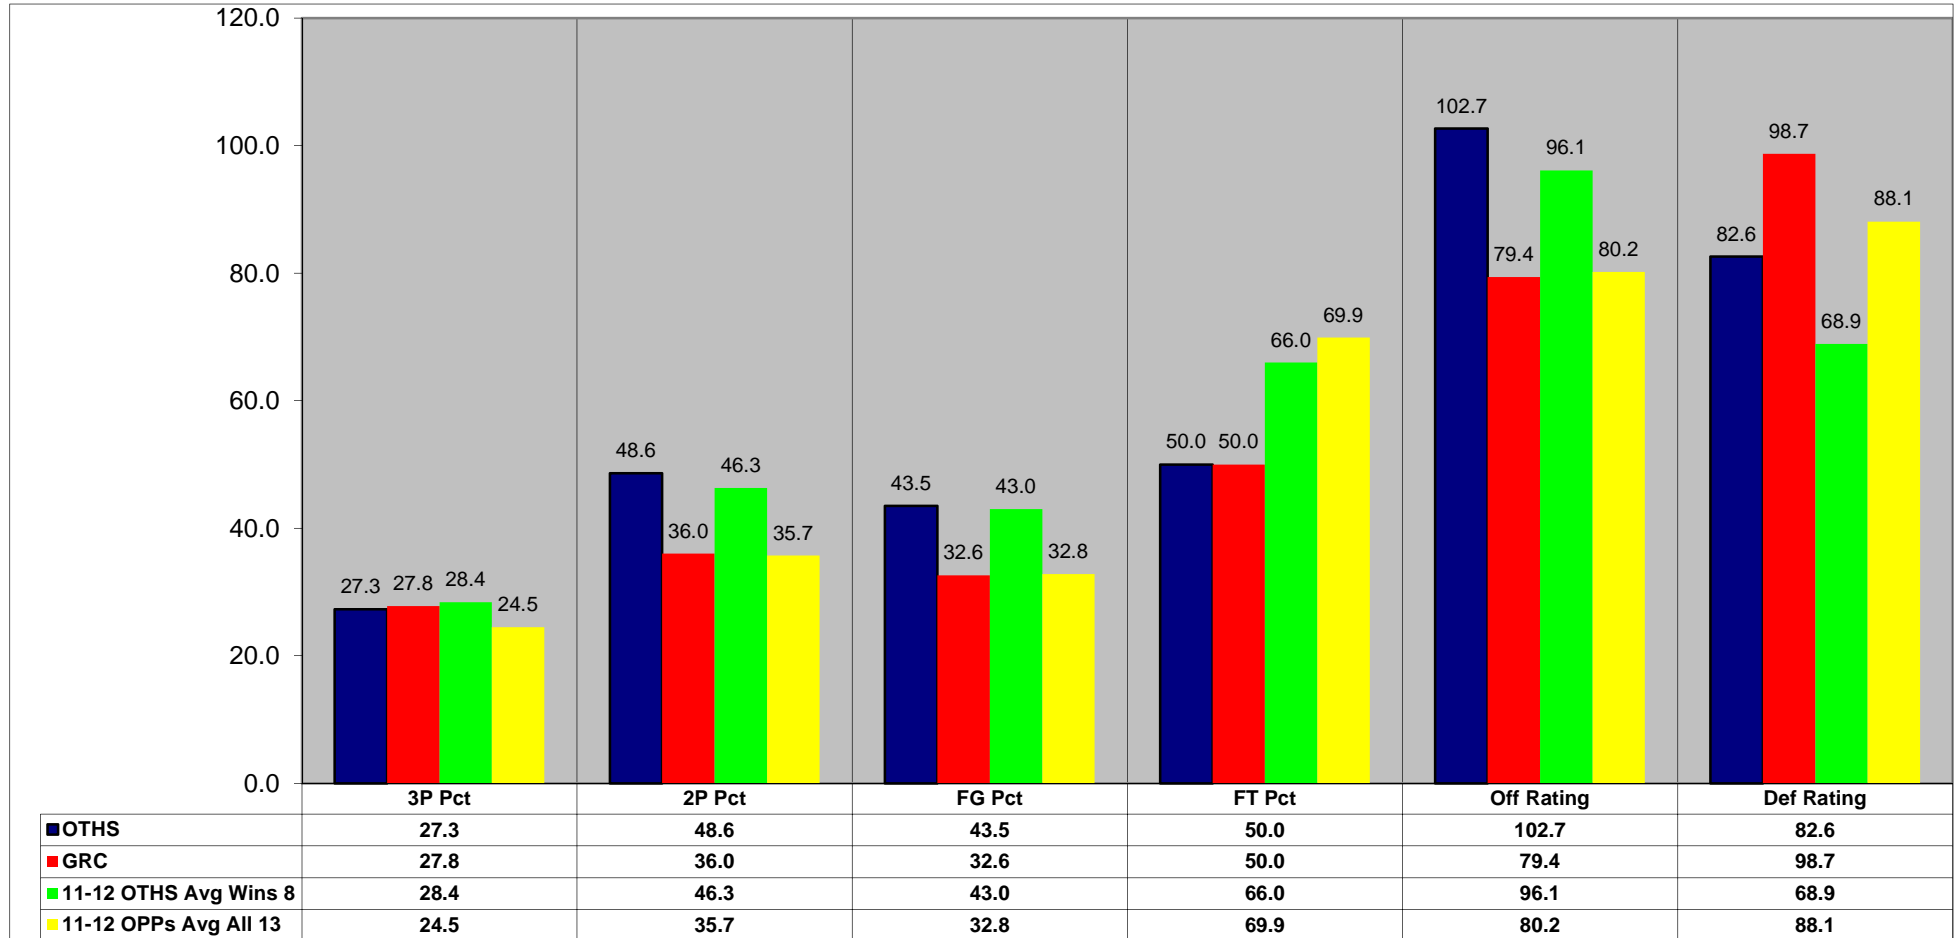

1/10/2012
9:04:43 PM

O'Fallon Lady Panthers Basketball

Report: 09
Half Time Stats

Season 11-12 Game 13

Team Statistics	<----- OTHS ----->				<----- GRC ----->				Diff
	Qtr 1	Qtr 2	Total	Pct	Qtr 1	Qtr 2	Total	Pct	
Scoring	10	15	25		10	6	16		+ 9
3 Point FGM-FGA	0-3	2-4	2-7	29%	2-6	1-4	3-10	30%	- 1
2 Point FGM-FGA	5-12	3-7	8-19	42%	2-3	1-6	3-9	33%	+ 5
Totals FGM-FGA	5-15	5-11	10-26	38%	4-9	2-10	6-19	32%	+ 4
Free Throws FTM-FTA	0-0	3-4	3-4	75%	0-0	1-2	1-2	50%	+ 2
Rebounds	5	6	11		6	7	13		- 2
Offensive	2	1	3			2	2		+ 1
Defensive	3	5	8		6	5	11		- 3
Turnovers	2		2		6	3	9		+ 7
Assists	2	3	5		3	2	5		Even
Assists\Turnover Ratio	1.0		2.5		.5	.7	.6		+ 1.9
Steals	4	1	5						+ 5
Blocks					2	1	3		- 3
Charges									Even
Fouls		5	5		1	4	5		N/A