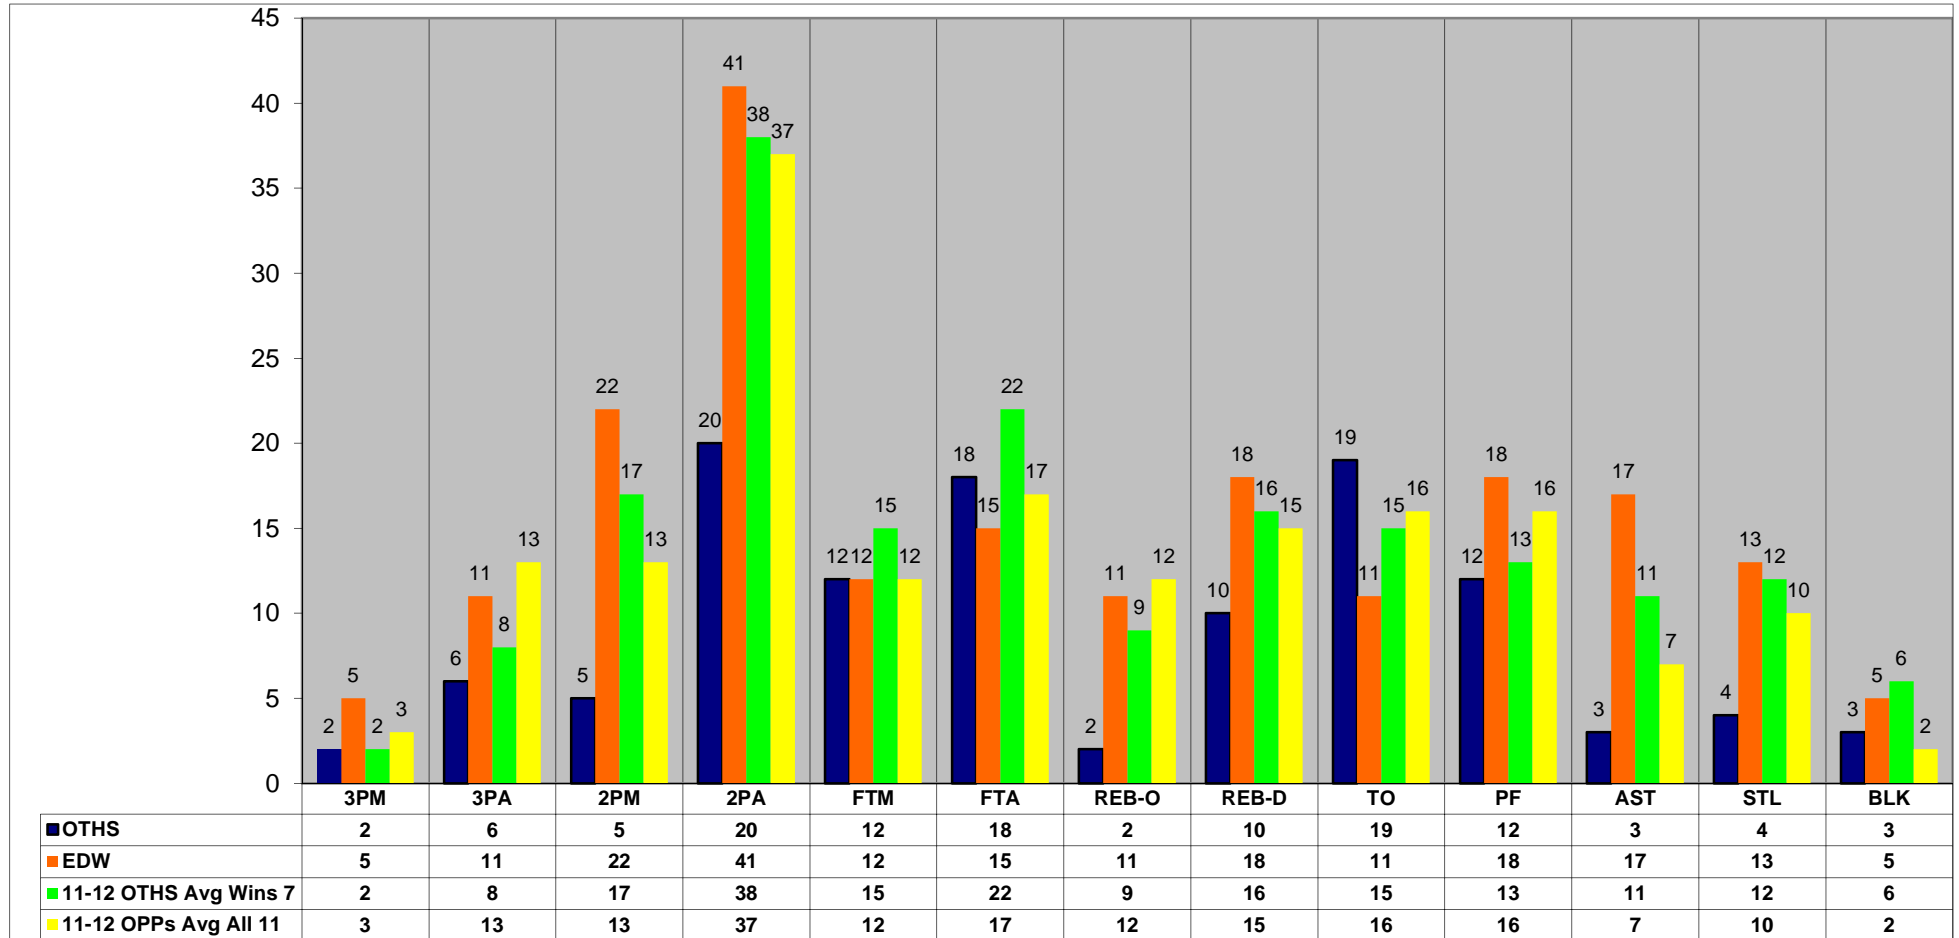

1/5/2012
10:41:23 PM

O'Fallon Lady Panthers Basketball

Report: 09
Half Time Stats

Season 11-12 Game 11

Team Statistics

	EDW				OTHS				
	Qtr 1	Qtr 2	Total	Pct	Qtr 1	Qtr 2	Total	Pct	Diff
Scoring	20	23	43		6	14	20		- 23
3 Point FGM-FGA	3-6	1-1	4-7	57%	1-3	1-2	2-5	40%	- 2
2 Point FGM-FGA	5-12	9-11	14-23	61%	1-4	2-6	3-10	30%	- 11
Totals FGM-FGA	8-18	10-12	18-30	60%	2-7	3-8	5-15	33%	- 13
Free Throws FTM-FTA	1-2	2-2	3-4	75%	1-2	7-9	8-11	73%	+ 5
Rebounds	8	5	13		3	3	6		- 7
Offensive	4		4			1	1		- 3
Defensive	4	5	9		3	2	5		- 4
Turnovers		3	3		4	4	8		- 5
Assists	6	5	11			2	2		- 9
Assists\Turnover Ratio		1.7	3.7		.0	.5	.3		- 3.5
Steals	1	3	4			1	1		- 3
Blocks	1	1	2		1		1		- 1
Charges									Even
Fouls	2	8	10		1	4	5		N/A