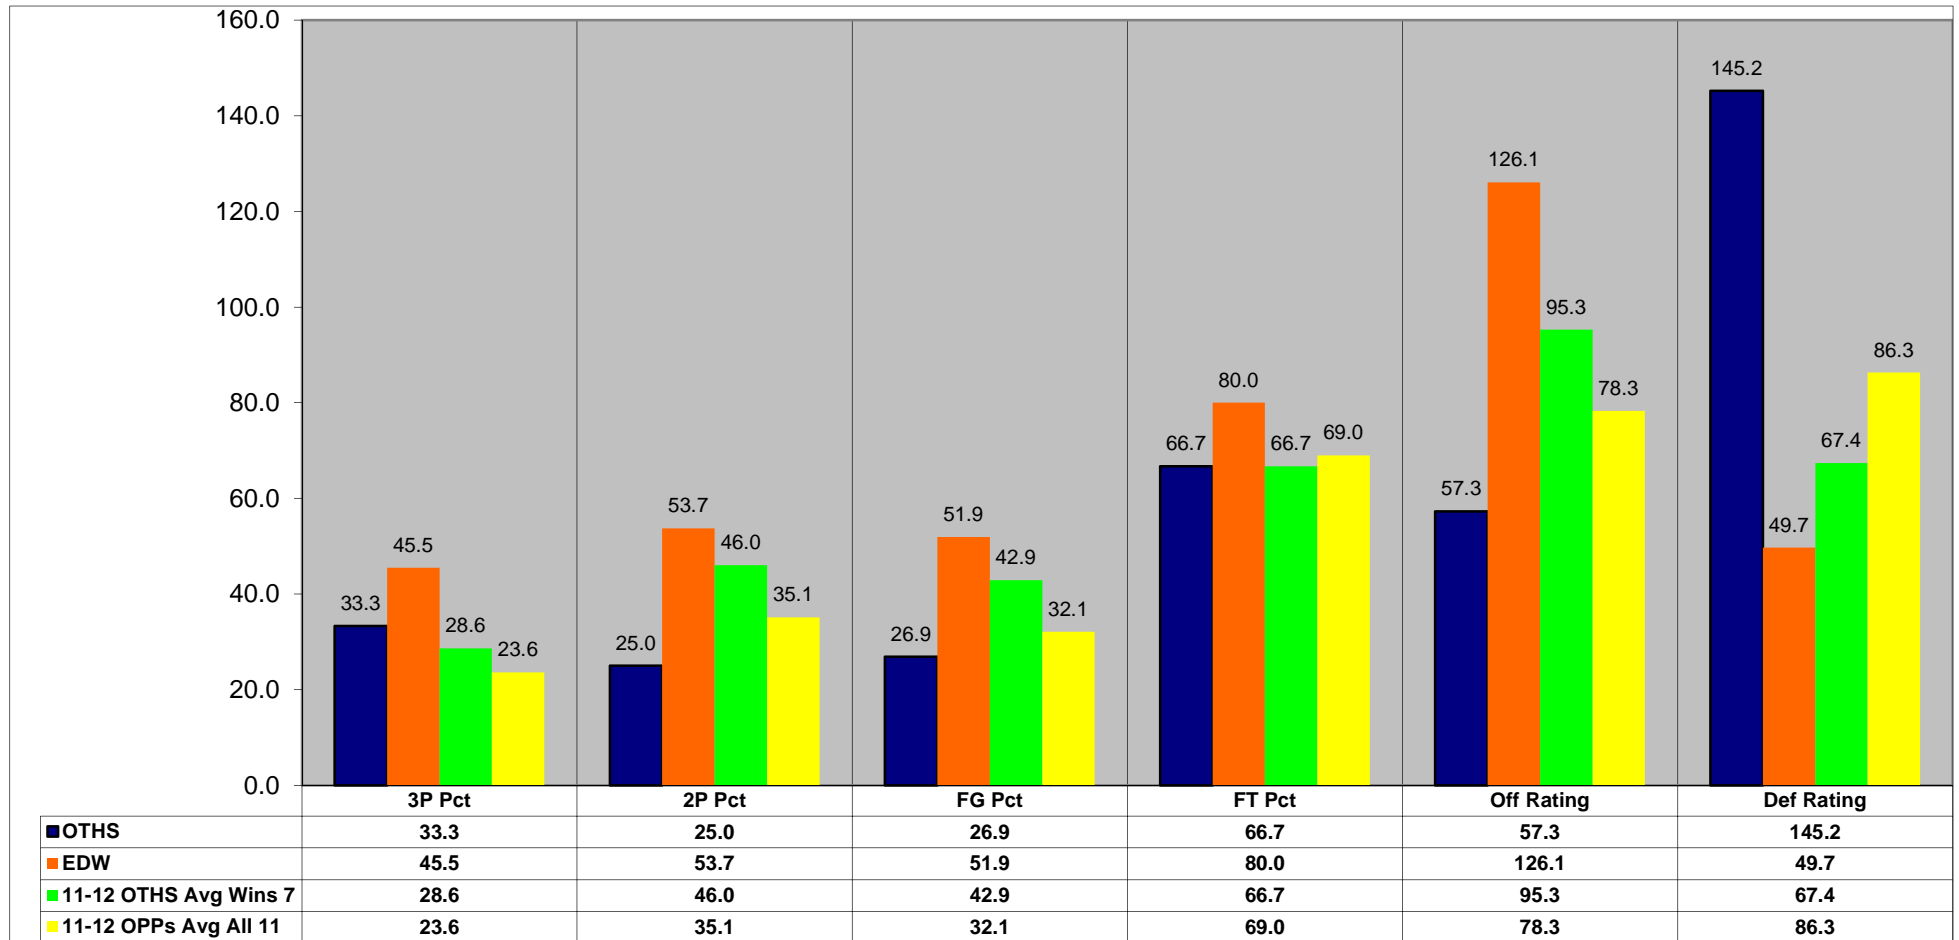

1/5/2012
10:41:23 PM

O'Fallon Lady Panthers Basketball

Report: 09
Half Time Stats

Season 11-12 Game 11

Team Statistics

	EDW				OTHS				
	Qtr 1	Qtr 2	Total	Pct	Qtr 1	Qtr 2	Total	Pct	Diff
Scoring	20	23	43		6	14	20		- 23
3 Point FGM-FGA	3-6	1-1	4-7	57%	1-3	1-2	2-5	40%	- 2
2 Point FGM-FGA	5-12	9-11	14-23	61%	1-4	2-6	3-10	30%	- 11
Totals FGM-FGA	8-18	10-12	18-30	60%	2-7	3-8	5-15	33%	- 13
Free Throws FTM-FTA	1-2	2-2	3-4	75%	1-2	7-9	8-11	73%	+ 5
Rebounds	8	5	13		3	3	6		- 7
Offensive	4		4			1	1		- 3
Defensive	4	5	9		3	2	5		- 4
Turnovers		3	3		4	4	8		- 5
Assists	6	5	11			2	2		- 9
Assists\Turnover Ratio		1.7	3.7		.0	.5	.3		- 3.5
Steals	1	3	4			1	1		- 3
Blocks	1	1	2		1		1		- 1
Charges									Even
Fouls	2	8	10		1	4	5		N/A