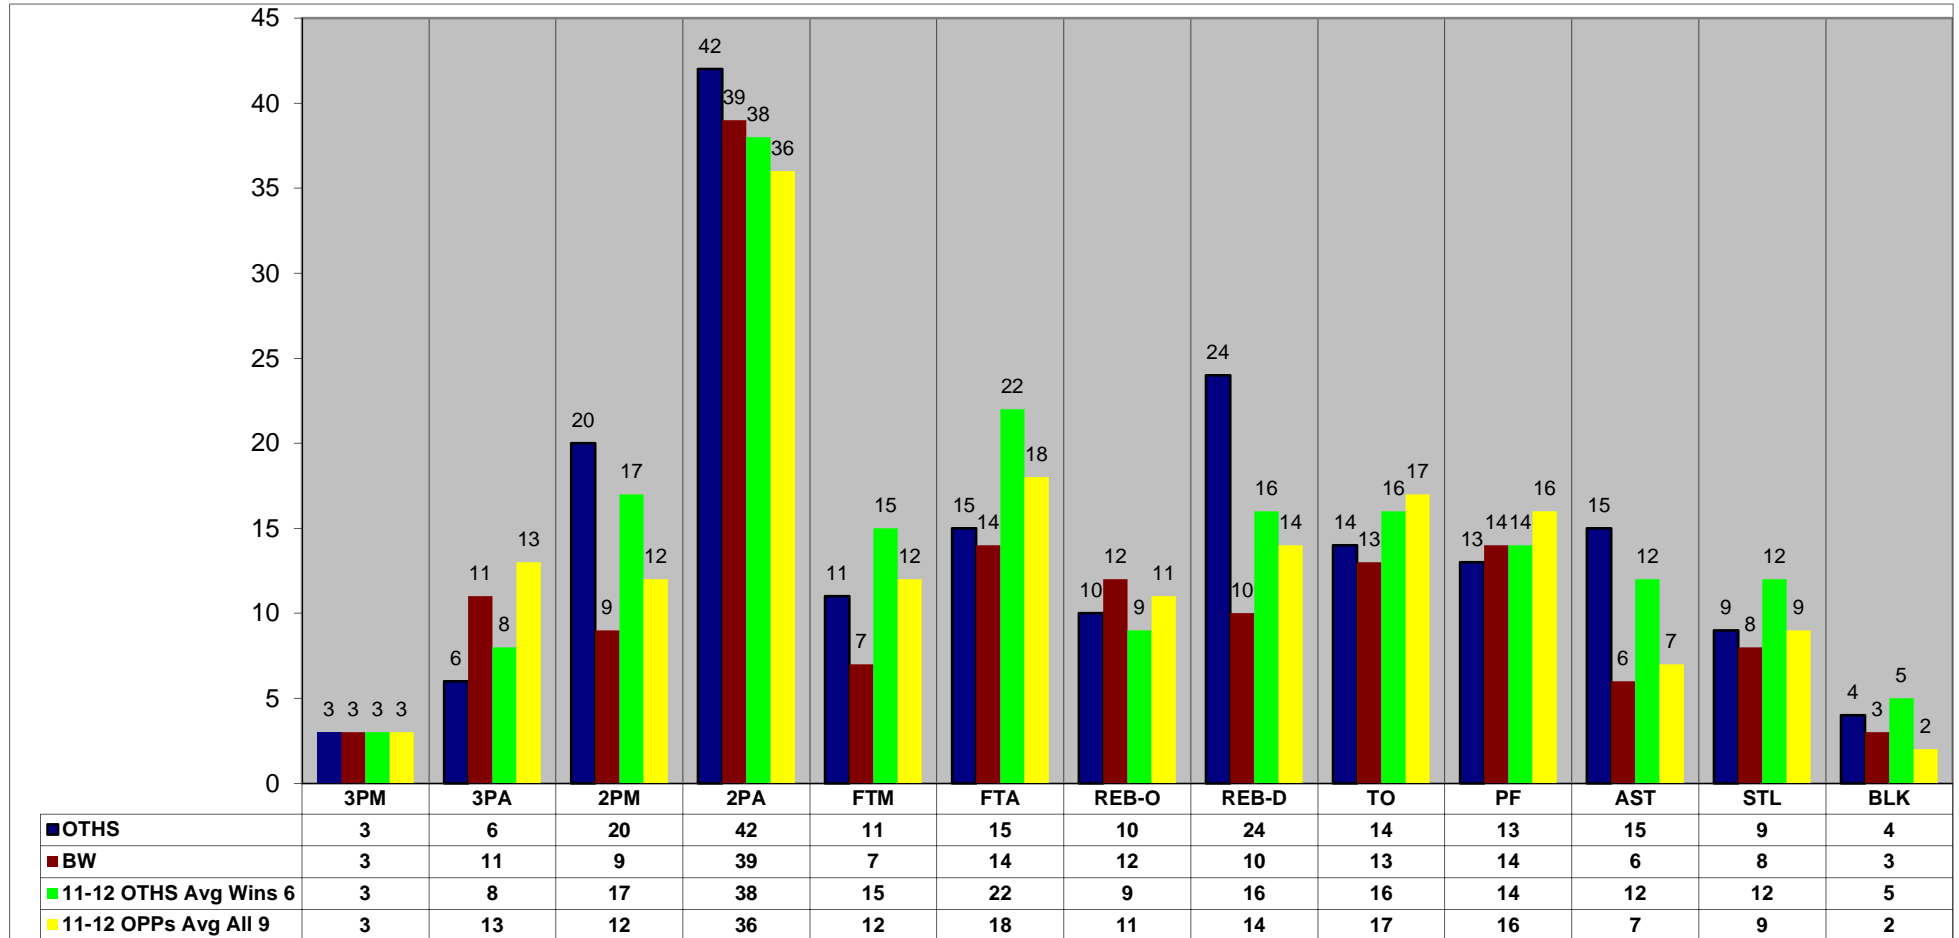

12/29/2011  
1:06:56 PM

O'Fallon Lady Panthers Basketball

Report: 09  
Game Summary

Season 11-12 Game 9

Team Statistics	BW				OTHS				Diff						
	1st H	2nd H	Total	Pct	1st H	2nd H	Total	Pct							
Scoring	16	18	34		22	38	60		+ 26						
3 Point FGM-FGA	1-5	2-6	3-11	27%	1-3	2-3	3-6	50%	Even						
2 Point FGM-FGA	6-19	3-20	9-39	23%	8-23	12-19	20-42	48%	+ 11						
Totals FGM-FGA	7-24	5-26	12-50	24%	9-26	14-22	23-48	48%	+ 11						
Free Throws FTM-FTA	1-4	6-10	7-14	50%	3-5	8-10	11-15	73%	+ 4						
Rebounds	12	10	22		15	19	34		+ 12						
Offensive	5	7	12		5	5	10		- 2						
Defensive	7	3	10		10	14	24		+ 14						
Turnovers	7	6	13		7	7	14		- 1						
Assists	2	4	6		7	8	15		+ 9						
Assists\Turnover Ratio	.3	.7	.5		1.0	1.1	1.1		+ .6						
Steals	4	4	8		3	6	9		+ 1						
Blocks	3		3		1	3	4		+ 1						
Charges									Even						
Fouls	5	9	14		6	7	13		N/A						
Player Statistics	Pts	Pts	Pts				Rebs	Rebs	Rebs						
BW	1st H	2nd H	Total	3's	2's	FT's	OFF	DEF	Total	AST	TO	STL	BLK	CHG	PF
32 Beatty, Alexandra				0-0	0-0	0-0		1	1		1				1
24 Becker, Emily	3		3	1-2	0-4	0-0		1	1	1	1	2	1		2
13 Berry, Imani	3		3	0-1	1-9	1-2	5	2	7		1	3			
23 Berry, Jasmine				0-0	0-2	0-0				3	1				
11 Cochran, Asia		4	4	0-0	0-6	4-6	2		2	1	2	2			2
31 Cooper, Jesheon				0-0	0-4	0-2	1	2	3	1	1				1
21 Day, Claudette				0-0	0-2	0-2	1	1	2		3		1		2
04 Enlow, Diamond	2	3	5	1-6	1-3	0-0	2	1	3		1				1
01 Farley, Casey		3	3	1-2	0-0	0-0									
14 Slimack, Hannah				0-0	0-0	0-0					1				1
25 Voegtle, Samantha	8	8	16	0-0	7-9	2-2	1	2	3		1	1	1		4
OTHS															
03 Bonds, Jasmine				0-0	0-0	0-0	1		1	1					
05 Butler, Blair		1	1	0-0	0-2	1-2									
20 Butler, Kendall	2	5	7	0-0	3-5	1-2	2	2	4		1	1			1
22 Eccher, Athena				0-0	0-1	0-0									
13 Gaddy, Eshara				0-0	0-2	0-0	1	1	2	1					
40 Ham, Victoria		4	4	0-0	1-6	2-2	3	5	8	1	3	1			2
25 Jones, Ciara	8	6	14	0-0	6-9	2-3	1	2	3	2	1	2			4
34 Kendall, Kaitlin	5	5	10	2-5	2-3	0-0	1	4	5	4	1		1		
32 Klingelhofer, Taylor	4	9	13	1-1	4-6	2-2	1	3	4	5	4	2			
42 Mister, Jocastia		4	4	0-0	2-2	0-0		2	2		1	1			1
44 Roustio, Katie	3	2	5	0-0	2-5	1-2		1	1		1		3		3
30 Underwood, Taylor		2	2	0-0	0-1	2-2		4	4	1	2	2			2