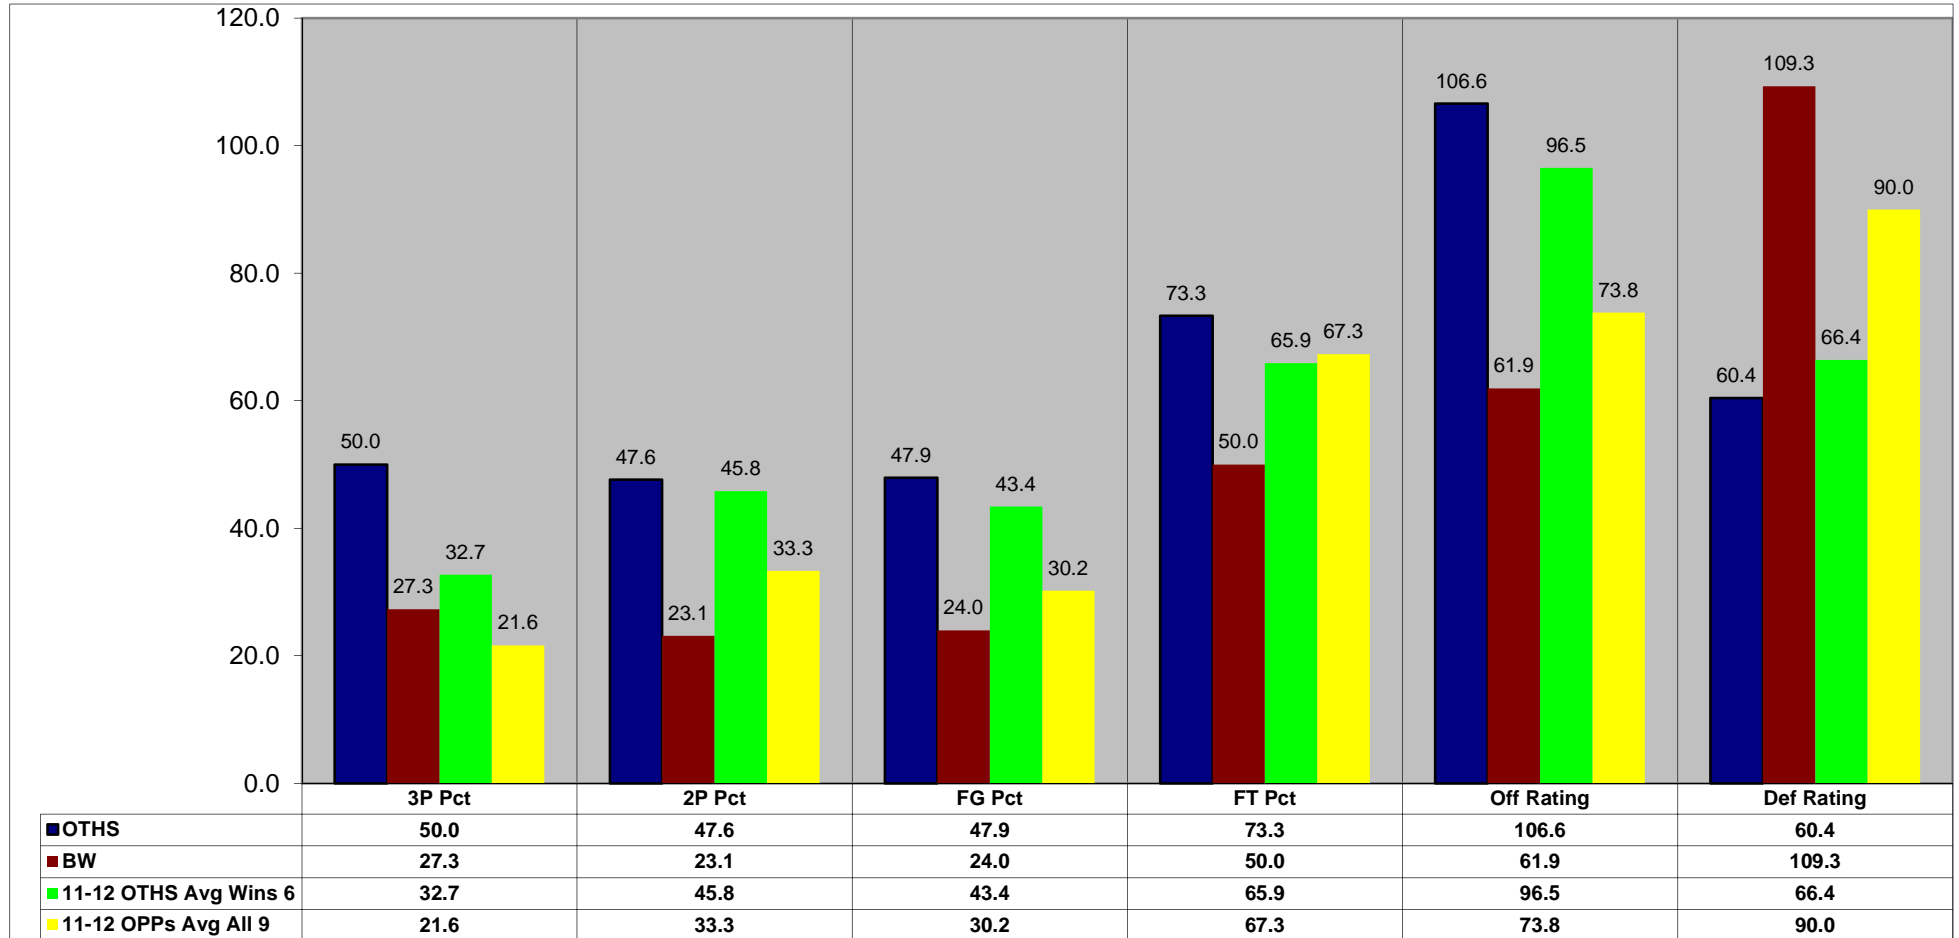

12/29/2011  
1:06:56 PM

O'Fallon Lady Panthers Basketball

Report: 09  
Game Summary

Season 11-12 Game 9

Team Statistics	BW				OTHS				Diff						
	1st H	2nd H	Total	Pct	1st H	2nd H	Total	Pct							
Scoring	16	18	34		22	38	60		+ 26						
3 Point FGM-FGA	1-5	2-6	3-11	27%	1-3	2-3	3-6	50%	Even						
2 Point FGM-FGA	6-19	3-20	9-39	23%	8-23	12-19	20-42	48%	+ 11						
Totals FGM-FGA	7-24	5-26	12-50	24%	9-26	14-22	23-48	48%	+ 11						
Free Throws FTM-FTA	1-4	6-10	7-14	50%	3-5	8-10	11-15	73%	+ 4						
Rebounds	12	10	22		15	19	34		+ 12						
Offensive	5	7	12		5	5	10		- 2						
Defensive	7	3	10		10	14	24		+ 14						
Turnovers	7	6	13		7	7	14		- 1						
Assists	2	4	6		7	8	15		+ 9						
Assists\Turnover Ratio	.3	.7	.5		1.0	1.1	1.1		+ .6						
Steals	4	4	8		3	6	9		+ 1						
Blocks	3		3		1	3	4		+ 1						
Charges									Even						
Fouls	5	9	14		6	7	13		N/A						
Player Statistics	Pts	Pts	Pts				Rebs	Rebs	Rebs						
BW	1st H	2nd H	Total	3's	2's	FT's	OFF	DEF	Total	AST	TO	STL	BLK	CHG	PF
32 Beatty, Alexandra				0-0	0-0	0-0		1	1		1				1
24 Becker, Emily	3		3	1-2	0-4	0-0		1	1	1	1	2	1		2
13 Berry, Imani	3		3	0-1	1-9	1-2	5	2	7		1	3			
23 Berry, Jasmine				0-0	0-2	0-0				3	1				
11 Cochran, Asia		4	4	0-0	0-6	4-6	2		2	1	2	2			2
31 Cooper, Jesheon				0-0	0-4	0-2	1	2	3	1	1				1
21 Day, Claudette				0-0	0-2	0-2	1	1	2		3		1		2
04 Enlow, Diamond	2	3	5	1-6	1-3	0-0	2	1	3		1				1
01 Farley, Casey		3	3	1-2	0-0	0-0									
14 Slimack, Hannah				0-0	0-0	0-0					1				1
25 Voegtle, Samantha	8	8	16	0-0	7-9	2-2	1	2	3		1	1	1		4
OTHS															
03 Bonds, Jasmine				0-0	0-0	0-0	1		1	1					
05 Butler, Blair		1	1	0-0	0-2	1-2									
20 Butler, Kendall	2	5	7	0-0	3-5	1-2	2	2	4		1	1			1
22 Eccher, Athena				0-0	0-1	0-0									
13 Gaddy, Eshara				0-0	0-2	0-0	1	1	2	1					
40 Ham, Victoria		4	4	0-0	1-6	2-2	3	5	8	1	3	1			2
25 Jones, Ciara	8	6	14	0-0	6-9	2-3	1	2	3	2	1	2			4
34 Kendall, Kaitlin	5	5	10	2-5	2-3	0-0	1	4	5	4	1		1		
32 Klingelhofer, Taylor	4	9	13	1-1	4-6	2-2	1	3	4	5	4	2			
42 Mister, Jocastia		4	4	0-0	2-2	0-0		2	2		1	1			1
44 Roustio, Katie	3	2	5	0-0	2-5	1-2		1	1		1		3		3
30 Underwood, Taylor		2	2	0-0	0-1	2-2		4	4	1	2	2			2