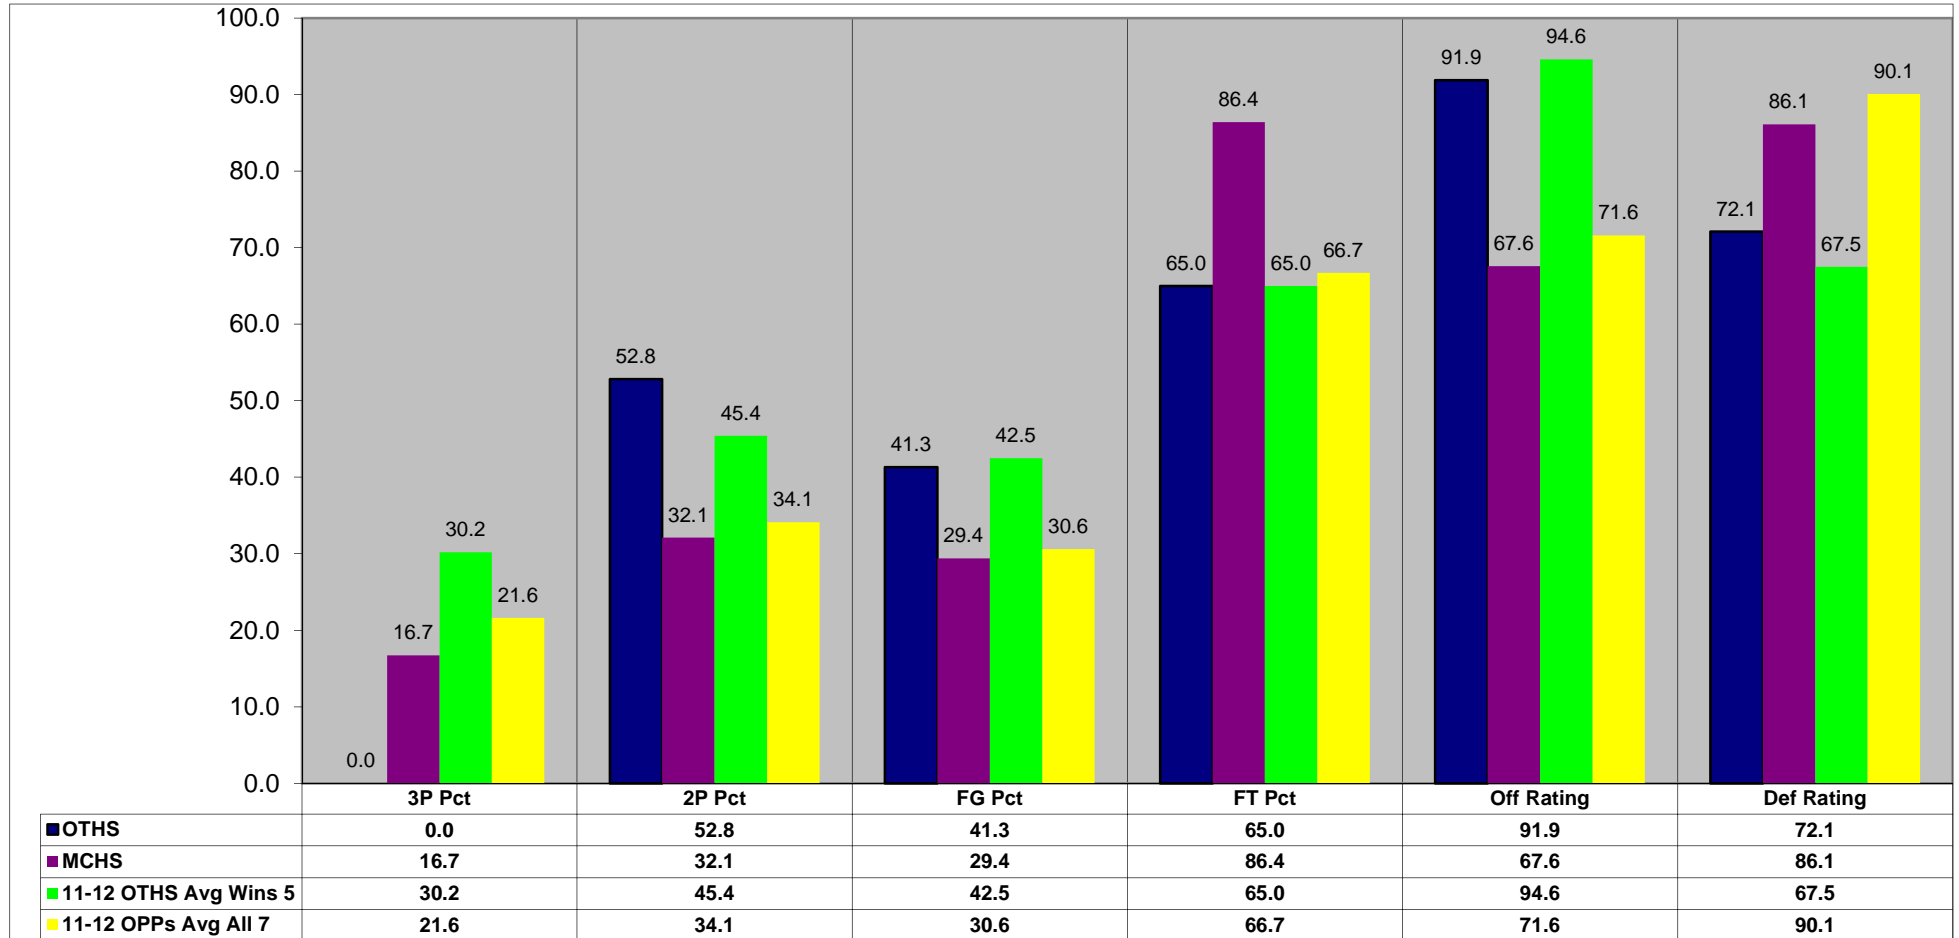

12/27/2011
9:32:26 PM

O'Fallon Lady Panthers Basketball

Report: 09
Half Time Stats

Season 11-12 Game 7

Team Statistics

	OTHS				MCHS				
	Qtr 1	Qtr 2	Total	Pct	Qtr 1	Qtr 2	Total	Pct	Diff
Scoring	11	18	29		8	12	20		+ 9
3 Point FGM-FGA	0-4	0-2	0-6	0%	0-3	0-2	0-5	0%	Even
2 Point FGM-FGA	4-9	6-13	10-22	45%	2-6	1-5	3-11	27%	+ 7
Totals FGM-FGA	4-13	6-15	10-28	36%	2-9	1-7	3-16	19%	+ 7
Free Throws FTM-FTA	3-6	6-6	9-12	75%	4-4	10-12	14-16	88%	- 5
Rebounds	8	5	13		5	3	8		+ 5
Offensive	5	3	8			2	2		+ 6
Defensive	3	2	5		5	1	6		- 1
Turnovers	3	3	6		5	5	10		+ 4
Assists	4		4		1		1		+ 3
Assists\Turnover Ratio	1.3	.0	.7		.2	.0	.1		+ .6
Steals	4	4	8		2	3	5		+ 3
Blocks	2	1	3			3	3		Even
Charges									Even
Fouls	4	6	10		3	3	6		N/A