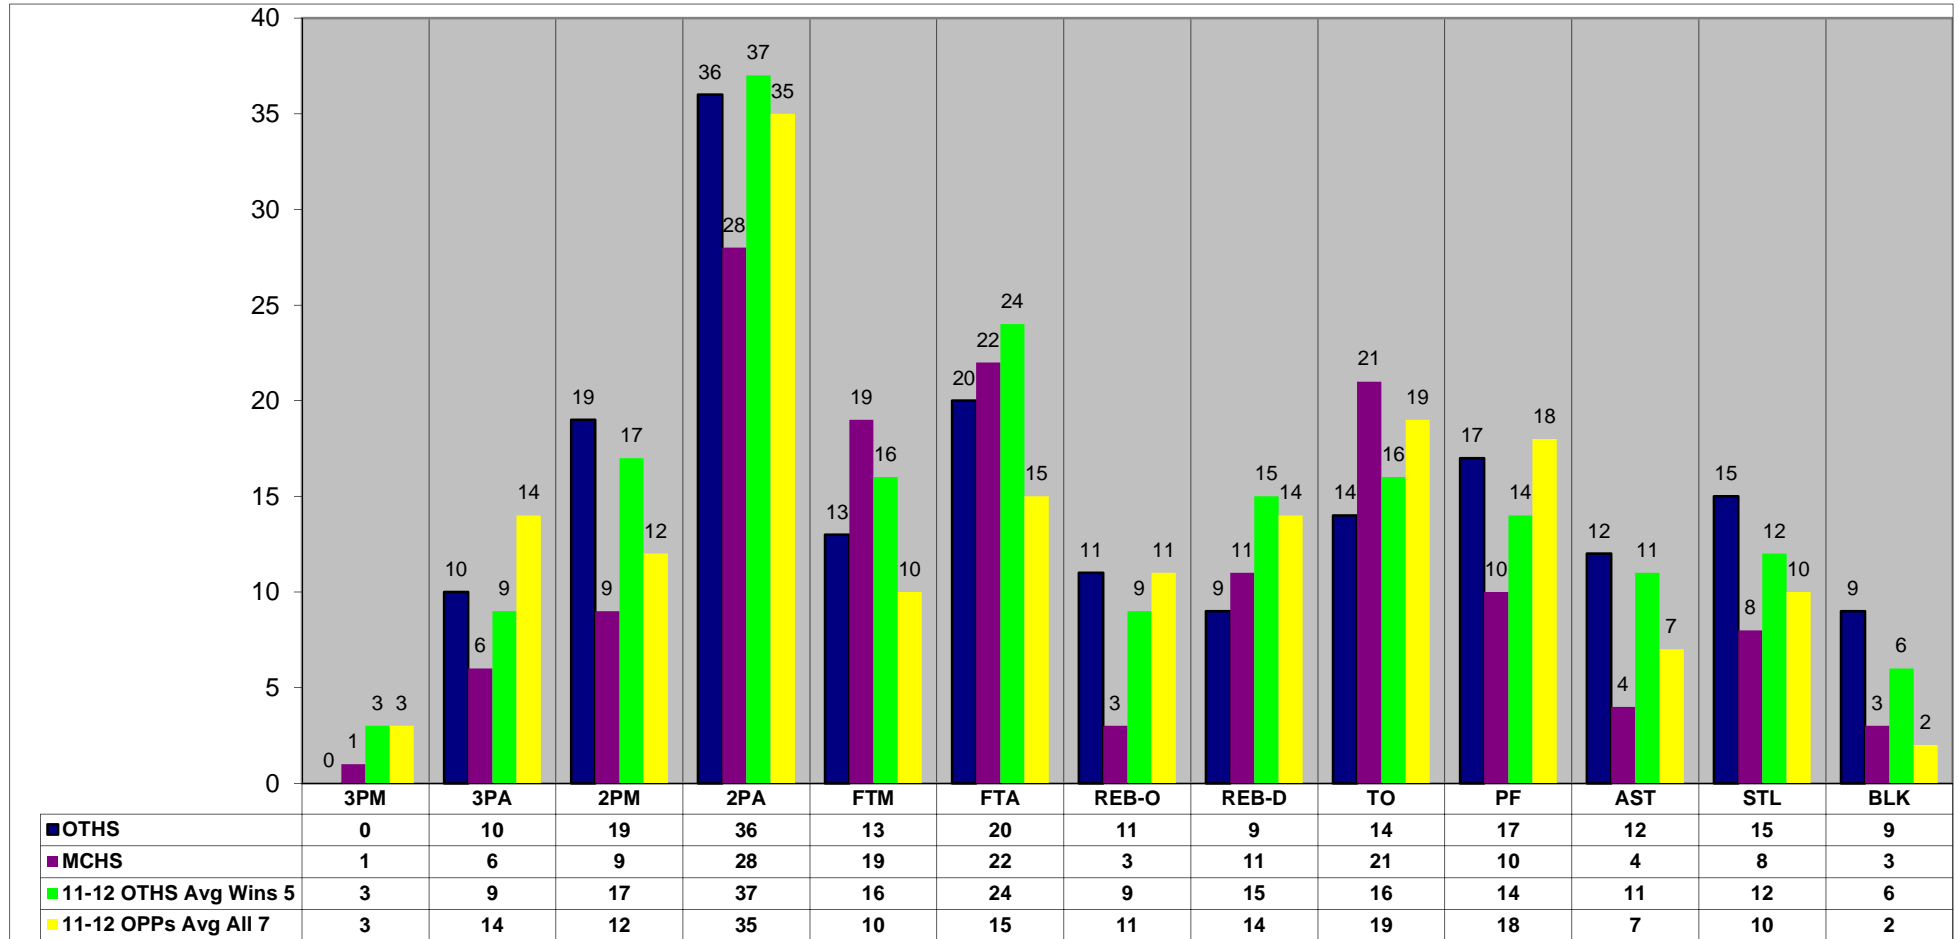

12/27/2011
9:32:29 PM

O'Fallon Lady Panthers Basketball

Report: 09
Game Summary

Season 11-12 Game 7

Team Statistics	<----- OTHS ----->				<----- MCHS ----->				Diff						
	1st H	2nd H	Total	Pct	1st H	2nd H	Total	Pct							
Scoring	29	22	51		20	20	40		+ 11						
3 Point FGM-FGA	0-6	0-4	0-10	0%	0-5	1-1	1-6	17%	- 1						
2 Point FGM-FGA	10-22	9-14	19-36	53%	3-11	6-17	9-28	32%	+ 10						
Totals FGM-FGA	10-28	9-18	19-46	41%	3-16	7-18	10-34	29%	+ 9						
Free Throws FTM-FTA	9-12	4-8	13-20	65%	14-16	5-6	19-22	86%	- 6						
Rebounds	13	7	20		8	6	14		+ 6						
Offensive	8	3	11		2	1	3		+ 8						
Defensive	5	4	9		6	5	11		- 2						
Turnovers	6	8	14		10	11	21		+ 7						
Assists	4	8	12		1	3	4		+ 8						
Assists\Turnover Ratio	.7	1.0	.9		.1	.3	.2		+ .7						
Steals	8	7	15		5	3	8		+ 7						
Blocks	3	6	9		3		3		+ 6						
Charges									Even						
Fouls	10	7	17		6	4	10		N/A						
Player Statistics	Pts	Pts	Pts				Rebs	Rebs	Rebs						
MCHS	1st H	2nd H	Total	3's	2's	FT's	OFF	DEF	Total	AST	TO	STL	BLK	CHG	PF
50 Bauer, Baley		5	5	0-0	1-3	3-4		2	2	1		1	1		3
33 Geurink, Hannah				0-0	0-1	0-0	1		1						
45 Hurst, Dan	2		2	0-0	1-3	0-0		3	3			1	1		
40 Jones, Kori				0-0	0-0	0-0				1		1			
34 Knowles, Emily	3	2	5	0-0	2-5	1-2		3	3	1	3	1	1		2
20 Laux, Lauren				0-0	0-1	0-0		1	1	1	4	3			1
12 Le, Diem				0-0	0-0	0-0					1				
22 Recuero, Rachel				0-0	0-0	0-0	1		1						
05 Scinto, Jessica	9	2	11	0-3	1-7	9-10	1	1	2		7	1			3
44 Tomlinson, Chelsea	2	2	4	0-0	1-1	2-2					2				1
23 Wetzler, Maddy		2	2	0-0	1-2	0-0									
31 Wilhelm, Abby		2	2	0-0	1-1	0-0									
30 Zipfel, Brittany	4	5	9	1-3	1-4	4-4		1	1		4				
OTHS															
20 Butler, Kendall		1	1	0-3	0-1	1-3	2		2	1	3	1			3
22 Eccher, Athena		2	2	0-0	1-1	0-0									
40 Ham, Victoria	5	8	13	0-0	5-5	3-4	2	1	3		1		2		1
25 Jones, Ciara				0-0	0-3	0-0	1	1	2	6	1	1			3
34 Kendall, Kaitlin	2	1	3	0-3	1-3	1-2	1	1	2	3	2	1	3		2
32 Klingelhofer, Taylor	9	6	15	0-4	5-5	5-6	1	1	2		2	5			3
42 Mister, Jocastia				0-0	0-0	0-0				1		1			
44 Roustio, Katie	11	2	13	0-0	5-13	3-4	2	4	6	1	4	4	4		2
30 Underwood, Taylor	2	2	4	0-0	2-4	0-1	2		2			2			1
23 Veach, Mariellen				0-0	0-1	0-0		1	1		1				2