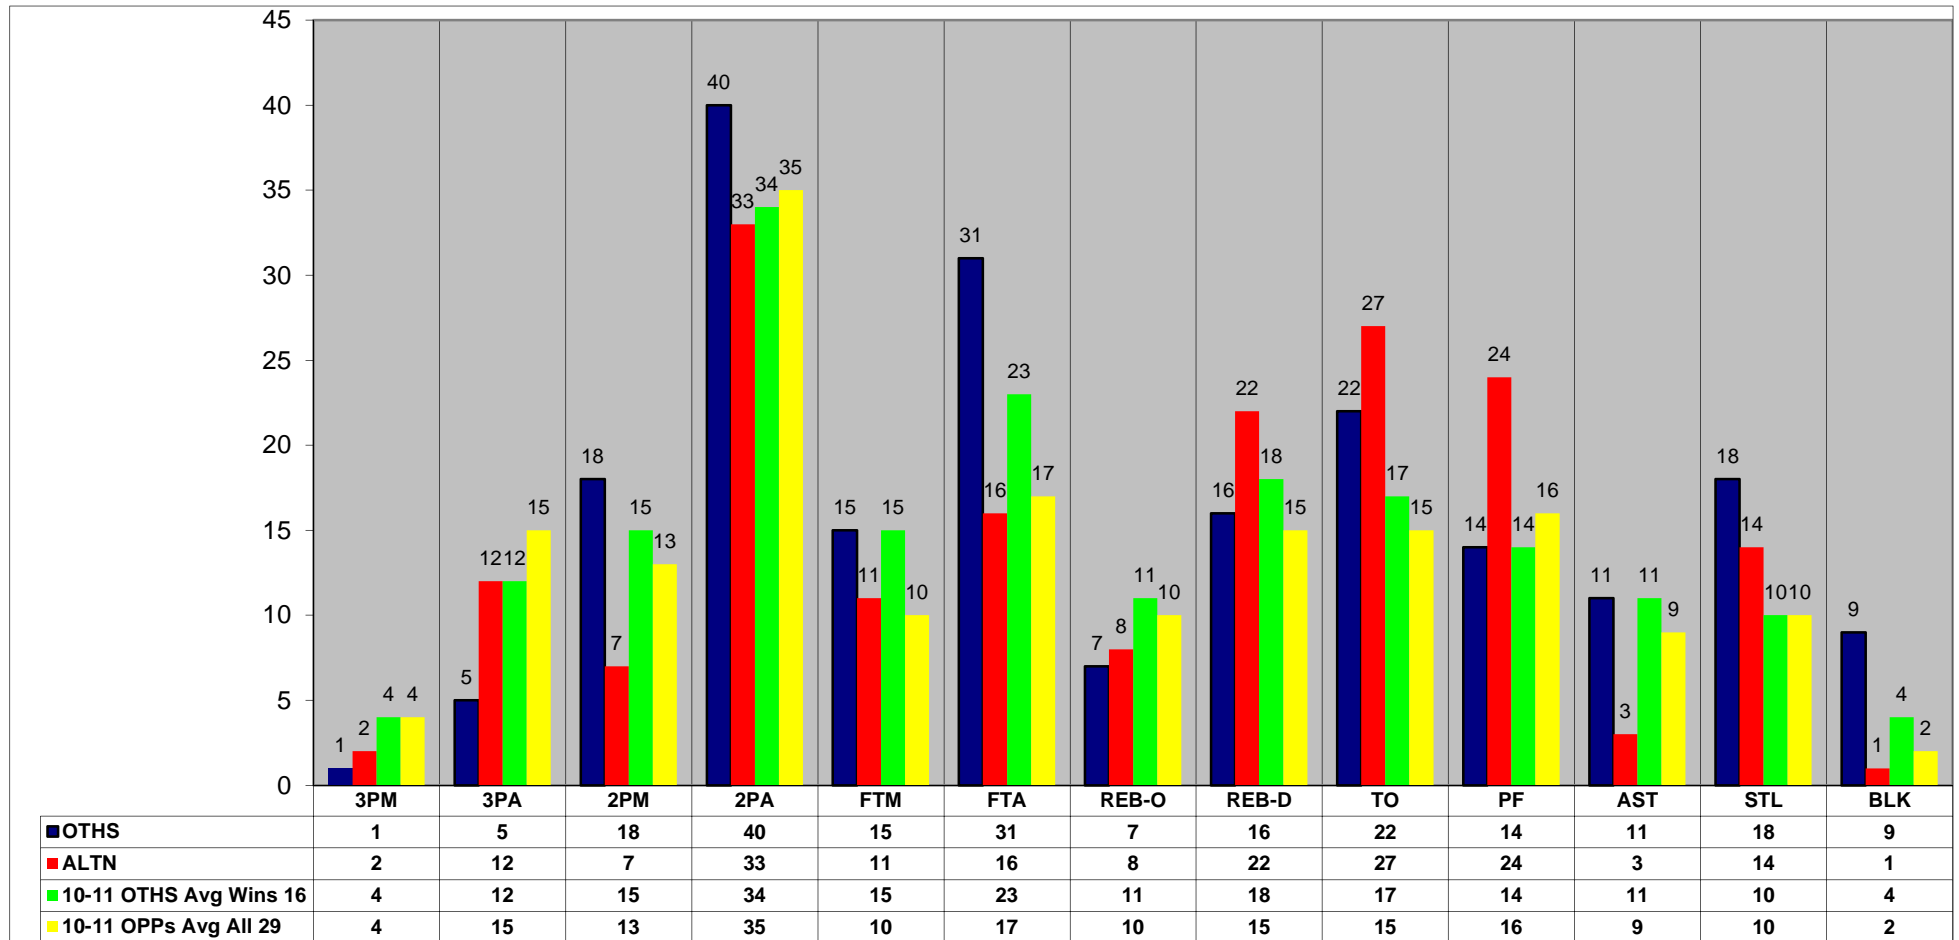

12/6/2011
9:51:20 PM

O'Fallon Lady Panthers Basketball

Report: 09
Game Summary

Season 11-12 Game 3

Team Statistics	<----- OTHS ----->			<----- ALTN ----->			Pct	Diff								
	1st H	2nd H	Total	Pct	1st H	2nd H			Total	Rebs OFF	Rebs DEF	Rebs Total	AST	TO	STL	BLK
Scoring	30	24	54		18	13	31		+ 23							
3 Point FGM-FGA	0-2	1-3	1-5	20%	1-4	1-8	2-12	17%	- 1							
2 Point FGM-FGA	10-20	8-20	18-40	45%	5-15	2-18	7-33	21%	+ 11							
Totals FGM-FGA	10-22	9-23	19-45	42%	6-19	3-26	9-45	20%	+ 10							
Free Throws FTM-FTA	10-18	5-13	15-31	48%	5-6	6-10	11-16	69%	+ 4							
Rebounds	11	12	23		14	16	30		- 7							
Offensive	5	2	7		3	5	8		- 1							
Defensive	6	10	16		11	11	22		- 6							
Turnovers	10	12	22		15	12	27		+ 5							
Assists	6	5	11		1	2	3		+ 8							
Assists\Turnover Ratio	.6	.4	.5		.1	.2	.1		+ .4							
Steals	10	8	18		8	6	14		+ 4							
Blocks	4	5	9		1		1		+ 8							
Charges										Even						
Fouls	4	10	14		12	12	24		N/A							
Player Statistics	Pts	Pts	Pts				Rebs	Rebs	Rebs	AST	TO	STL	BLK	CHG	PF	
ALTN	1st H	2nd H	Total	3's	2's	FT's	OFF	DEF	Total							
23 Ballinger, Ke'ana	4		4	0-1	2-7	0-0		6	6		6		1		3	
03 Harang, Alyssa	2	2	4	0-0	0-1	4-4										
01 Holmes, Anita				0-1	0-0	0-0									1	
15 Huelsmann, Chloe		2	2	0-2	0-4	2-4	1	3	4		4	3			3	
32 Maag, Madelyne		2	2	0-0	1-3	0-0									1	
02 Maher, Natalee		4	4	0-1	1-4	2-4	2	4	6		3					
24 Mitchell, Cheriena				0-0	0-1	0-0	1		1		1					
11 Paulda, Megan				0-0	0-0	0-0						1				
35 Stewart, Ciera	3		3	1-1	0-2	0-0	1	4	5	1	2	2			2	
04 Terrell, Amber	2		2	0-0	1-3	0-0	3	3	6		2	1			4	
21 Thomas, Dominique	2		2	0-2	0-5	2-3		1	1	1	3	2			5	
22 Walker, Erica	5	3	8	1-4	2-3	1-1		1	1	1	6	5			5	
OTHS																
03 Bonds, Jasmine	2		2	0-0	0-3	2-4				1	2	4			4	
05 Butler, Blair		6	6	0-1	3-3	0-0		1	1		2		1			
20 Butler, Kendall	1	5	6	1-2	1-2	1-2	1	1	2	1	3					
13 Gaddy, Eshara		2	2	0-0	0-2	2-4						2			2	
40 Ham, Victoria	2	2	4	0-0	2-3	0-2		3	3		2		3		1	
25 Jones, Ciara	5	2	7	0-0	1-2	5-6	1		1	1	2				3	
34 Kendall, Kaitlin	2		2	0-2	1-3	0-0	1	1	2	3	3	3				
32 Klingelhofer, Taylor	8	3	11	0-0	4-8	3-4				3	3	2				
42 Mister, Jocastia				0-0	0-0	0-2	1	1	2							
44 Roustio, Katie	8	2	10	0-0	5-10	0-0	3	4	7	1	1	4	4			
24 Ulery, Camille				0-0	0-0	0-1					1	1				
30 Underwood, Taylor	2	2	4	0-0	1-4	2-6		1	1		2	1	1		1	
23 Veach, Mariellen				0-0	0-0	0-0		4	4	1	1	1			3	