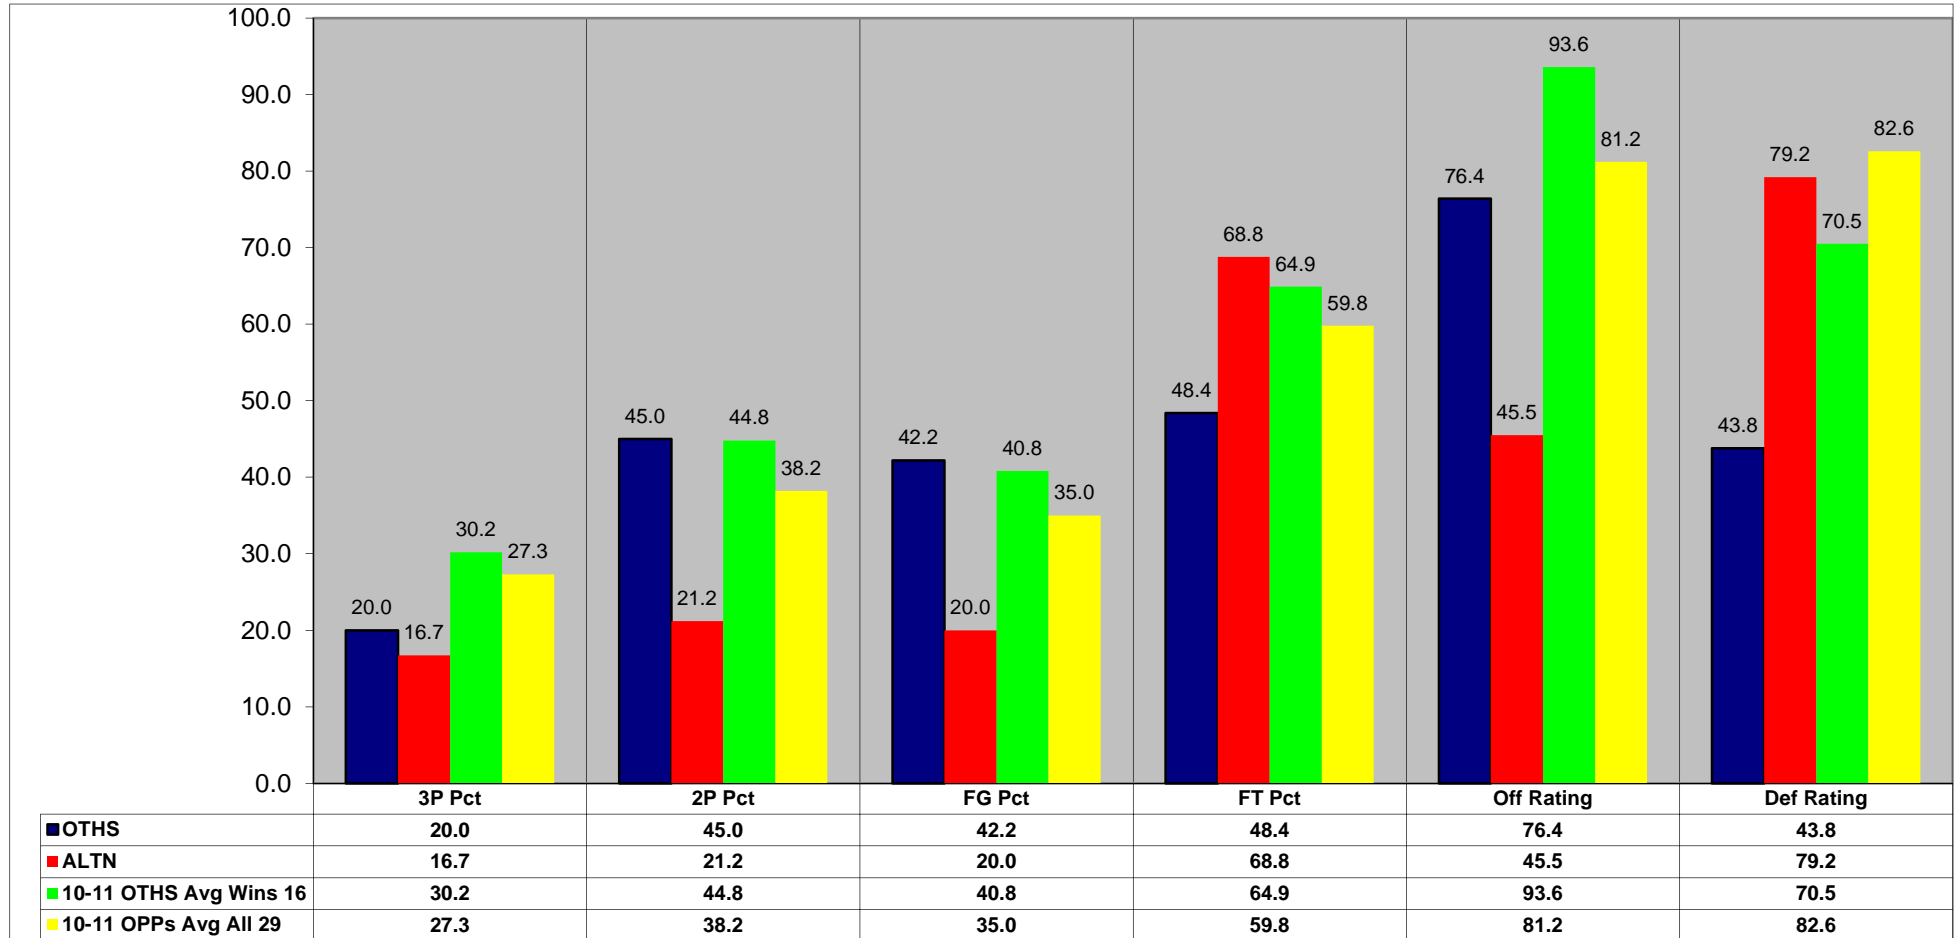

12/6/2011
9:51:19 PM

O'Fallon Lady Panthers Basketball

Report: 09
Half Time Stats

Season 11-12 Game 3

Team Statistics	<----- OTHS ----->				<----- ALTN ----->										
	Qtr 1	Qtr 2	Total	Pct	Qtr 1	Qtr 2	Total	Pct	Diff						
Scoring	17	13	30		9	9	18		+ 12						
3 Point FGM-FGA	0-1	0-1	0-2	0%	1-2	0-2	1-4	25%	- 1						
2 Point FGM-FGA	7-10	3-10	10-20	50%	1-4	4-11	5-15	33%	+ 5						
Totals FGM-FGA	7-11	3-11	10-22	45%	2-6	4-13	6-19	32%	+ 4						
Free Throws FTM-FTA	3-6	7-12	10-18	56%	4-4	1-2	5-6	83%	+ 5						
Rebounds	4	7	11		5	9	14		- 3						
Offensive	3	2	5		1	2	3		+ 2						
Defensive	1	5	6		4	7	11		- 5						
Turnovers	6	4	10		9	6	15		+ 5						
Assists	4	2	6		1		1		+ 5						
Assists\Turnover Ratio	.7	.5	.6		.1	.0	.1		+ .5						
Steals	6	4	10		5	3	8		+ 2						
Blocks	2	2	4			1	1		+ 3						
Charges									Even						
Fouls	2	2	4		4	8	12		N/A						
Player Statistics	Pts	Pts	Pts				Rebs	Rebs	Rebs						
ALTN	Qtr 1	Qtr 2	Total	3's	2's	FT's	OFF	DEF	Total	AST	TO	STL	BLK	CHG	PF
23 Ballinger, Ke'ana		4	4	0-0	2-3	0-0		3	3		3		1		1
03 Harang, Alyssa	2		2	0-0	0-0	2-2									
15 Huelsmann, Chloe				0-1	0-0	0-0		1	1		2	1			3
32 Maag, Madelyne				0-0	0-2	0-0									
02 Maher, Natalee				0-0	0-2	0-0	1	1	2		2				
11 Paulda, Megan				0-0	0-0	0-0						1			
35 Stewart, Ciera	3		3	1-1	0-0	0-0		2	2		1	1			1
04 Terrell, Amber		2	2	0-0	1-3	0-0	2	2	4		2				3
21 Thomas, Dominique	1	1	2	0-1	0-3	2-3		1	1		1	1			1
22 Walker, Erica	3	2	5	0-1	2-2	1-1		1	1	1	4	4			3
OTHS															
03 Bonds, Jasmine		2	2	0-0	0-0	2-4						1			1
20 Butler, Kendall	1		1	0-1	0-0	1-2				1	1				
40 Ham, Victoria		2	2	0-0	1-1	0-0							1		
25 Jones, Ciara	3	2	5	0-0	1-2	3-4	1		1		2				1
34 Kendall, Kaitlin	2		2	0-1	1-2	0-0	1	1	2	3	2	3			
32 Klingelhofer, Taylor	4	4	8	0-0	3-6	2-2				1	3	2			
44 Roustio, Katie	6	2	8	0-0	4-7	0-0	3	2	5	1		3	2		
30 Underwood, Taylor	1	1	2	0-0	0-2	2-6		1	1		1	1	1		1
23 Veach, Mariellen				0-0	0-0	0-0		2	2		1				1