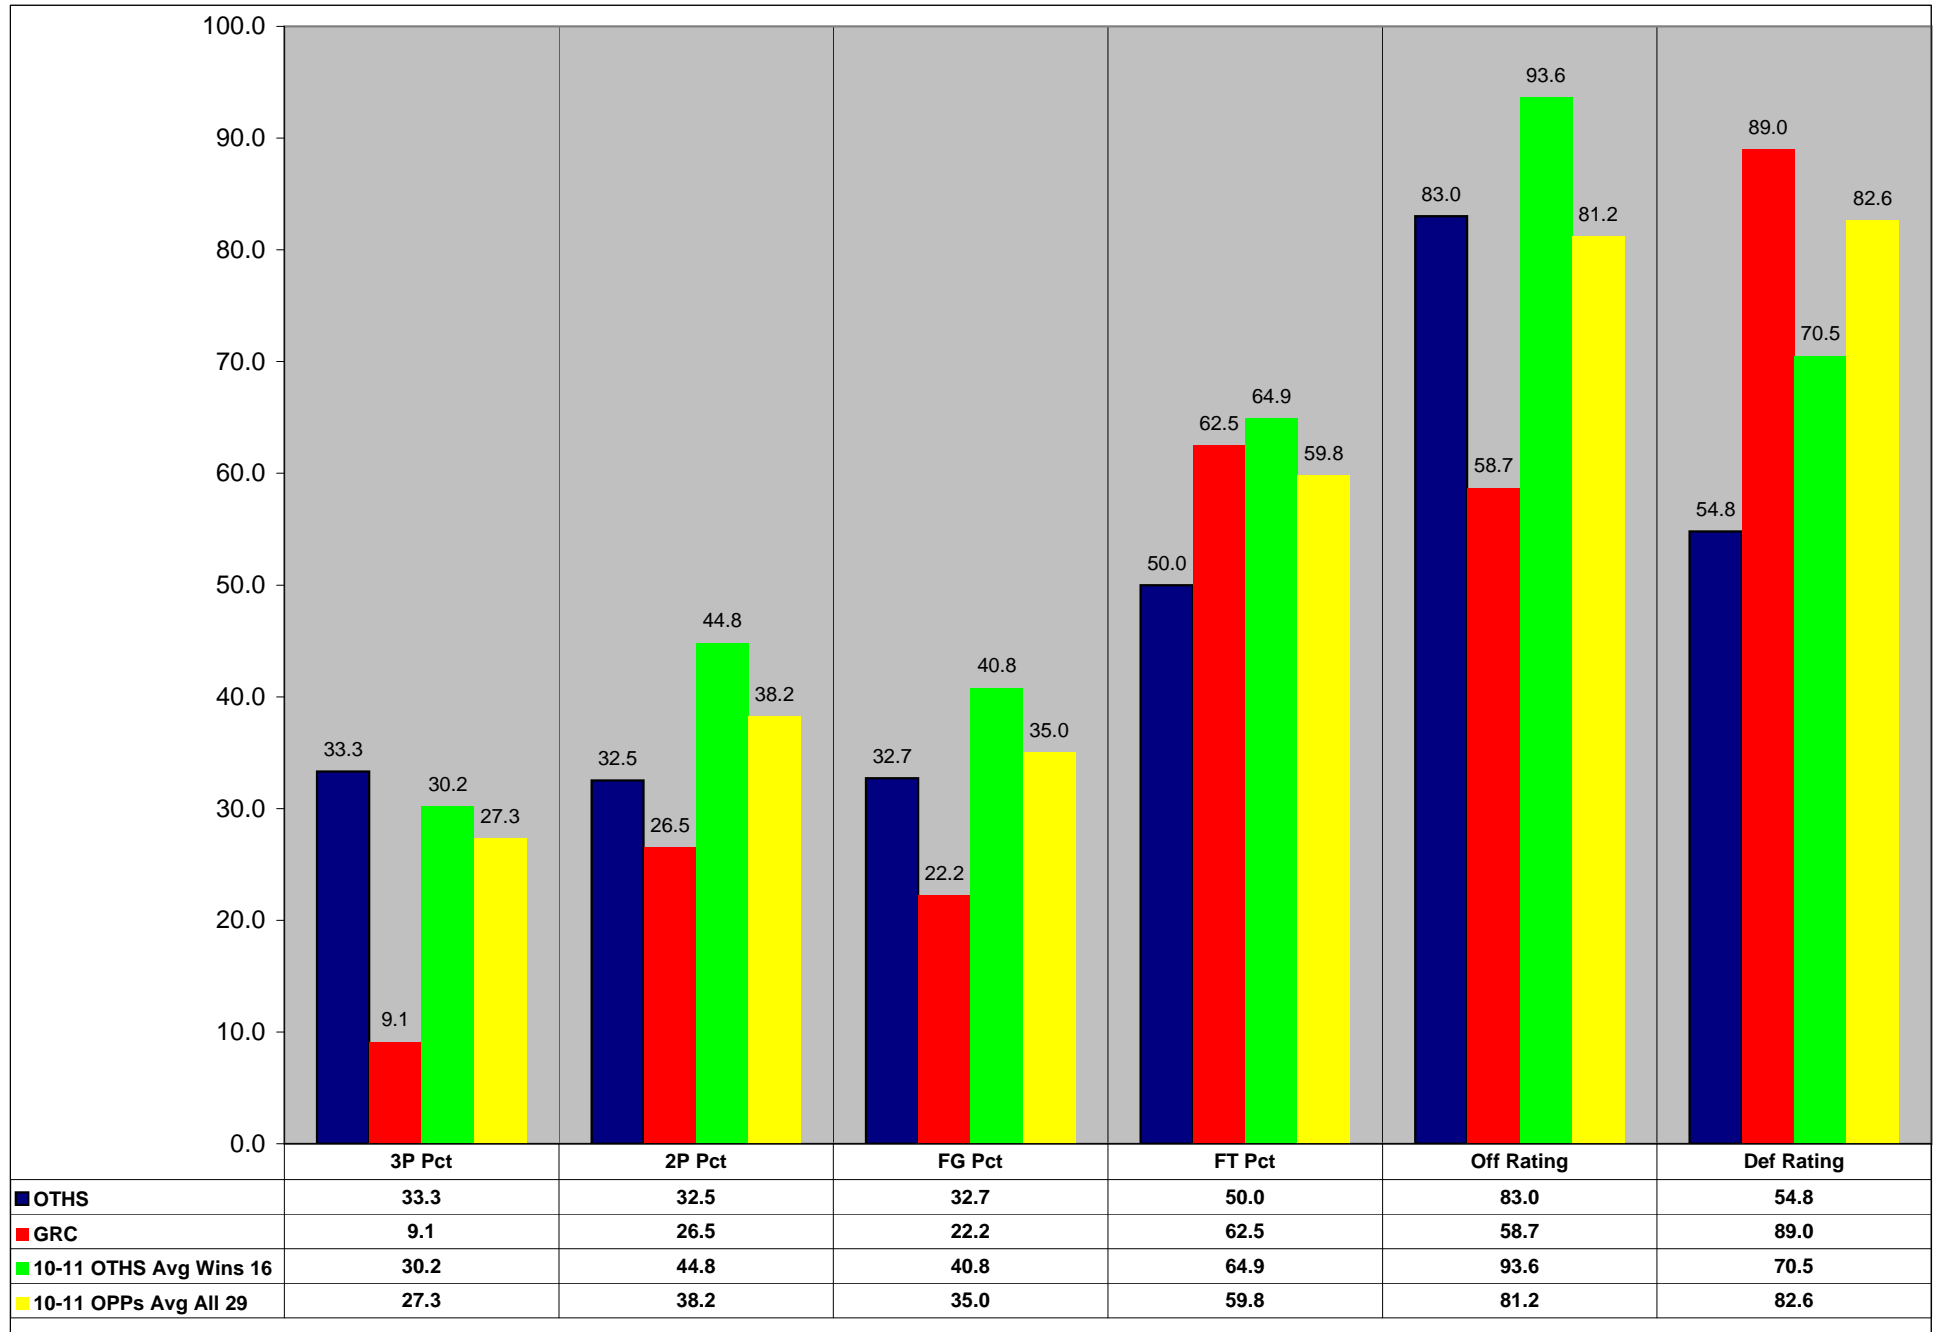

12/1/2011
9:58:39 PM

O'Fallon Lady Panthers Basketball

Report: 09
Half Time Stats

Season 11-12   Game 2

Team Statistics	GRC				OTHS					Diff					
	Qtr 1	Qtr 2	Total	Pct	Qtr 1	Qtr 2	Total	Pct							
Scoring	14	4	18		11	10	21		+ 3						
3 Point FGM-FGA	1-6	0-2	1-8	13%	1-3	1-5	2-8	25%	+ 1						
2 Point FGM-FGA	5-9	1-8	6-17	35%	3-9	3-10	6-19	32%	Even						
Totals FGM-FGA	6-15	1-10	7-25	28%	4-12	4-15	8-27	30%	+ 1						
Free Throws FTM-FTA	1-1	2-4	3-5	60%	2-5	1-2	3-7	43%	Even						
Rebounds	10	6	16		3	12	15		- 1						
Offensive	4	2	6		1	5	6		Even						
Defensive	6	4	10		2	7	9		- 1						
Turnovers	5	3	8		4	4	8		Even						
Assists	1		1		1	2	3		+ 2						
Assists\Turnover Ratio	.2	.0	.1		.3	.5	.4		+ .3						
Steals	4	1	5		6	2	8		+ 3						
Blocks	1	2	3		1	1	2		- 1						
Charges									Even						
Fouls	6	1	7		2	4	6		N/A						
Player Statistics	Pts	Pts	Pts			Rebs	Rebs	Rebs							
GRC	Qtr 1	Qtr 2	Total	3's	2's	FT's	OFF	DEF	Total	AST	TO	STL	BLK	CHG	PF
12 Luehmann, Paige	12	2	14	1-6	4-5	3-3		1	1		2	1			1
23 Meador, Malori				0-0	0-1	0-0	1	3	4						
24 O'Keefe, Natlaie	2	2	4	0-0	2-7	0-2	4	5	9		2	3	3		2
11 Schaus, Sydney				0-0	0-2	0-0	1	1	2		1				1
21 Treat, Tori				0-0	0-0	0-0					1				1
20 Wartenbe, Tatiana				0-2	0-2	0-0				1	2	1			2
OTHS															
05 Butler, Blair				0-0	0-0	0-0					1				
20 Butler, Kendall				0-1	0-0	0-0		1	1		1				
40 Ham, Victoria				0-0	0-1	0-0		1	1						
25 Jones, Ciara		2	2	0-0	1-2	0-0				1	1	2			
34 Kendall, Kaitlin	3	5	8	2-4	1-1	0-0	1	3	4		1				1
32 Klingelhoef, Taylor	4		4	0-3	2-3	0-0				1	2	2			2
44 Roustio, Katie	3	2	5	0-0	2-10	1-3	2	3	5			4	2		1
30 Underwood, Taylor	1	1	2	0-0	0-2	2-4	2	1	3	1	1				2
23 Veach, Mariellen				0-0	0-0	0-0	1		1		1