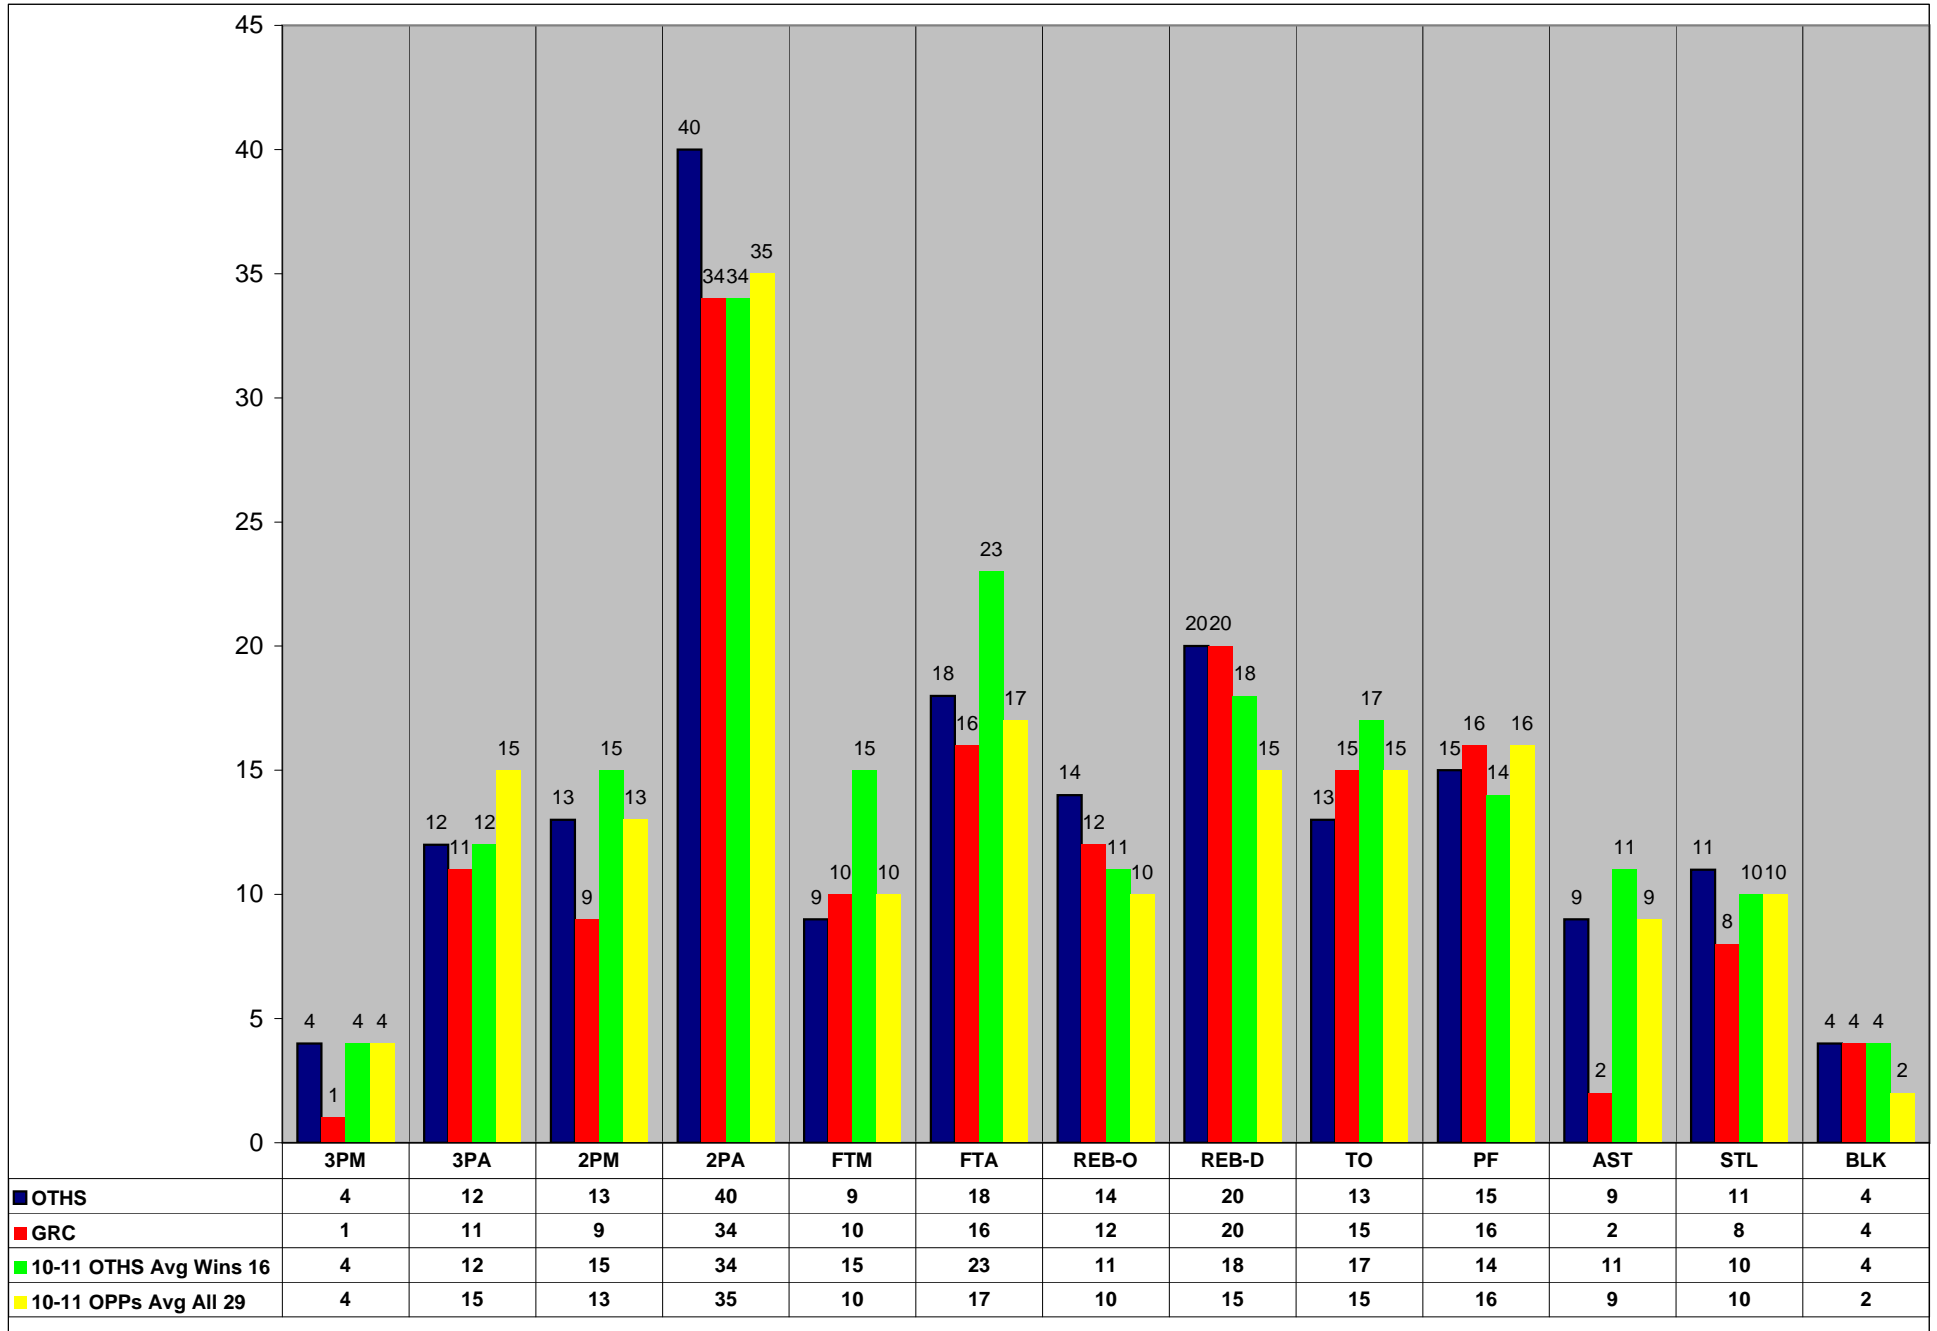

12/1/2011
9:58:48 PM

O'Fallon Lady Panthers Basketball

Report: 09
Game Summary

Season 11-12   Game 2

Team Statistics	GRC				OTHS					Diff
	1st H	2nd H	Total	Pct	1st H	2nd H	Total	Pct		
Scoring	18	13	31		21	26	47		+ 16	
3 Point FGM-FGA	1-8	0-3	1-11	9%	2-8	2-4	4-12	33%	+ 3	
2 Point FGM-FGA	6-17	3-17	9-34	26%	6-19	7-21	13-40	33%	+ 4	
Totals FGM-FGA	7-25	3-20	10-45	22%	8-27	9-25	17-52	33%	+ 7	
Free Throws FTM-FTA	3-5	7-11	10-16	63%	3-7	6-11	9-18	50%	- 1	
Rebounds	16	16	32		15	19	34		+ 2	
Offensive	6	6	12		6	8	14		+ 2	
Defensive	10	10	20		9	11	20		Even	
Turnovers	8	7	15		8	5	13		+ 2	
Assists	1	1	2		3	6	9		+ 7	
Assists\Turnover Ratio	.1	.1	.1		.4	1.2	.7		+ .6	
Steals	5	3	8		8	3	11		+ 3	
Blocks	3	1	4		2	2	4		Even	
Charges									Even	
Fouls	7	9	16		6	9	15		N/A	

Player Statistics	Pts			3's	2's	FT's	Rebs		AST	TO	STL	BLK	CHG	PF	
	1st H	2nd H	Total				OFF	DEF							Total
GRC															
13 Daily, Abbigaile				0-0	0-1	0-0		1	1	1					
12 Luehmann, Paige	14	7	21	1-9	5-11	8-9		1	1	5	2			2	
23 Meador, Malori				0-0	0-4	0-0	4	5	9					4	
24 O'Keefe, Natlaie	4	4	8	0-0	3-10	2-4	7	8	15	3	3	4		5	
11 Schaus, Sydney		2	2	0-0	1-6	0-2	1	1	2	3	1			1	
21 Treat, Tori				0-0	0-0	0-1		1	1	1				1	
20 Wartenbe, Tatiana				0-2	0-2	0-0		3	3	2	2	2		3	
OTHS															
05 Butler, Blair				0-0	0-0	0-0				1					
20 Butler, Kendall		3	3	0-1	1-2	1-2	2	8	10	1	2	2			
40 Ham, Victoria				0-0	0-1	0-0		1	1					1	
25 Jones, Ciara	2	2	4	0-0	2-6	0-0	1		1	2	1	3		4	
34 Kendall, Kaitlin	8	6	14	3-6	2-2	1-2	1	3	4	2	1			2	
32 Klingelhoef, Taylor	4	5	9	1-5	2-6	2-2	1	1	2	3	5	2		3	
44 Roustio, Katie	5	7	12	0-0	5-18	2-6	5	6	11	1	4	4		2	
30 Underwood, Taylor	2	3	5	0-0	1-5	3-6	3	1	4	1	1			3	
23 Veach, Mariellen				0-0	0-0	0-0	1		1	1