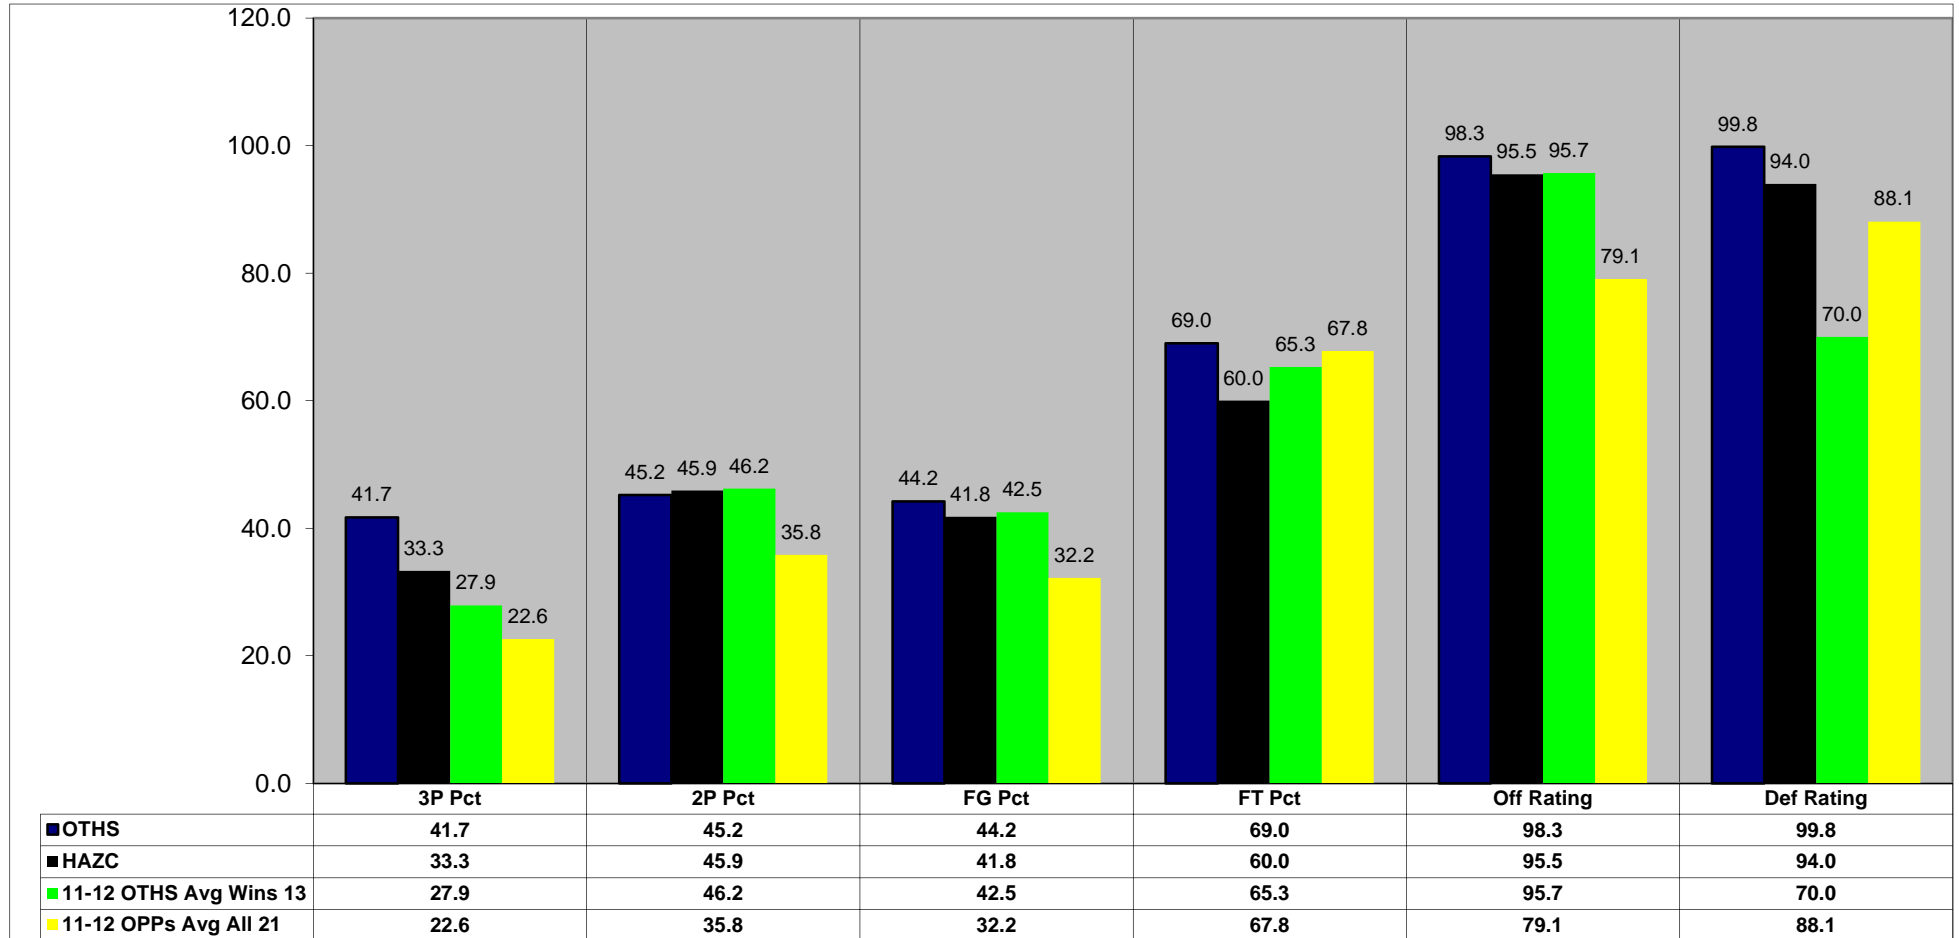

2/3/2012
10:52:28 PM

O'Fallon Lady Panthers Basketball

Report: 09
Half Time Stats

Season 11-12 Game 21

Team Statistics

	OTHS				HAZC				
	Qtr 1	Qtr 2	Total	Pct	Qtr 1	Qtr 2	Total	Pct	Diff
Scoring	13	17	30		18	16	34		- 4
3 Point FGM-FGA	1-5	3-3	4-8	50%	2-5	2-5	4-10	40%	Even
2 Point FGM-FGA	4-6	2-6	6-12	50%	5-8	4-10	9-18	50%	- 3
Totals FGM-FGA	5-11	5-9	10-20	50%	7-13	6-15	13-28	46%	- 3
Free Throws FTM-FTA	2-4	4-6	6-10	60%	2-4	2-3	4-7	57%	+ 2
Rebounds	5	5	10		9	7	16		- 6
Offensive	2	1	3		3	3	6		- 3
Defensive	3	4	7		6	4	10		- 3
Turnovers	7	4	11		7	3	10		- 1
Assists	5	3	8		4	3	7		+ 1
Assists\Turnover Ratio	.7	.8	.7		.6	1.0	.7		Even
Steals	2	1	3		3	1	4		- 1
Blocks									Even
Charges									Even
Fouls	2	3	5		3	5	8		N/A

Player Statistics

HAZC	Pts Qtr 1	Pts Qtr 2	Pts Total	3's	2's	FT's	Rebs OFF	Rebs DEF	Rebs Total	AST	TO	STL	BLK	CHG	PF
32 Beard, Maxine	1	3	4	1-2	0-1	1-2		1	1	1	1				1
50 Brown, Andrea	2		2	0-0	1-2	0-0					1	1			3
24 Chappelle, Alexis	5		5	0-1	2-5	1-2	2		2	2	3	1			2
05 London, LaDonna	8	7	15	3-5	3-3	0-0		4	4	2	1	2			1
40 Malveaux, Kylie				0-0	0-3	0-0	2		2		1				
42 Winston, Alyssia		5	5	0-0	2-2	1-1	2	5	7	1	2				
22 Woods, Jekiyah	2	1	3	0-2	1-2	1-2				1	1				1
OTHS															
03 Bonds, Jasmine				0-0	0-0	0-0		2	2						1
20 Butler, Kendall	3		3	1-2	0-0	0-0				1	2				1
40 Ham, Victoria	1		1	0-0	0-0	1-2	1		1		1				1
25 Jones, Ciara	4		4	0-0	2-2	0-0		1	1		4	2			
34 Kendall, Kaitlin		7	7	1-3	1-1	2-2		2	2	3	1				2
32 Klingelhofer, Taylor		8	8	2-3	0-3	2-2	1	1	2	4	2				
30 Underwood, Taylor	5	2	7	0-0	3-6	1-4	1	1	2		1	1