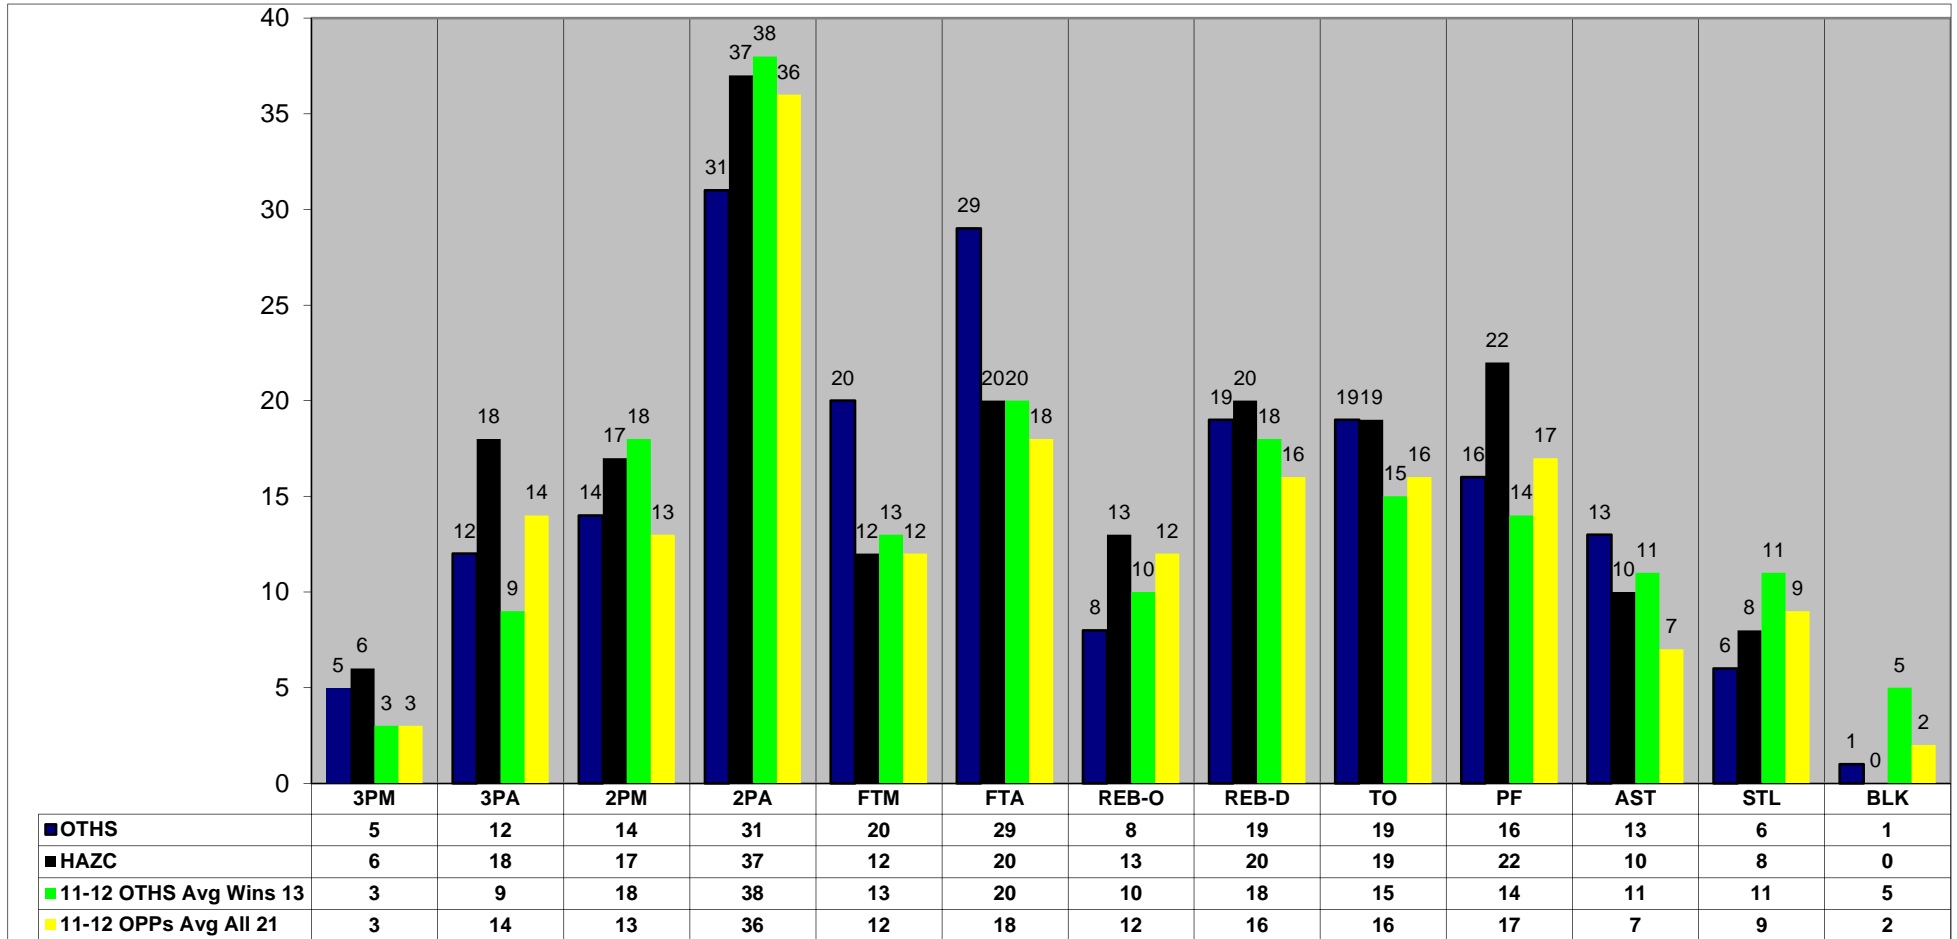

2/3/2012
10:52:29 PM

O'Fallon Lady Panthers Basketball

Report: 09
Game Summary

Season 11-12   Game 21

Team Statistics

	<----- OTHS ----->				<----- HAZC ----->				
	1st H	2nd H	Total	Pct	1st H	2nd H	Total	Pct	Diff
Scoring	30	33	63		34	30	64		- 1
3 Point FGM-FGA	4-8	1-4	5-12	42%	4-10	2-8	6-18	33%	- 1
2 Point FGM-FGA	6-12	8-19	14-31	45%	9-18	8-19	17-37	46%	- 3
Totals FGM-FGA	10-20	9-23	19-43	44%	13-28	10-27	23-55	42%	- 4
Free Throws FTM-FTA	6-10	14-19	20-29	69%	4-7	8-13	12-20	60%	+ 8
Rebounds	10	17	27		16	17	33		- 6
Offensive	3	5	8		6	7	13		- 5
Defensive	7	12	19		10	10	20		- 1
Turnovers	11	8	19		10	9	19		Even
Assists	8	5	13		7	3	10		+ 3
Assists\Turnover Ratio	.7	.6	.7		.7	.3	.5		+ .2
Steals	3	3	6		4	4	8		- 2
Blocks		1	1						+ 1
Charges		1	1						+ 1
Fouls	5	11	16		8	14	22		N/A

Player Statistics

HAZC	Pts 1st H	Pts 2nd H	Pts Total	3's	2's	FT's	Rebs OFF	Rebs DEF	Rebs Total	AST	TO	STL	BLK	CHG	PF
32 Beard, Maxine	4	7	11	2-6	1-5	3-4		2	2	1	3				2
50 Brown, Andrea	2		2	0-0	1-3	0-0		2	2		2	1			4
24 Chappelle, Alexis	5	9	14	1-3	3-10	5-6	5	3	8	2	6	3			2
05 London, LaDonna	15	6	21	3-7	6-7	0-2	2	4	6	4	1	3			4
40 Malveaux, Kylie				0-0	0-3	0-2	2		2		2				
42 Winston, Alyssia	5	5	10	0-0	4-5	2-2	4	8	12	2	4	1			5
22 Woods, Jekiyah	3	3	6	0-2	2-4	2-4		1	1	1	1				5
OTHS															
03 Bonds, Jasmine				0-0	0-0	0-0		2	2						3
20 Butler, Kendall	3	4	7	1-2	1-2	2-2		2	2	2	2				3
40 Ham, Victoria	1	4	5	0-0	2-3	1-2	2		2		2		1		1
25 Jones, Ciara	4	4	8	0-0	3-7	2-4	3	3	6	1	5	3			4
34 Kendall, Kaitlin	7	9	16	1-6	4-4	5-5		3	3	4	3	1			2
32 Klingelhofer, Taylor	8	12	20	3-4	1-7	9-12	2	2	4	5	4	1			1
44 Roustio, Katie				0-0	0-0	0-0		1	1		1				1
30 Underwood, Taylor	7		7	0-0	3-8	1-4	1	6	7	1	2	1		1	1