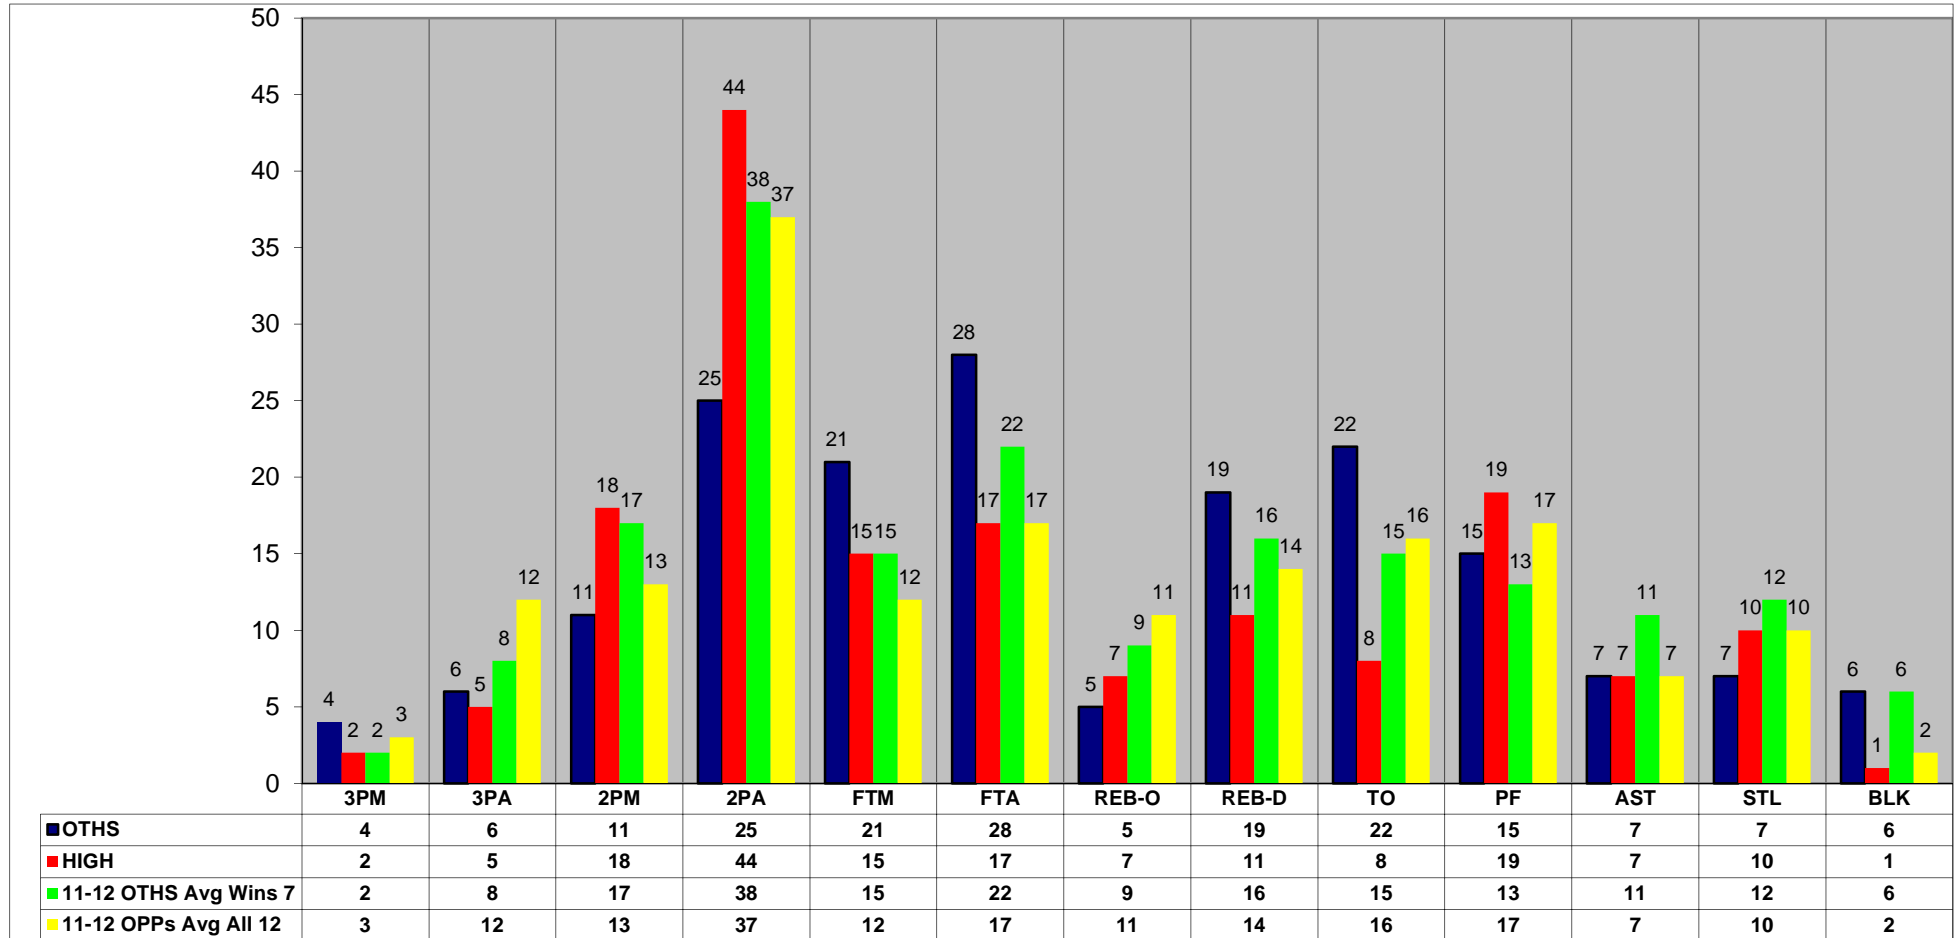

1/7/2012
6:10:43 PM

O'Fallon Lady Panthers Basketball

Report: 09
Game Summary

Season 11-12 Game 12

Team Statistics	HIGH				OTHS				
	1st H	2nd H	Total	Pct	1st H	2nd H	Total	Pct	Diff
Scoring	20	37	57		30	25	55		- 2
3 Point FGM-FGA	0-3	2-2	2-5	40%	3-5	1-1	4-6	67%	+ 2
2 Point FGM-FGA	7-20	11-24	18-44	41%	5-11	6-14	11-25	44%	- 7
Totals FGM-FGA	7-23	13-26	20-49	41%	8-16	7-15	15-31	48%	- 5
Free Throws FTM-FTA	6-7	9-10	15-17	88%	11-15	10-13	21-28	75%	+ 6
Rebounds	10	8	18		13	11	24		+ 6
Offensive	4	3	7		2	3	5		- 2
Defensive	6	5	11		11	8	19		+ 8
Turnovers	3	5	8		7	15	22		- 14
Assists	3	4	7		3	4	7		Even
Assists\Turnover Ratio	1.0	.8	.9		.4	.3	.3		- .6
Steals	4	6	10		3	4	7		- 3
Blocks		1	1		3	3	6		+ 5
Charges		1	1						- 1
Fouls	10	9	19		7	8	15		N/A

Player Statistics	Pts			Rebs			Rebs			AST TO STL BLK CHG PF					
	1st H	2nd H	Total	3's	2's	FT's	OFF	DEF	Total	AST	TO	STL	BLK	CHG	PF
04 Gramlich, Codi				0-0	0-5	0-0	1		1	1	2				2
20 Hartlieb, Hannah		7	7	1-1	0-2	4-4				1		1			1
10 Holtzclaw, Emily	4	2	6	0-2	3-6	0-0	2	2	4		2	1	1		4
23 LaPorta, Olivia	8	5	13	0-0	4-5	5-7	1	3	4			1			3
14 Michael, Emil	4	12	16	0-1	5-14	6-6	1	2	3	2	2				4
22 Potthast, Kristin	2		2	0-0	1-2	0-0		2	2	1	1				1
00 Team, Unassigned				0-0	0-0	0-0		1	1						
12 Trobaugh, Sara	2	11	13	1-1	5-10	0-0	2	1	3	2	1	7		1	3
30 Vonder Haar, Emily				0-0	0-0	0-0									1
OTHS															
05 Butler, Blair				0-0	0-0	0-0		1	1		1	1			
20 Butler, Kendall	3	2	5	1-1	1-2	0-2	1		1	1		1			2
40 Ham, Victoria				0-0	0-0	0-0		3	3		2				1
25 Jones, Ciara	2	2	4	0-0	2-4	0-0		2	2		8	1			3
34 Kendall, Kaitlin	9	5	14	2-4	1-2	6-7	1		1	1	3		1		1
32 Klingelhoefner, Taylor	9	6	15	1-1	2-7	8-9		1	1	2	5	1	2		1
44 Roustio, Katie	4	6	10	0-0	4-7	2-2	1	7	8	2	2	1	3		3
30 Underwood, Taylor	3	4	7	0-0	1-3	5-8	2	4	6	1	1	2			4
23 Veach, Mariellen				0-0	0-0	0-0		1	1