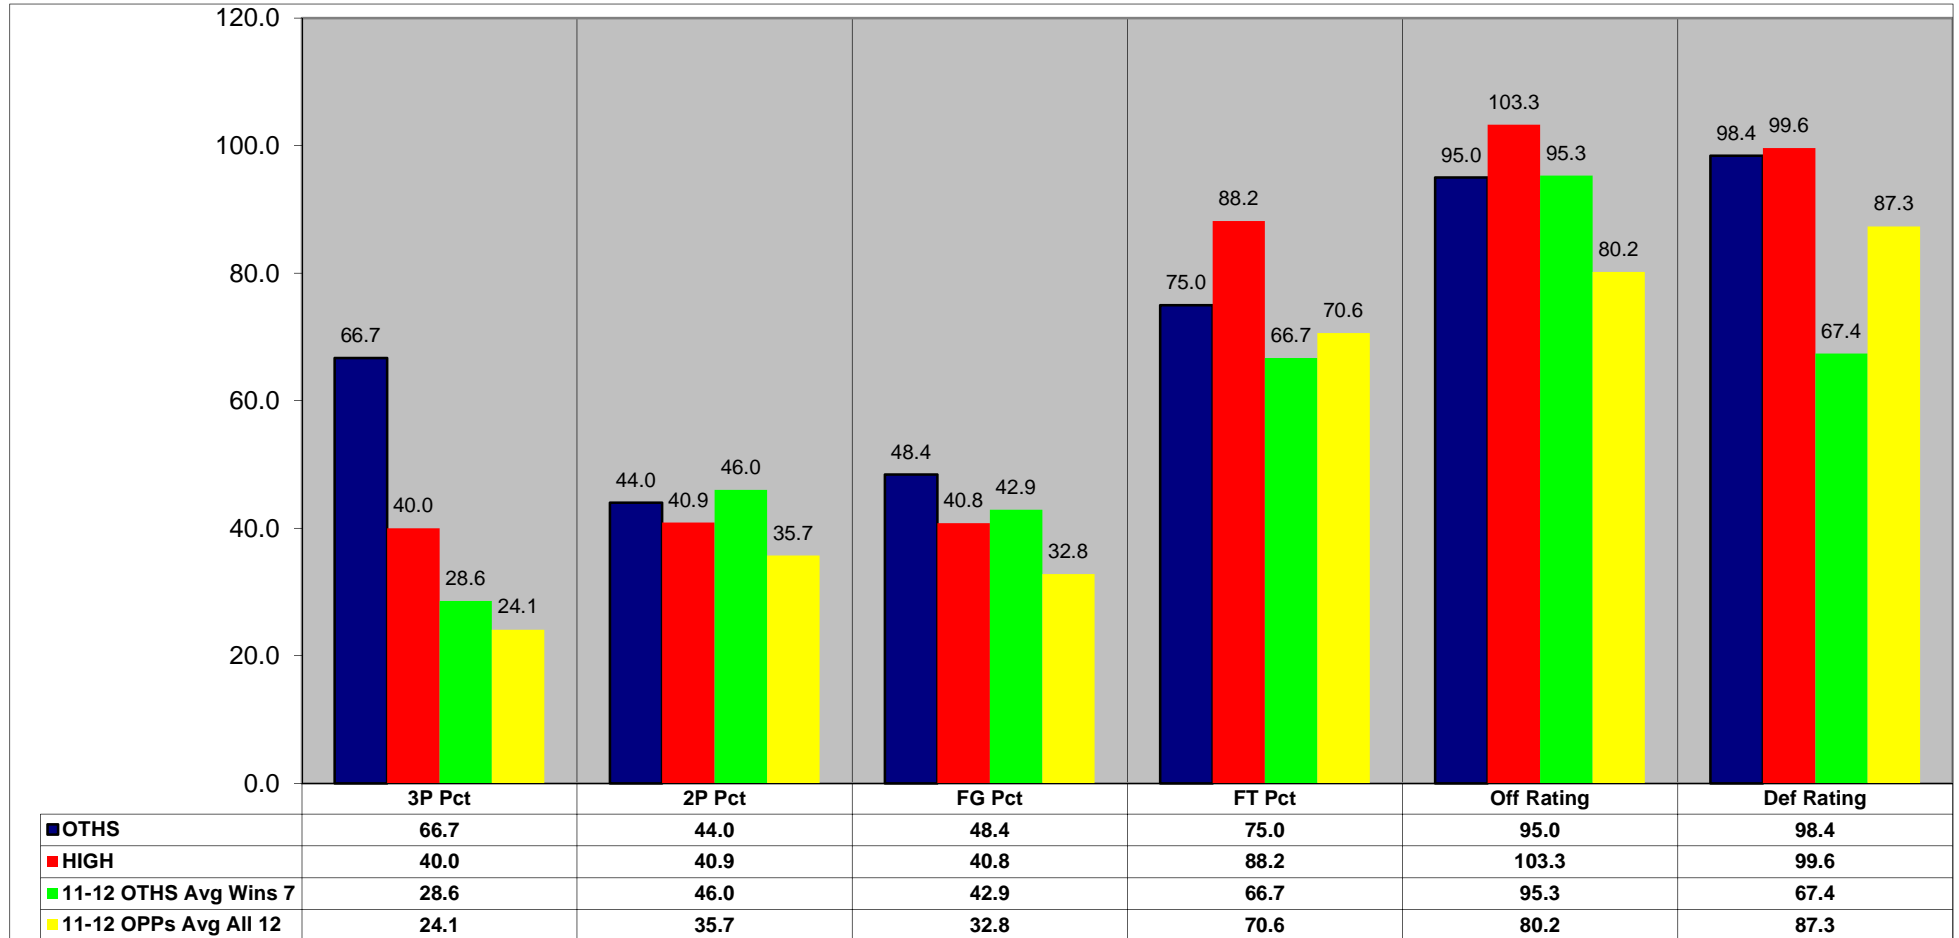

1/7/2012
6:10:42 PM

O'Fallon Lady Panthers Basketball

Report: 09
Half Time Stats

Season 11-12   Game 12

Team Statistics	<----- HIGH ----->			<----- OTHS ----->											
	Qtr 1	Qtr 2	Total	Pct	Qtr 1	Qtr 2	Total	Pct	Diff						
Scoring	8	12	20		12	18	30		+ 10						
3 Point FGM-FGA	0-2	0-1	0-3	0%	1-2	2-3	3-5	60%	+ 3						
2 Point FGM-FGA	4-9	3-11	7-20	35%	3-5	2-6	5-11	45%	- 2						
Totals FGM-FGA	4-11	3-12	7-23	30%	4-7	4-9	8-16	50%	+ 1						
Free Throws FTM-FTA	0-0	6-7	6-7	86%	3-4	8-11	11-15	73%	+ 5						
Rebounds	4	6	10		6	7	13		+ 3						
Offensive	2	2	4		1	1	2		- 2						
Defensive	2	4	6		5	6	11		+ 5						
Turnovers	2	1	3		5	2	7		- 4						
Assists	3		3		2	1	3		Even						
Assists\Turnover Ratio	1.5	.0	1.0		.4	.5	.4		- .6						
Steals	3	1	4		3		3		- 1						
Blocks					2	1	3		+ 3						
Charges									Even						
Fouls	5	5	10			7	7		N/A						
Player Statistics	Pts	Pts	Pts				Rebs	Rebs	Rebs						
HIGH	Qtr 1	Qtr 2	Total	3's	2's	FT's	OFF	DEF	Total	AST	TO	STL	BLK	CHG	PF
04 Gramlich, Codi				0-0	0-4	0-0	1		1	1					1
20 Hartlieb, Hannah				0-0	0-1	0-0									1
10 Holtzclaw, Emily	2	2	4	0-2	2-4	0-0	1	2	3			1			2
23 LaPorta, Olivia	2	6	8	0-0	2-3	4-5		2	2			1			1
14 Michael, Emil		4	4	0-1	1-3	2-2		1	1		1				3
22 Potthast, Kristin	2		2	0-0	1-2	0-0		1	1	1	1				1
12 Trobaugh, Sara	2		2	0-0	1-3	0-0	2		2	1	1	2			1
OTHS															
05 Butler, Blair				0-0	0-0	0-0						1			
20 Butler, Kendall	3		3	1-1	0-0	0-2	1		1	1		1			2
40 Ham, Victoria				0-0	0-0	0-0		2	2			1			1
25 Jones, Ciara	2		2	0-0	1-2	0-0		1	1		3	1			1
34 Kendall, Kaitlin	2	7	9	1-3	1-2	4-4									
32 Klingelhoef, Taylor	2	7	9	1-1	1-4	4-5		1	1	1	2		1		
44 Roustio, Katie	2	2	4	0-0	2-3	0-0	1	4	5					2	1
30 Underwood, Taylor	1	2	3	0-0	0-0	3-4		3	3	1		1			2