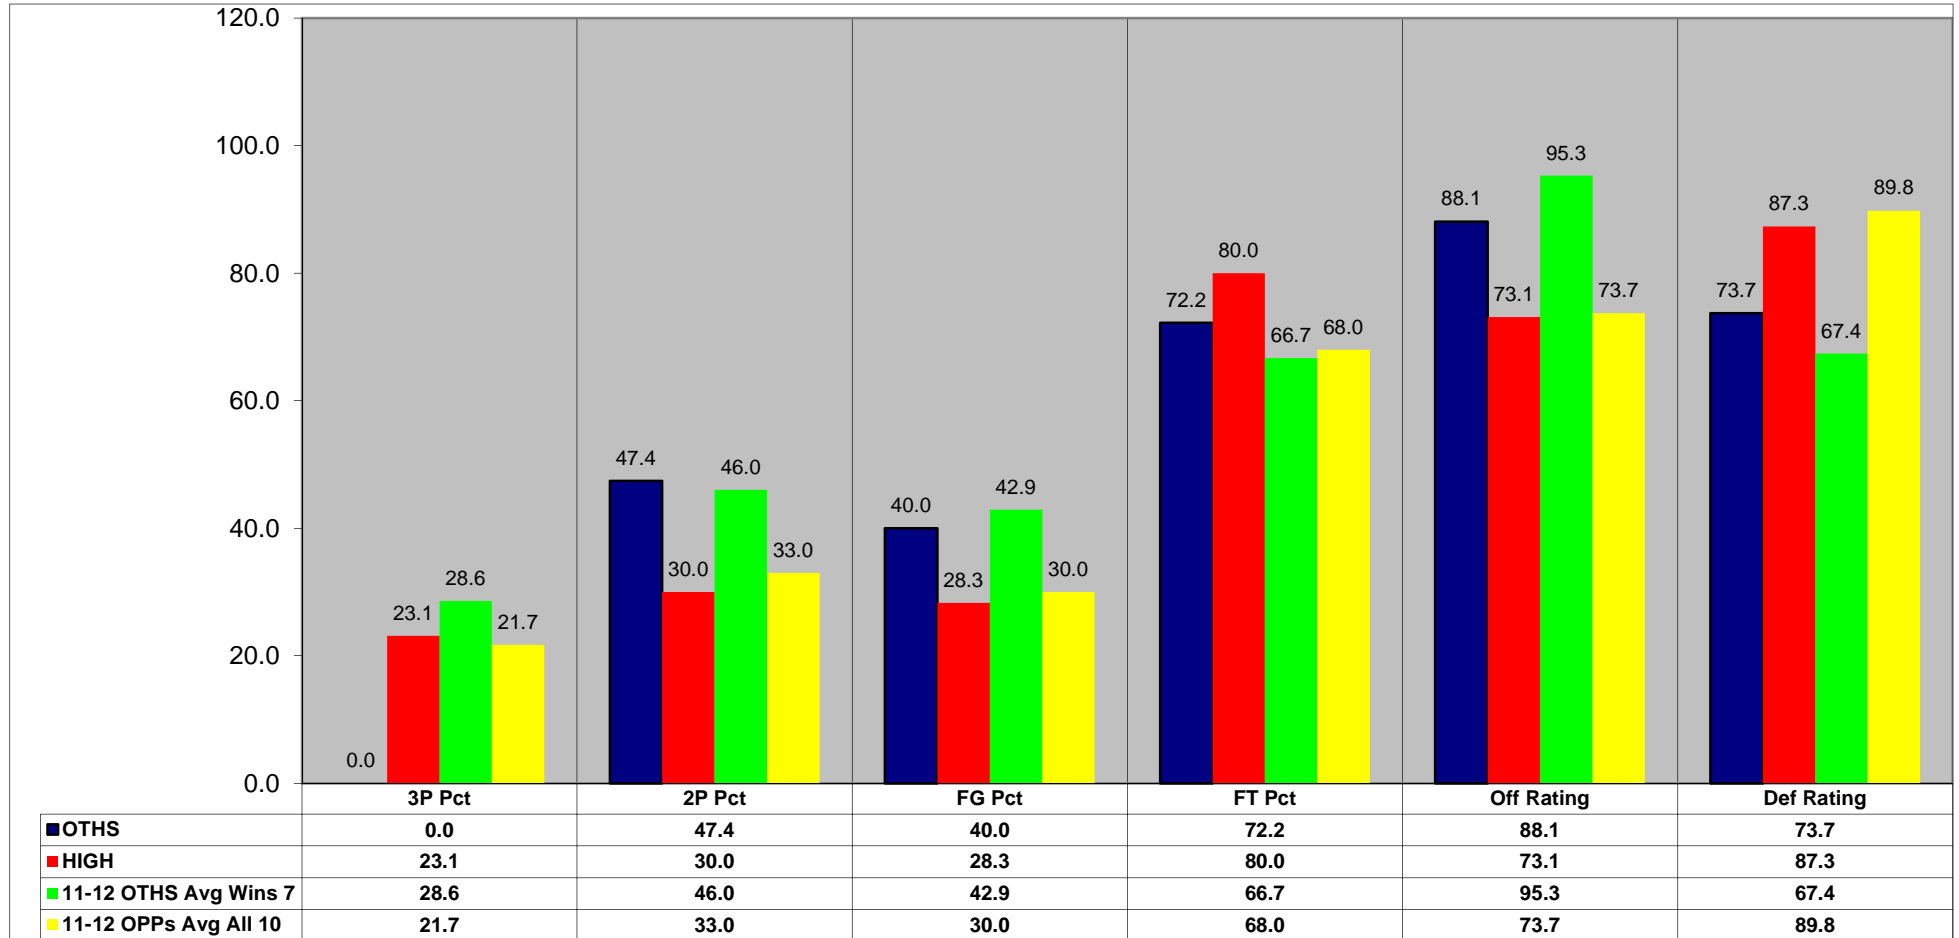

12/29/2011
10:14:17 PM

O'Fallon Lady Panthers Basketball

Report: 09
Half Time Stats

Season 11-12 Game 10

Team Statistics	<----- HIGH ----->			<----- OTHS ----->			Pct	Diff							
	Qtr 1	Qtr 2	Total	Pct	Qtr 1	Qtr 2			Total						
Scoring	11	6	17		12	14	26	+ 9							
3 Point FGM-FGA	1-2	1-3	2-5	40%	0-1	0-2	0-3	0%	- 2						
2 Point FGM-FGA	4-12	1-8	5-20	25%	4-11	7-11	11-22	50%	+ 6						
Totals FGM-FGA	5-14	2-11	7-25	28%	4-12	7-13	11-25	44%	+ 4						
Free Throws FTM-FTA	0-0	1-2	1-2	50%	4-4	0-0	4-4	100%	+ 3						
Rebounds	8	6	14		3	4	7		- 7						
Offensive	4	4	8		1	2	3		- 5						
Defensive	4	2	6		2	2	4		- 2						
Turnovers	4	6	10		3	4	7		+ 3						
Assists					2	3	5		+ 5						
Assists\Turnover Ratio	.0	.0	.0		.7	.8	.7		+ .7						
Steals	1	1	2		3	3	6		+ 4						
Blocks	1		1		2	1	3		+ 2						
Charges									Even						
Fouls	3	1	4		3	3	6		N/A						
Player Statistics	Pts	Pts	Pts				Rebs	Rebs	Rebs						
HIGH	Qtr 1	Qtr 2	Total	3's	2's	FT's	OFF	DEF	Total	AST	TO	STL	BLK	CHG	PF
25 Ferguson, Allison				0-0	0-0	0-0						2			
04 Gramlich, Codi	2		2	0-1	1-4	0-0	1	2	3		1	2			
20 Hartlieb, Hannah		2	2	0-1	1-2	0-0	2	1	3				1		1
10 Holtzclaw, Emily	2		2	0-1	1-1	0-0	1		1		1				1
23 LaPorta, Olivia				0-0	0-3	0-0	1		1						
14 Michael, Emil	5	1	6	1-1	1-7	1-2	3	3	6		4				1
00 Team, Unassigned				0-0	0-0	0-0					2				
12 Trobaugh, Sara	2	3	5	1-1	1-3	0-0									1
OTHS															
05 Butler, Blair				0-0	0-0	0-0					1				
20 Butler, Kendall	2		2	0-0	0-4	2-2	1	1	2	1		1			
40 Ham, Victoria				0-0	0-0	0-0						1		1	
25 Jones, Ciara		4	4	0-0	2-5	0-0					2	2			2
34 Kendall, Kaitlin	4	4	8	0-2	4-6	0-0		1	1	1	1	1			1
32 Klingelhofer, Taylor	4		4	0-1	2-3	0-0				1	2	1	1		1
44 Roustio, Katie		4	4	0-0	2-3	0-0	2	2	4			1	1		2
30 Underwood, Taylor	2	2	4	0-0	1-1	2-2				1					
23 Veach, Mariellen				0-0	0-0	0-0						1