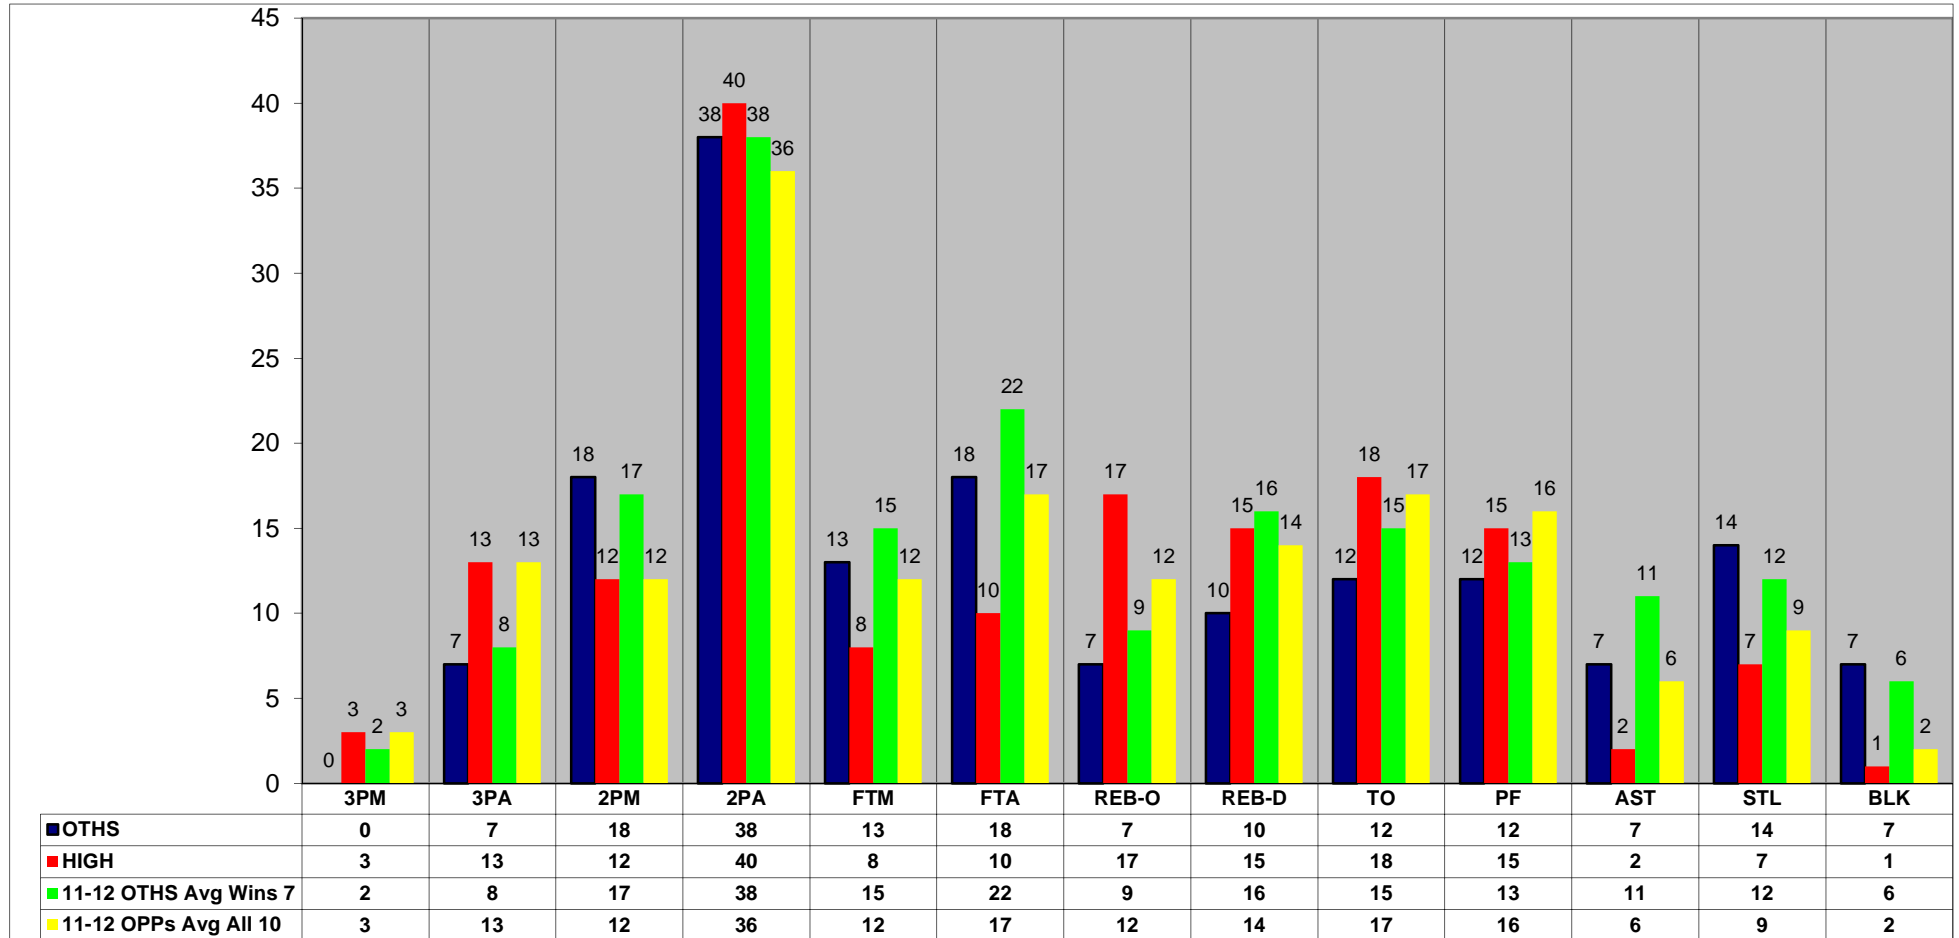

12/29/2011
10:14:18 PM

O'Fallon Lady Panthers Basketball

Report: 09
Game Summary

Season 11-12 Game 10

Team Statistics

	<----- HIGH ----->				<----- OTHS ----->				
	1st H	2nd H	Total	Pct	1st H	2nd H	Total	Pct	Diff
Scoring	17	24	41		26	23	49		+ 8
3 Point FGM-FGA	2-5	1-8	3-13	23%	0-3	0-4	0-7	0%	- 3
2 Point FGM-FGA	5-20	7-20	12-40	30%	11-22	7-16	18-38	47%	+ 6
Totals FGM-FGA	7-25	8-28	15-53	28%	11-25	7-20	18-45	40%	+ 3
Free Throws FTM-FTA	1-2	7-8	8-10	80%	4-4	9-14	13-18	72%	+ 5
Rebounds	14	18	32		7	10	17		- 15
Offensive	8	9	17		3	4	7		- 10
Defensive	6	9	15		4	6	10		- 5
Turnovers	10	8	18		7	5	12		+ 6
Assists		2	2		5	2	7		+ 5
Assists\Turnover Ratio	.0	.3	.1		.7	.4	.6		+ .5
Steals	2	5	7		6	8	14		+ 7
Blocks	1		1		3	4	7		+ 6
Charges									Even
Fouls	4	11	15		6	6	12		N/A

Player Statistics

	Pts	Pts	Pts				Rebs	Rebs	Rebs						
HIGH	1st H	2nd H	Total	3's	2's	FT's	OFF	DEF	Total	AST	TO	STL	BLK	CHG	PF
25 Ferguson, Allison				0-1	0-1	0-0	1		1	1	3	1			2
04 Gramlich, Codi	2		2	0-1	1-6	0-0	1	3	4		1	2			1
20 Hartlieb, Hannah	2	2	4	0-1	2-6	0-0	4	1	5		1	1	1		4
10 Holtzclaw, Emily	2	2	4	0-2	2-4	0-0	2	2	4		1	1			3
23 LaPorta, Olivia		7	7	0-0	1-5	5-6	5	1	6		2				1
24 Manley, Emily				0-0	0-0	0-0		1	1						
14 Michael, Emil	6	10	16	1-1	5-14	3-4	4	5	9		5	1			1
00 Team, Unassigned				0-0	0-0	0-0		1	1		2				
12 Trobaugh, Sara	5	3	8	2-7	1-4	0-0		1	1	1	3	1			3
OTHS															
05 Butler, Blair				0-0	0-0	0-0				1					
20 Butler, Kendall	2		2	0-0	0-4	2-2	1	3	4	2	1	2			
40 Ham, Victoria				0-0	0-0	0-0					1		1		1
25 Jones, Ciara	4	2	6	0-1	2-8	2-5	1		1	1	4	4			2
34 Kendall, Kaitlin	8	5	13	0-5	6-11	1-2		1	1	1	2	2			3
32 Klingelhoef, Taylor	4	7	11	0-1	4-7	3-4	1	3	4	1	3	5	2		1
44 Roustio, Katie	4	4	8	0-0	4-6	0-0	3	2	5			1	4		4
30 Underwood, Taylor	4	5	9	0-0	2-2	5-5	1	1	2	1					1
23 Veach, Mariellen				0-0	0-0	0-0					1