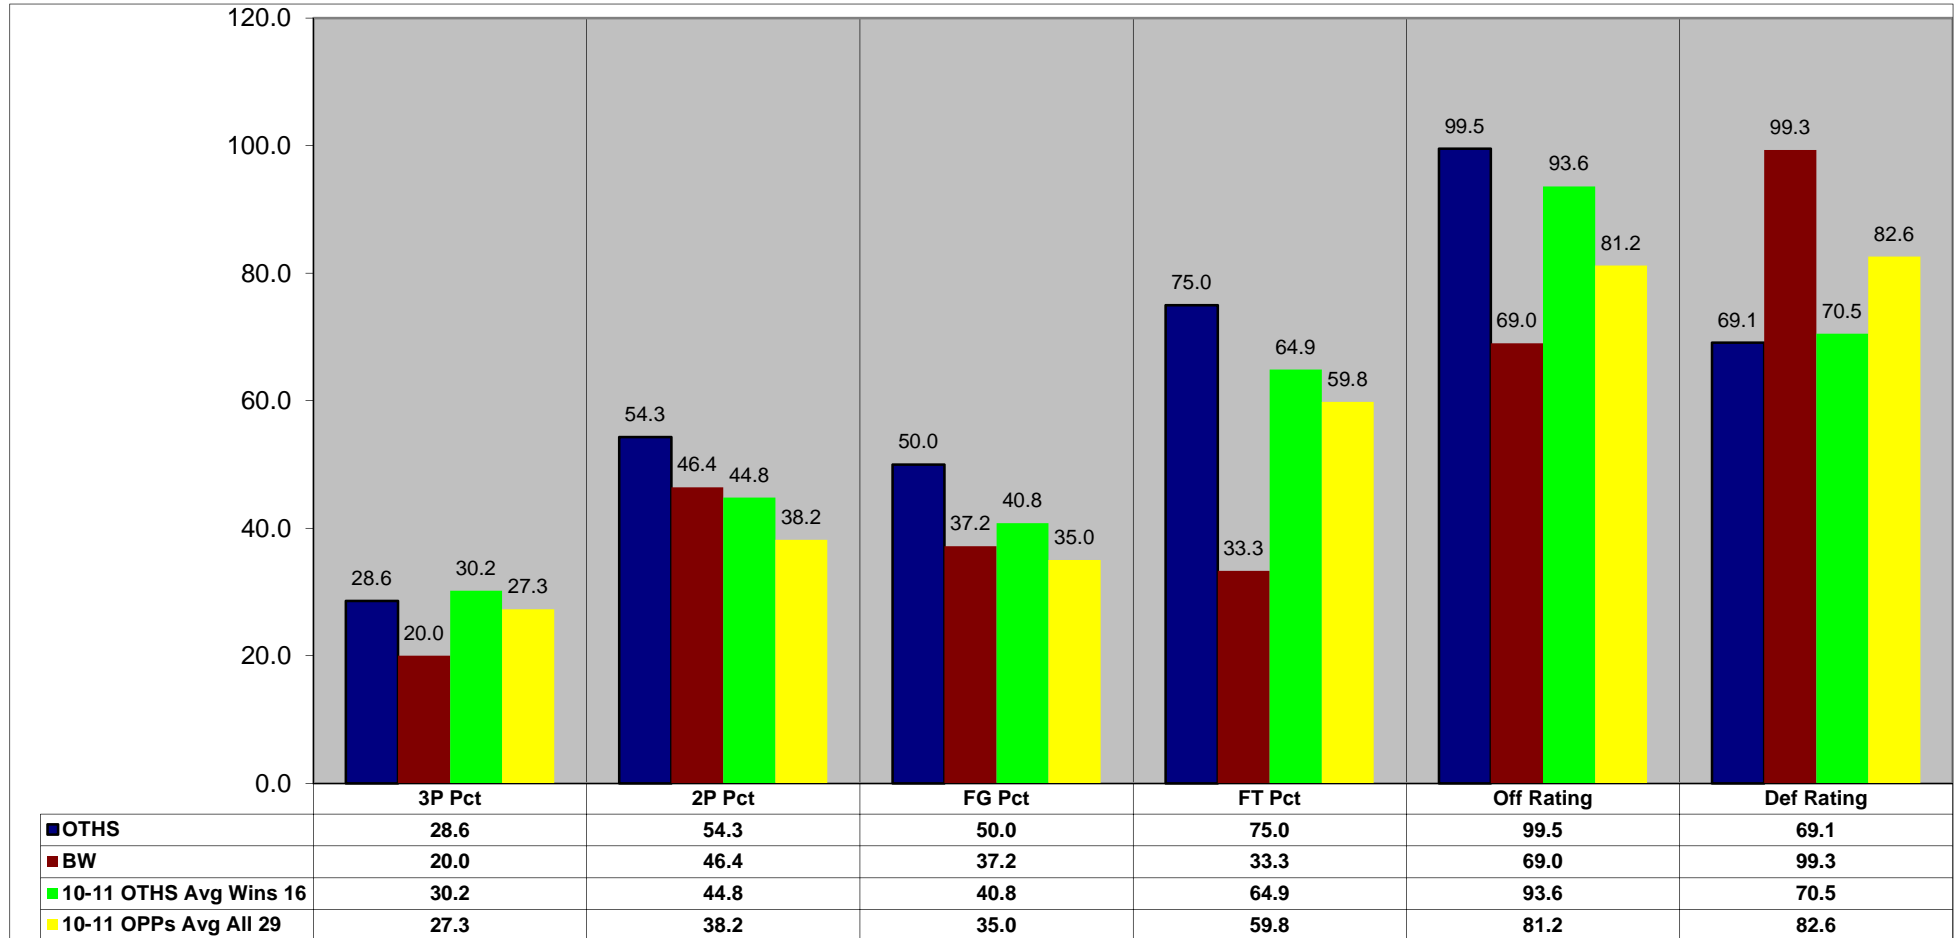

12/21/2011
12:17:25 AM

O'Fallon Lady Panthers Basketball

Report: 09
Half Time Stats

Season 11-12 Game 6

Team Statistics

	BW				OTHS				
	Qtr 1	Qtr 2	Total	Pct	Qtr 1	Qtr 2	Total	Pct	Diff
Scoring	16	8	24		11	14	25		+ 1
3 Point FGM-FGA	2-4	0-3	2-7	29%	0-0	1-4	1-4	25%	- 1
2 Point FGM-FGA	5-9	2-4	7-13	54%	4-10	3-7	7-17	41%	Even
Totals FGM-FGA	7-13	2-7	9-20	45%	4-10	4-11	8-21	38%	- 1
Free Throws FTM-FTA	0-4	4-6	4-10	40%	3-4	5-6	8-10	80%	+ 4
Rebounds	8	2	10		4	5	9		- 1
Offensive	3	1	4		1	2	3		- 1
Defensive	5	1	6		3	3	6		Even
Turnovers	4	6	10		4	4	8		+ 2
Assists	5	1	6			4	4		- 2
Assists\Turnover Ratio	1.3	.2	.6		.0	1.0	.5		- .1
Steals	3	1	4		2	3	5		+ 1
Blocks		3	3						- 3
Charges									Even
Fouls	2	5	7		2	3	5		N/A

Player Statistics

BW	Pts Qtr 1	Pts Qtr 2	Pts Total	3's	2's	FT's	Rebs OFF	Rebs DEF	Rebs Total	AST	TO	STL	BLK	CHG	PF
24 Becker, Emily	3	4	7	1-1	1-3	2-2		1	1	2	2	1	1		
13 Berry, Imani				0-1	0-1	0-2	3	1	4		1				2
23 Berry, Jasmine				0-0	0-0	0-0					1				1
11 Cochran, Asia				0-1	0-0	0-0		1	1	1	2	1			
04 Enlow, Diamond	7	2	9	1-4	3-5	0-0		3	3	2	3	2			3
25 Voegtle, Samantha	6	2	8	0-0	3-4	2-6	1		1	1	1		2		1
OTHS															
20 Butler, Kendall	3		3	0-2	1-3	1-2	1	3	4	2	1	1			1
40 Ham, Victoria	2		2	0-0	0-1	2-2	1		1						
25 Jones, Ciara		4	4	0-0	2-4	0-0					2	2			
34 Kendall, Kaitlin	2	4	6	0-0	2-4	2-2	1		1	1	1				1
32 Klingelhofer, Taylor	4	6	10	1-2	2-5	3-4		1	1		2	2			
44 Roustio, Katie				0-0	0-0	0-0									2
00 Team, Unassigned				0-0	0-0	0-0					1				
23 Veach, Mariellen				0-0	0-0	0-0		2	2	1	1				1