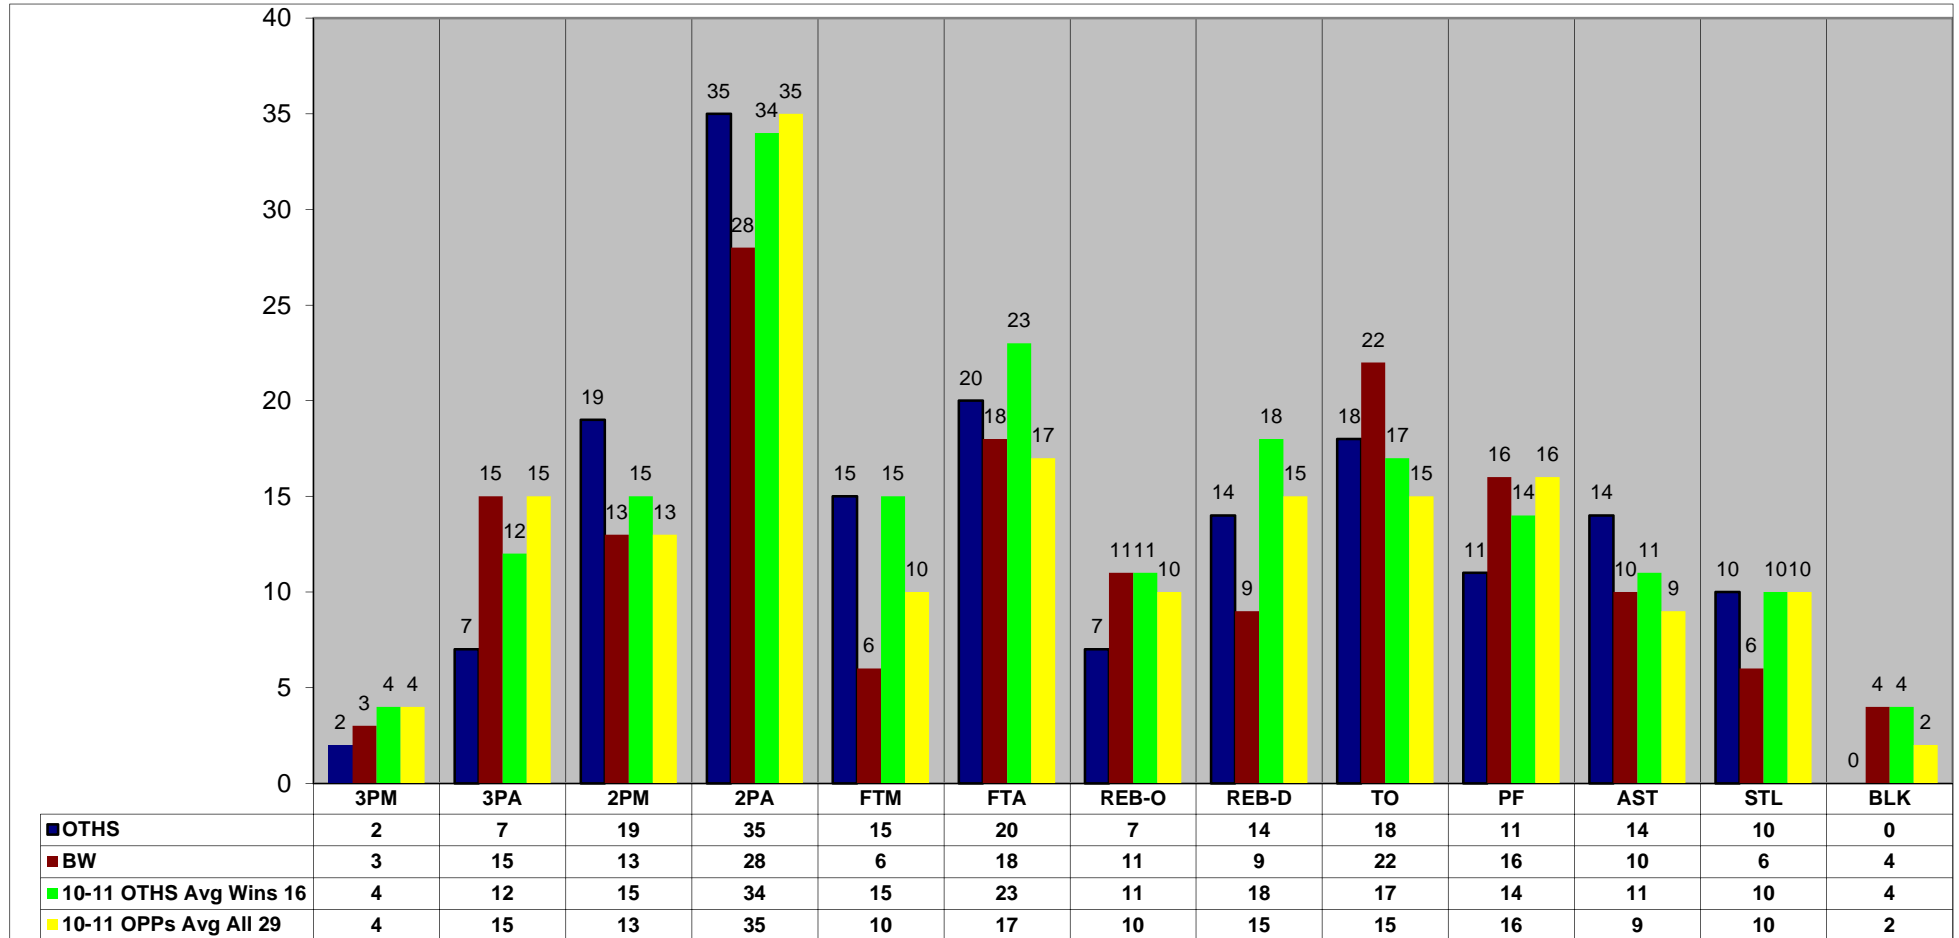

12/21/2011
12:17:26 AM

O'Fallon Lady Panthers Basketball

Report: 09
Game Summary

Season 11-12 Game 6

Team Statistics

	BW				OTHS				
	1st H	2nd H	Total	Pct	1st H	2nd H	Total	Pct	Diff
Scoring	24	17	41		25	34	59		+ 18
3 Point FGM-FGA	2-7	1-8	3-15	20%	1-4	1-3	2-7	29%	- 1
2 Point FGM-FGA	7-13	6-15	13-28	46%	7-17	12-18	19-35	54%	+ 6
Totals FGM-FGA	9-20	7-23	16-43	37%	8-21	13-21	21-42	50%	+ 5
Free Throws FTM-FTA	4-10	2-8	6-18	33%	8-10	7-10	15-20	75%	+ 9
Rebounds	10	10	20		9	12	21		+ 1
Offensive	4	7	11		3	4	7		- 4
Defensive	6	3	9		6	8	14		+ 5
Turnovers	10	12	22		8	10	18		+ 4
Assists	6	4	10		4	10	14		+ 4
Assists\Turnover Ratio	.6	.3	.5		.5	1.0	.8		+ .3
Steals	4	2	6		5	5	10		+ 4
Blocks	3	1	4						- 4

Charges

	Even						
Fouls	7	9	16	5	6	11	N/A

Player Statistics

BW	Pts			3's	2's	FT's	Rebs		Rebs Total	AST	TO	STL	BLK	CHG	PF
	1st H	2nd H	Total				OFF	DEF							
24 Becker, Emily	7	5	12	1-1	3-6	3-4	1	2	3	4	2	1	1		
13 Berry, Imani				0-3	0-3	0-2	4	1	5		2				4
23 Berry, Jasmine				0-0	0-2	0-0					2				1
11 Cochran, Asia				0-1	0-0	0-0		1	1	1	6	1			1
04 Enlow, Diamond	9		9	1-6	3-6	0-2		3	3	4	4	3			4
01 Farley, Casey				0-1	0-0	0-0									1
14 Slimack, Hannah		3	3	1-3	0-0	0-0	1		1		2				1
03 Smith, Brianna				0-0	0-1	0-0					1				
25 Voegtle, Samantha	8	9	17	0-0	7-10	3-10	5	2	7	1	3	1	3		4
OTHS															
20 Butler, Kendall	3	4	7	0-4	3-6	1-2	1	5	6	2	2	1			3
40 Ham, Victoria	2		2	0-0	0-1	2-2	1		1						
25 Jones, Ciara	4	6	10	0-0	4-7	2-4	1		1	2	4	2			1
34 Kendall, Kaitlin	6	14	20	1-1	7-11	3-4	2	1	3	4	3	1			2
32 Klingelhofer, Taylor	10	4	14	1-2	3-8	5-6		2	2	2	4	6			
44 Roustio, Katie		6	6	0-0	2-2	2-2	2	4	6	3	3				4
00 Team, Unassigned				0-0	0-0	0-0					1				
23 Veach, Mariellen				0-0	0-0	0-0		2	2	1	1				1