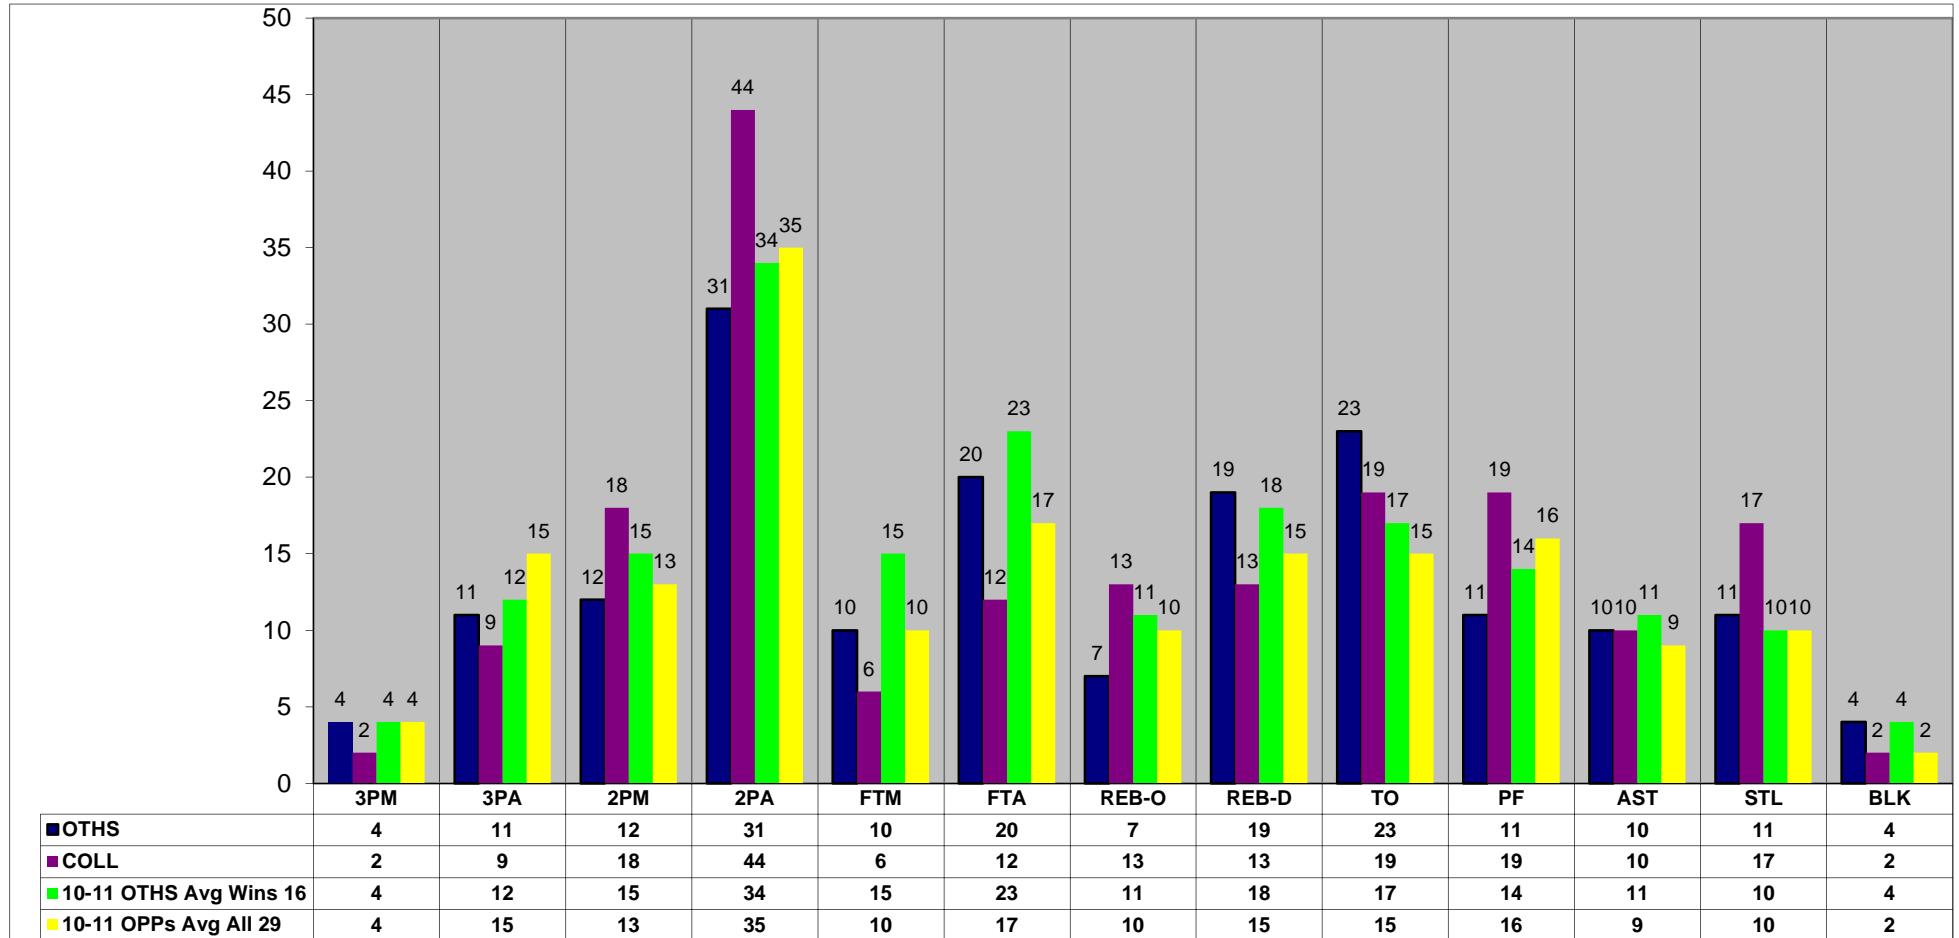

12/8/2011
9:41:49 PM

O'Fallon Lady Panthers Basketball

Report: 09
Game Summary

Season 11-12 Game 4

Team Statistics	<----- OTHS ----->				<----- COLL ----->				
	1st H	2nd H	Total	Pct	1st H	2nd H	Total	Pct	Diff
Scoring	35	11	46		19	29	48		- 2
3 Point FGM-FGA	3-8	1-3	4-11	36%	1-5	1-4	2-9	22%	+ 2
2 Point FGM-FGA	10-18	2-13	12-31	39%	8-16	10-28	18-44	41%	- 6
Totals FGM-FGA	13-26	3-16	16-42	38%	9-21	11-32	20-53	38%	- 4
Free Throws FTM-FTA	6-8	4-12	10-20	50%	0-0	6-12	6-12	50%	+ 4
Rebounds	12	14	26		7	19	26		Even
Offensive	4	3	7		2	11	13		- 6
Defensive	8	11	19		5	8	13		+ 6
Turnovers	8	15	23		12	7	19		- 4
Assists	7	3	10		5	5	10		Even
Assists\Turnover Ratio	.9	.2	.4		.4	.7	.5		- .1
Steals	9	2	11		7	10	17		- 6
Blocks	2	2	4			2	2		+ 2
Charges						1	1		- 1
Fouls	2	9	11		9	10	19		N/A

Player Statistics	Pts			Rebs			Rebs			Rebs					
	1st H	2nd H	Total	3's	2's	FT's	OFF	DEF	Total	AST	TO	STL	BLK	CHG	PF
COLL															
10 Albertina, Lauren				0-0	0-0	0-0						1			1
11 Barrett, Shaye	8	7	15	0-0	7-12	1-3	5	5	10		5	3	1		5
12 Bell, Tori		7	7	1-2	1-3	2-2		2	2	2	2	1			4
34 Halde, Karla	2	2	4	0-0	2-7	0-2	4	2	6		2	4		1	5
44 Meyer, Brooke				0-0	0-0	0-0						1			
20 Murphy, Kayla	7	7	14	1-4	5-15	1-2				2	2	4			1
14 Niepert, Danielle	2	6	8	0-1	3-7	2-2	3	3	6	2	1	2	1		3
33 Scrum, Rachel				0-1	0-0	0-1	1	1	2	3	3	3			
21 Thompson, Lexie				0-1	0-0	0-0				1	2				
OTHS															
03 Bonds, Jasmine				0-0	0-0	0-1		1	1	1					
05 Butler, Blair				0-0	0-0	0-0		1	1		3	1			
20 Butler, Kendall	4		4	1-3	0-3	1-2	1	1	2	3	2		1		2
40 Ham, Victoria				0-0	0-0	0-2		2	2		1				1
25 Jones, Ciara	10	2	12	0-1	6-9	0-2		1	1		4	1			
34 Kendall, Kaitlin	3	5	8	1-3	2-8	1-1	1	3	4	1	3	1			4
32 Klingelhofer, Taylor	13	3	16	2-4	3-5	4-6	2	2	4	2	6	3			1
44 Roustio, Katie	5	1	6	0-0	1-6	4-6	3	7	10	2	3	5	3		1
23 Veach, Mariellen				0-0	0-0	0-0		1	1	1	1				2