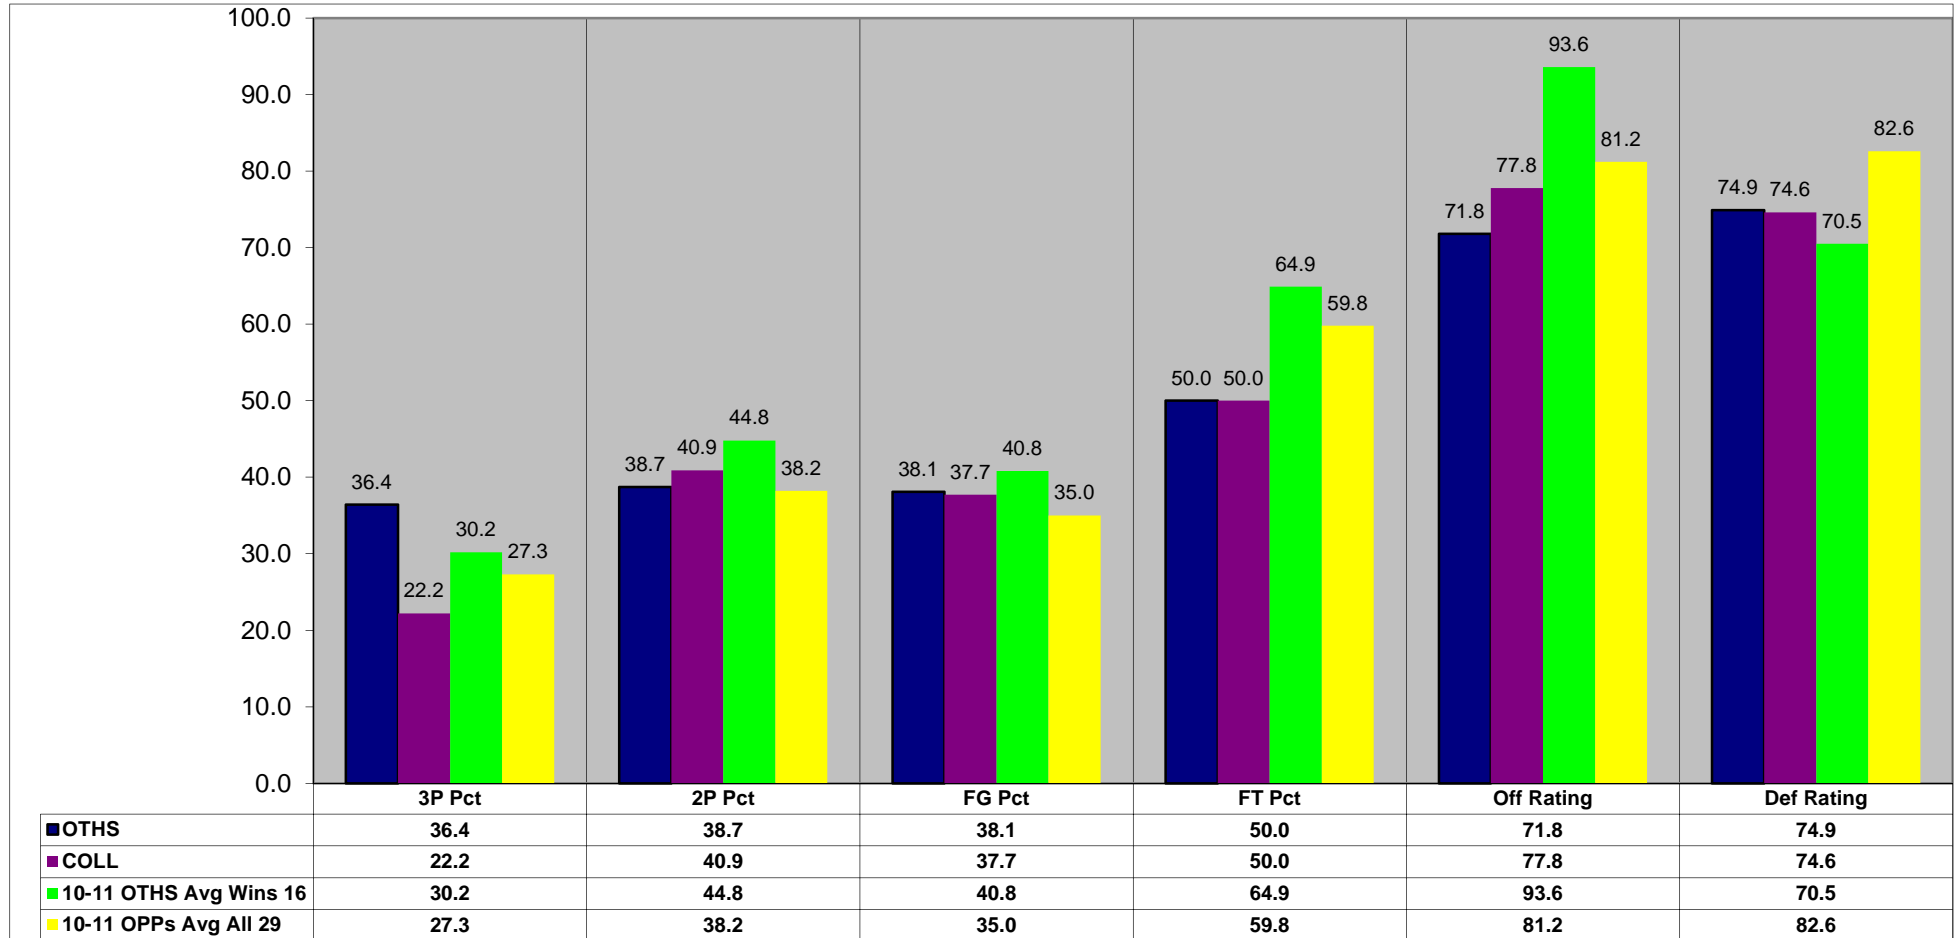

12/8/2011
9:41:46 PM

O'Fallon Lady Panthers Basketball

Report: 09
Half Time Stats

Season 11-12 Game 4

Team Statistics	<----- OTHS ----->			<----- COLL ----->			Pct	Diff							
	Qtr 1	Qtr 2	Total	Pct	Qtr 1	Qtr 2			Total						
Scoring	15	20	35		12	7	19	+ 16							
3 Point FGM-FGA	0-4	3-4	3-8	38%	0-1	1-4	1-5	20%	+ 2						
2 Point FGM-FGA	6-10	4-8	10-18	56%	6-10	2-6	8-16	50%	+ 2						
Totals FGM-FGA	6-14	7-12	13-26	50%	6-11	3-10	9-21	43%	+ 4						
Free Throws FTM-FTA	3-4	3-4	6-8	75%	0-0	0-0	0-0	0%	+ 6						
Rebounds	8	4	12		2	5	7		+ 5						
Offensive	4		4		1	1	2		+ 2						
Defensive	4	4	8		1	4	5		+ 3						
Turnovers	3	5	8		3	9	12		+ 4						
Assists	3	4	7		3	2	5		+ 2						
Assists\Turnover Ratio	1.0	.8	.9		1.0	.2	.4		+ .5						
Steals	2	7	9		3	4	7		+ 2						
Blocks		2	2						+ 2						
Charges									Even						
Fouls	1	1	2		7	2	9		N/A						
Player Statistics	Pts	Pts	Pts				Rebs	Rebs	Rebs						
COLL	Qtr 1	Qtr 2	Total	3's	2's	FT's	OFF	DEF	Total	AST	TO	STL	BLK	CHG	PF
10 Albertina, Lauren				0-0	0-0	0-0						1			1
11 Barrett, Shaye	4	4	8	0-0	4-5	0-0	1	3	4		3	2			1
12 Bell, Tori				0-0	0-0	0-0				1	1	1			2
34 Halde, Karla	2		2	0-0	1-3	0-0		1	1				1		2
44 Meyer, Brooke				0-0	0-0	0-0						1			
20 Murphy, Kayla	4	3	7	1-3	2-7	0-0				1	2	1			1
14 Niepert, Danielle	2		2	0-0	1-1	0-0	1		1	1		1			2
33 Scrum, Rachel				0-1	0-0	0-0		1	1	1	2	1			
21 Thompson, Lexie				0-1	0-0	0-0				1	2				
OTHS															
05 Butler, Blair				0-0	0-0	0-0							1		
20 Butler, Kendall	1	3	4	1-3	0-2	1-2	1		1	2	1				
40 Ham, Victoria				0-0	0-0	0-0		1	1						
25 Jones, Ciara	4	6	10	0-1	5-6	0-0		1	1		1	1			
34 Kendall, Kaitlin	3		3	0-0	1-2	1-1	1	2	3	1	3				2
32 Klingelhoef, Taylor	5	8	13	2-4	3-4	1-1		1	1	1	1	3			
44 Roustio, Katie	2	3	5	0-0	1-4	3-4	2	2	4	2	1	4	2		
23 Veach, Mariellen				0-0	0-0	0-0		1	1	1	1